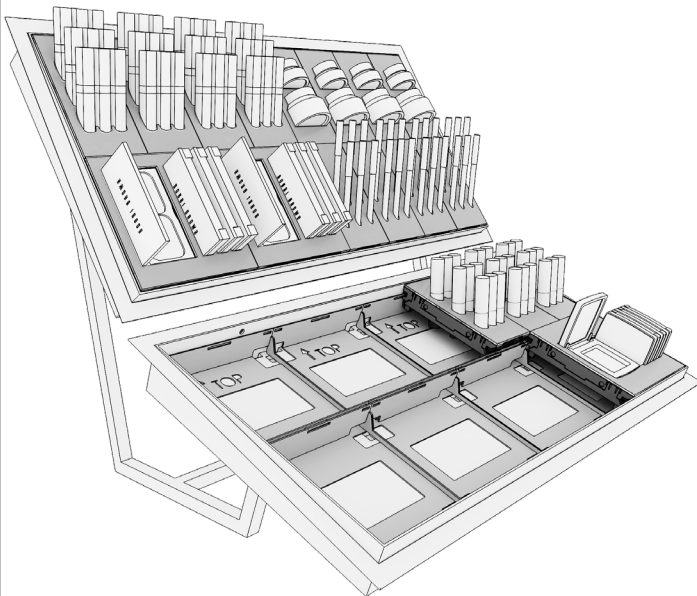

BOBBI BROWN

Bobbi Brown new makeup system tiles

Tiles elements

Package includes
product insert and clear top plate

Visual insert
(not included in package and must be
ordered via regional offering)

Visual insert implementation

Visual insert update

Tile installation - Tester unit and „Architect“ furniture

Install only in retrofit metal structure

1

2

3

4

Tile installation - Signature Wall drawer

Tile installation - CSP drawer

Taking out tile - Signature Wall and Tester unit

Taking out tile - CSP Drawer

Disposal instruction

NOMENCLATUR

generic module
PMMA
PS
paper

Cleaning

It is essential that the unit is regularly cleaned.