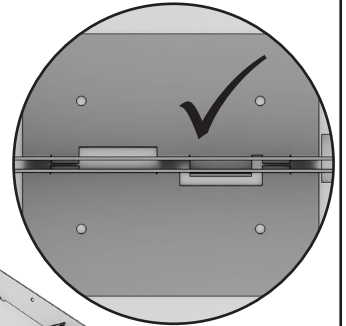

Retrofit to implement new Makeup tile system – Retailer format unit

5

6

7

If there are more than 2 rows of retrofit modules, please don't screw the upper units to the base yet

8

9

10