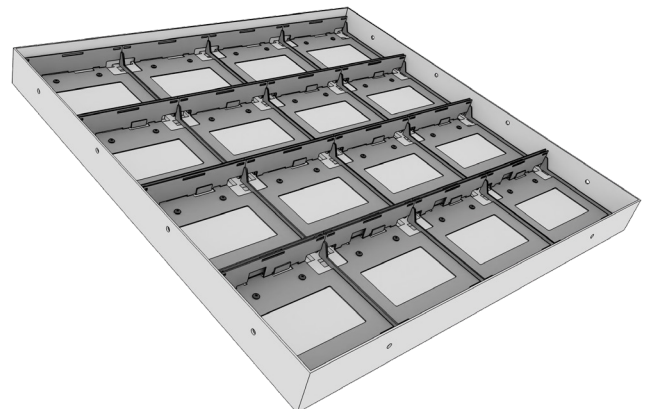

Package includes only retrofit inserts.
No screws are included, but the holes are here for guidance.

<p>1</p>	<p>2</p>
<p>3</p>	<p>4</p>

Note: For each store, size of the furniture depends on the local production.

Retrofit to implement new Makeup tile system – Retailer format unit

5

6

7

If there are more than 2 rows of retrofit modules, please don't screw the upper units to the base yet

8

9

10