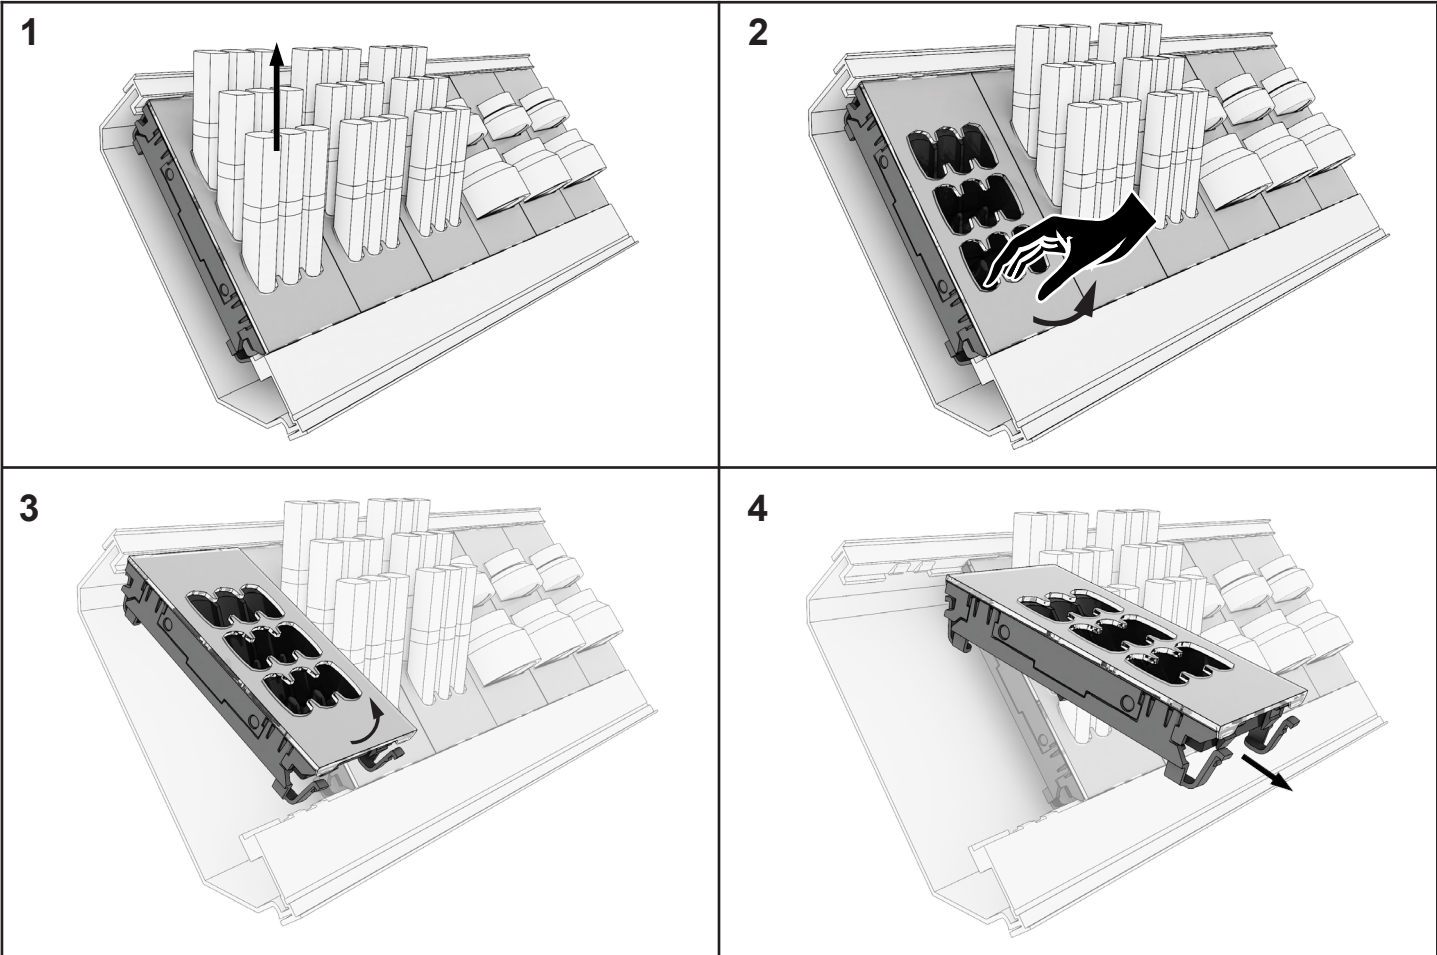

BOBBI BROWN

Bobbi Brown new makeup system tiles

Tiles elements

Package includes
product insert and clear top plate

Visual insert
(not included in package and must be
ordered via regional offering)

Visual insert implementation

Visual insert update

Tile installation - Tester unit and „Architect“ furniture

Install only in retrofit metal structure

1

2

3

4

Tile installation - Signature Wall drawer

Tile installation - CSP drawer

Taking out tile - Signature Wall and Tester unit

Taking out tile - CSP Drawer

Disposal instruction

NOMENCLATUR

generic module
PMMA
PS
paper

Cleaning

It is essential that the unit is regularly cleaned.