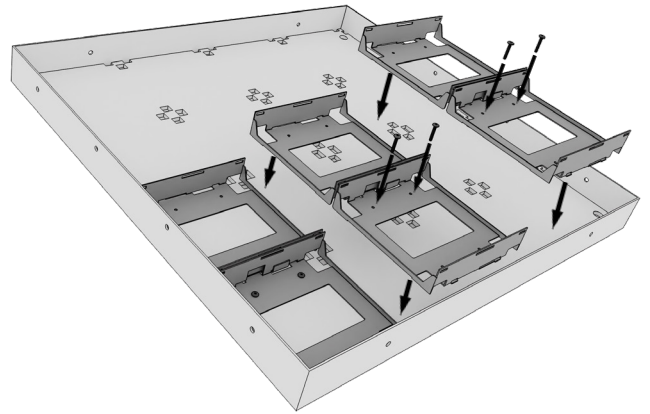

Package includes only retrofit inserts.
No screws are included, but the holes are here for guidance.

<p>1</p>	<p>2</p>
<p>3</p>	<p>4</p>

Note: For each store, size of the furniture depends on the local production.

Retrofit to implement new Makeup tile system – Retailer format unit

5

6

7

If there are more than 2 rows of retrofit modules, please don't screw the upper units to the base yet

8

9

10