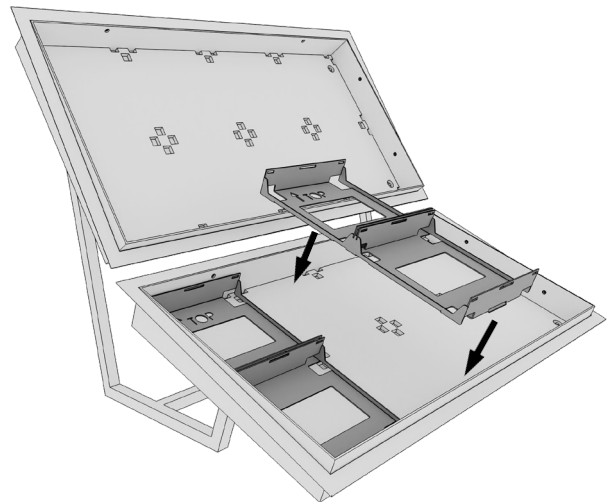

Retrofit to implement new Makeup tile system – Tester unit

These furniture units must be ordered via the EMEA region:

Tester small: 2 retrofits

Tester medium: 4 retrofits

Tester large: 8 retrofits

1

2

3

Package includes only retrofit inserts.
No screws are included, but the holes are here for guidance.

<p>1</p>	<p>2</p>
<p>3</p>	<p>4</p>

Note: For each store, size of the furniture depends on the local production.