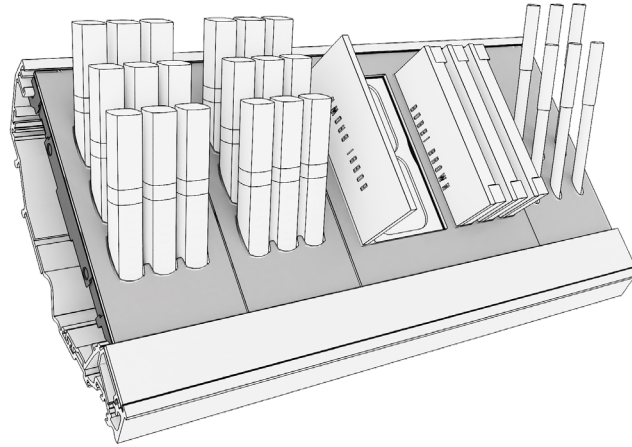

Tile installation - CSP drawer