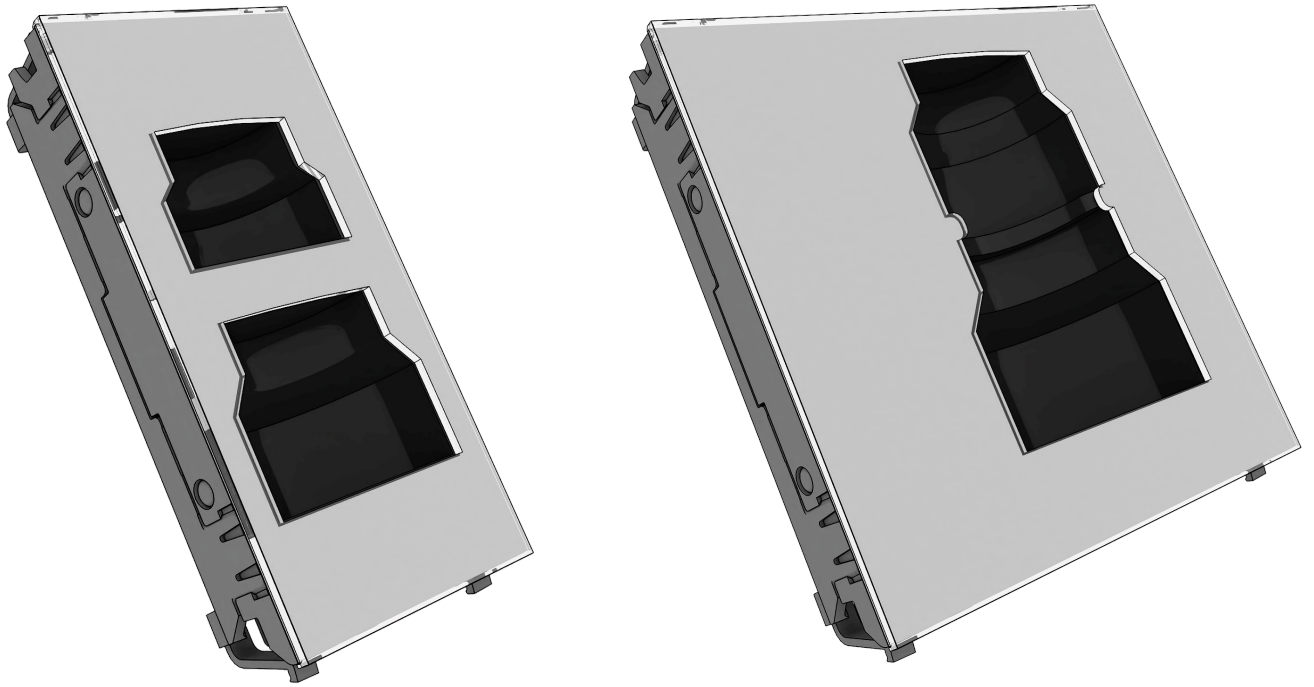

BOBBI BROWN

Bobbi Brown new makeup system tiles

Tiles elements

Package includes
product insert and clear top plate

Visual insert
(not included in package and must be
ordered via regional offering)

Visual insert implementation

Visual insert update

Tile installation - Tester unit and „Architect“ furniture

Install only in retrofit metal structure

1

2

3

4

Tile installation - Signature Wall drawer