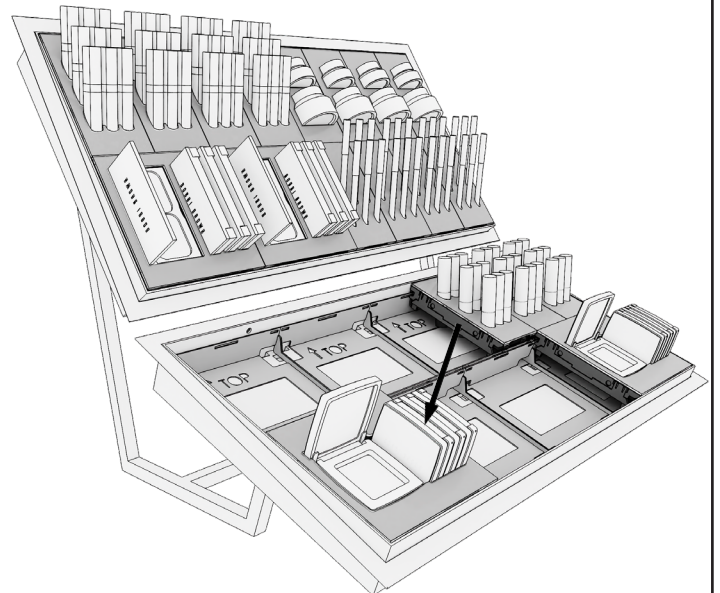

BOBBI BROWN

Bobbi Brown new makeup system tiles

Tiles elements

Package includes
product insert and clear top plate

Visual insert
(not included in package and must be
ordered via regional offering)

Visual insert implementation

Visual insert update

Tile installation - Tester unit and „Architect“ furniture

Install only in retrofit metal structure

1

2

3

4

Tile installation - Signature Wall drawer