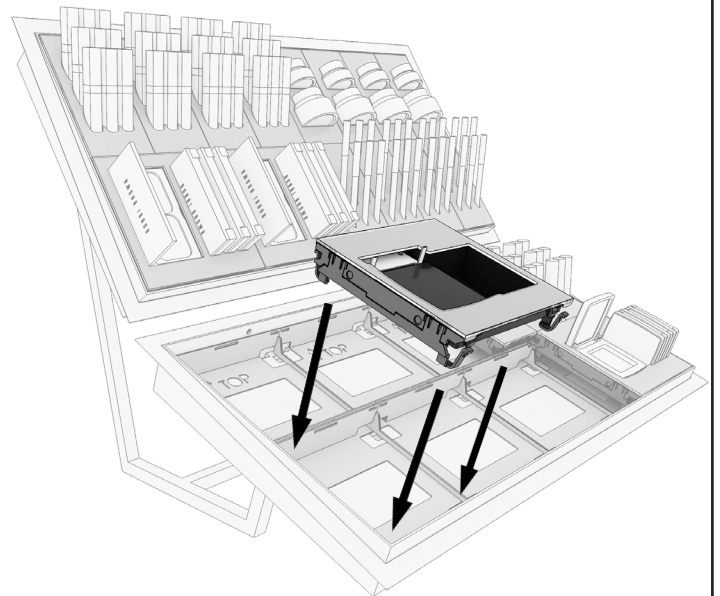

BOBBI BROWN

Bobbi Brown new makeup system tiles

Tiles elements

Package includes
product insert and clear top plate

Visual insert
(not included in package and must be
ordered via regional offering)

Visual insert implementation

Visual insert update

Tile installation - Tester unit and „Architect“ furniture

Install only in retrofit metal structure

1

2

3

4

Tile installation - Signature Wall drawer