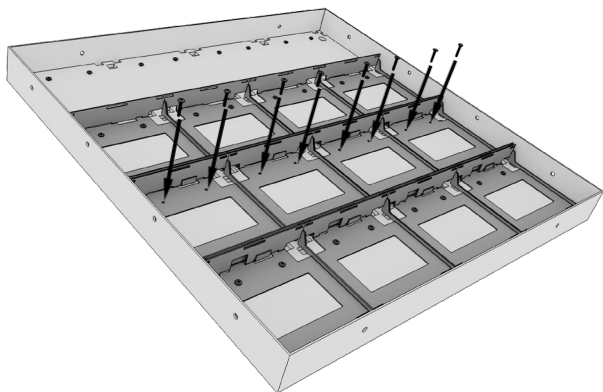

Package includes only retrofit inserts.
No screws are included, but the holes are here for guidance.

<p>1</p>	<p>2</p>
<p>3</p>	<p>4</p>

Note: For each store, size of the furniture depends on the local production.

Retrofit to implement new Makeup tile system – Retailer format unit

5

6

7

If there are more than 2 rows of retrofit modules, please don't screw the upper units to the base yet

8

9

10