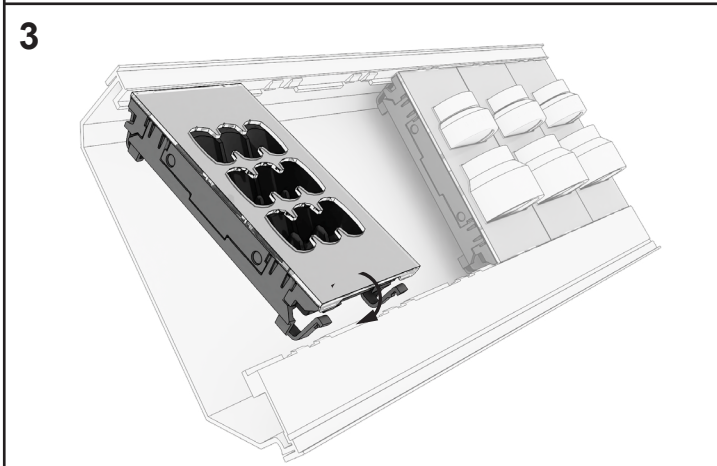

BOBBI BROWN

Bobbi Brown new makeup system tiles

Tiles elements

Package includes
product insert and clear top plate

Visual insert
(not included in package and must be
ordered via regional offering)

Visual insert implementation

Visual insert update

Tile installation - Tester unit and „Architect“ furniture

Install only in retrofit metal structure

1

2

3

4

Tile installation - Signature Wall drawer