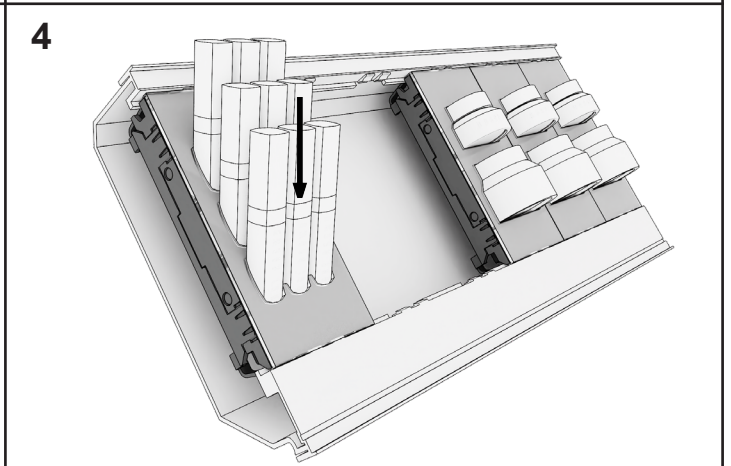

BOBBI BROWN

Bobbi Brown new makeup system tiles

Tiles elements

Package includes
product insert and clear top plate

Visual insert
(not included in package and must be
ordered via regional offering)

Visual insert implementation

Visual insert update

Tile installation - Tester unit and „Architect“ furniture

Install only in retrofit metal structure

1

2

3

4

Tile installation - Signature Wall drawer