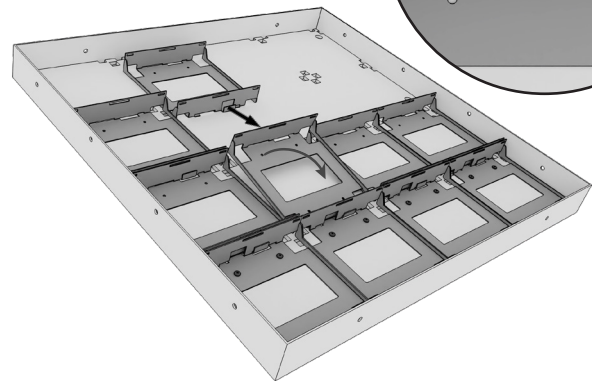

Package includes only retrofit inserts.
No screws are included, but the holes are here for guidance.

<p>1</p>	<p>2</p>
<p>3</p>	<p>4</p>

Note: For each store, size of the furniture depends on the local production.

Retrofit to implement new Makeup tile system – Retailer format unit

5

6

7

If there are more than 2 rows of retrofit modules, please don't screw the upper units to the base yet

8

9

10