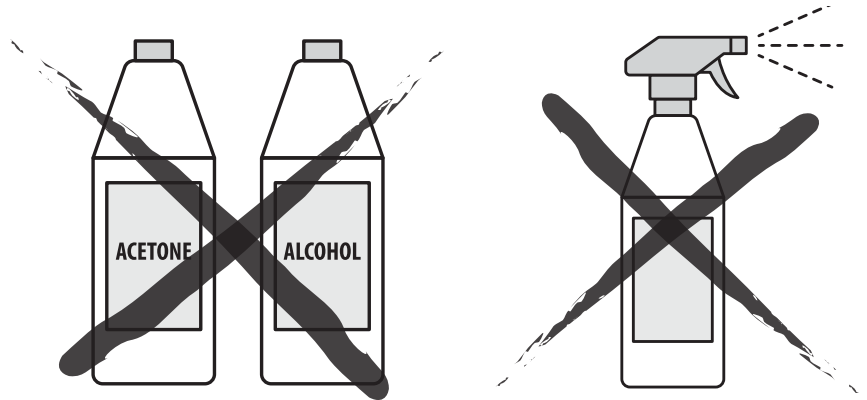

Tile installation - CSP drawer

Taking out tile - Signature Wall and Tester unit

Taking out tile - CSP Drawer

Disposal instruction

NOMENCLATUR

generic module
PMMA
PS
paper

Cleaning

It is essential that the unit is regularly cleaned.

DO NOT USE:

- Cleaning spray!
- Window cleaner!
- Household cleaner!
- Aerosol spray!
- Solvent!
- Alcohol!
- Ammonia!
- Acetone!
- Abrasive!

SAFE TO USE:

- Microfiber cloth
- Soapy solution (dishwashing liquid diluted in water) lightly applied to cloth