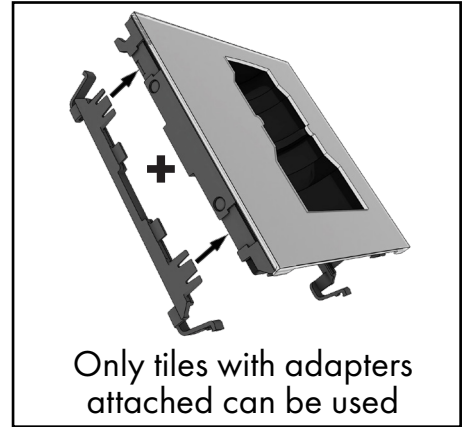

BOBBI BROWN

Bobbi Brown new makeup system tiles

Tiles elements

Package includes
product insert and clear top plate

Visual insert
(not included in package and must be
ordered via regional offering)

Visual insert implementation

Visual insert update

Tile installation - Tester unit and „Architect“ furniture

Install only in retrofit metal structure

1

2

3

4

Tile installation - Signature Wall drawer