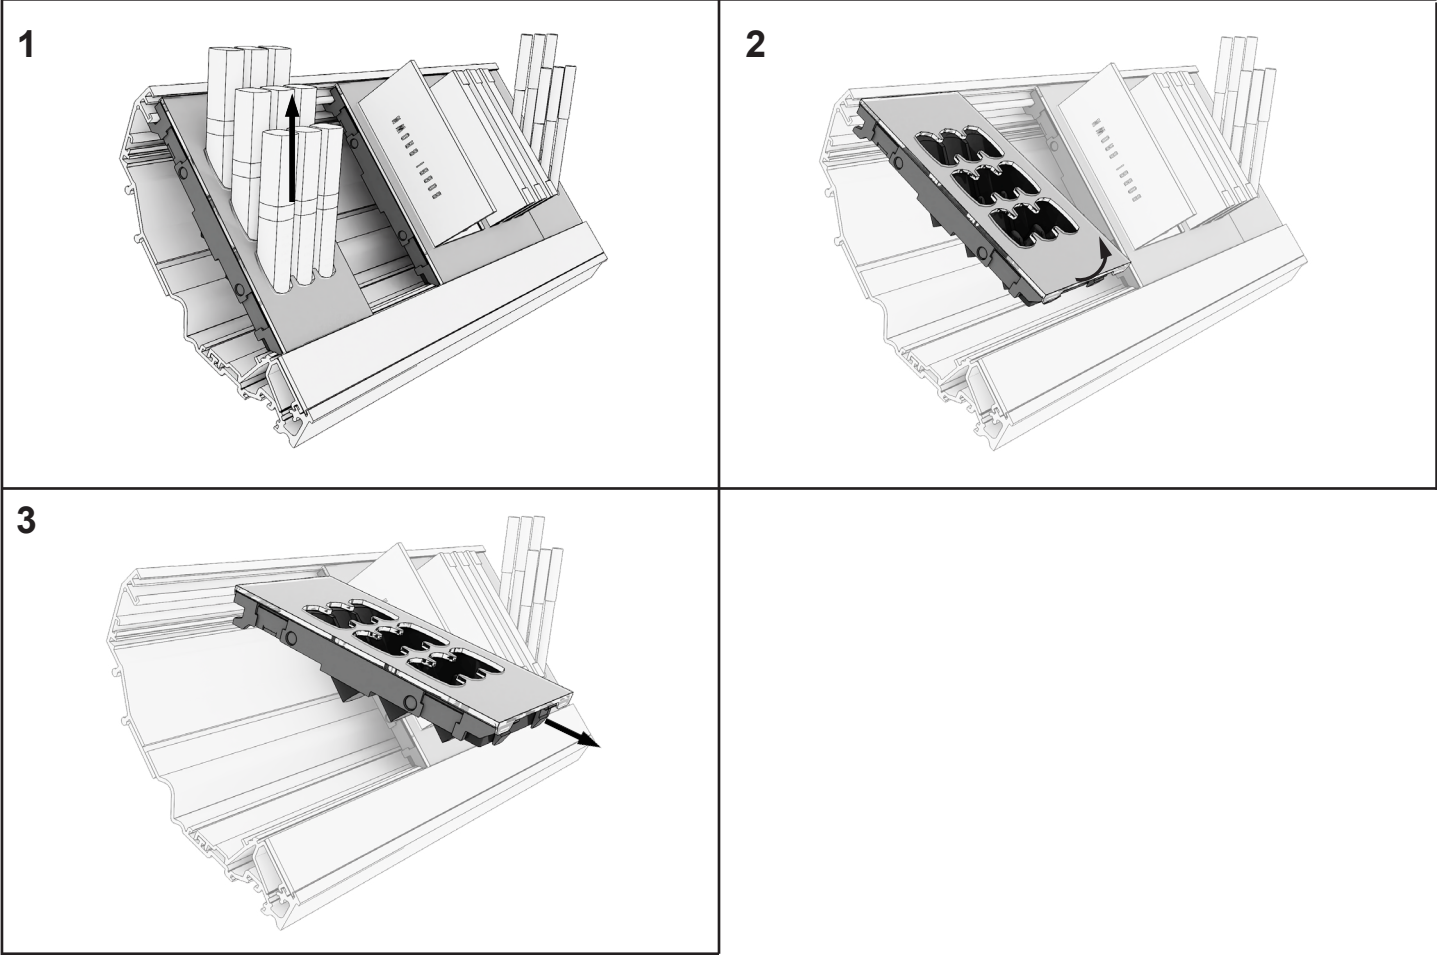

Taking out tile - CSP Drawer