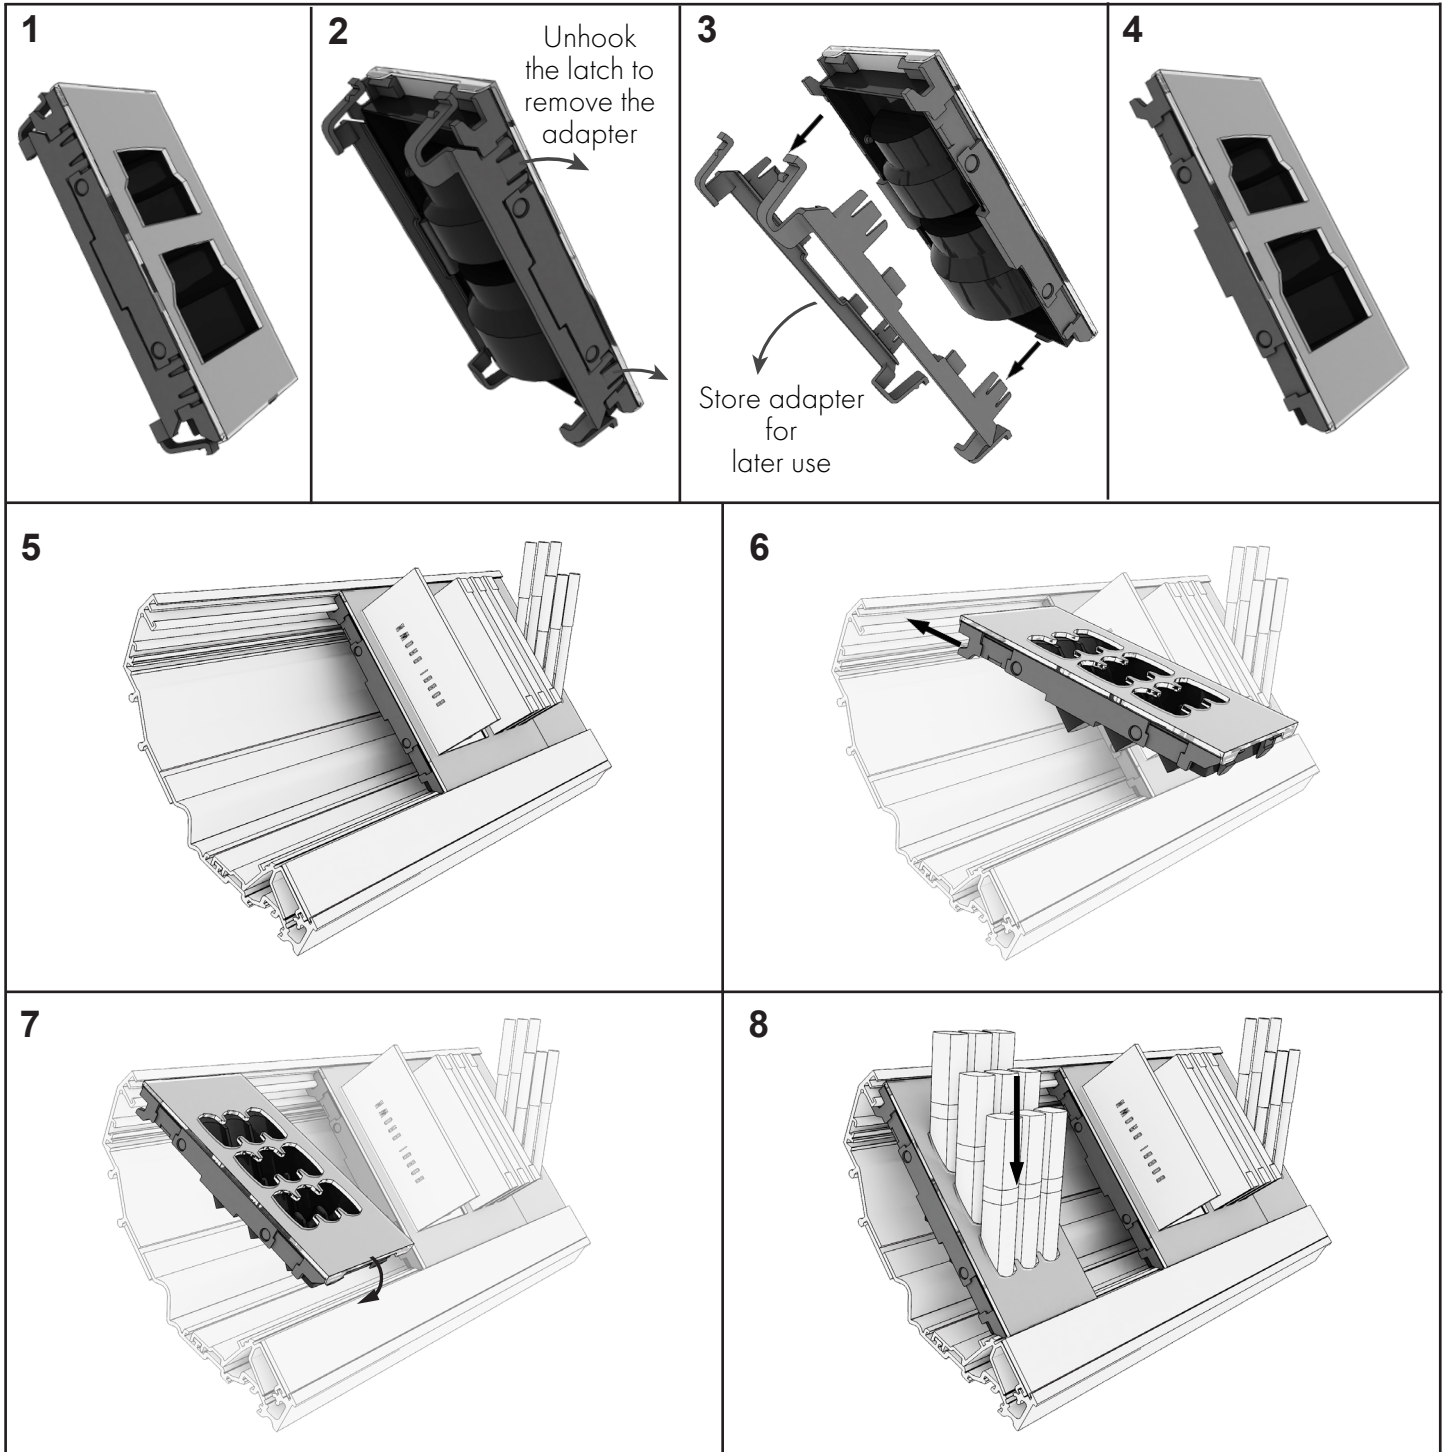

BOBBI BROWN

Bobbi Brown new makeup system tiles

Tiles elements

Package includes
product insert and clear top plate

Visual insert
(not included in package and must be
ordered via regional offering)

Visual insert implementation

Visual insert update

Tile installation - Tester unit and „Architect“ furniture

Install only in retrofit metal structure

1

2

3

4

Tile installation - Signature Wall drawer

Tile installation - CSP drawer

Taking out tile - Signature Wall and Tester unit

Taking out tile - CSP Drawer

Disposal instruction

NOMENCLATUR

generic module
PMMA
PS
paper

Cleaning

It is essential that the unit is regularly cleaned.