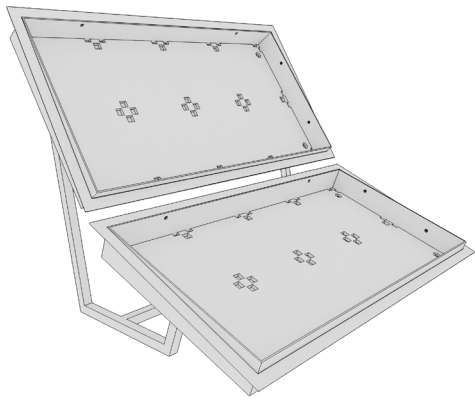

Retrofit to implement new Makeup tile system – Tester unit

These furniture units must be ordered via the EMEA region:

Tester small: 2 retrofits

Tester medium: 4 retrofits

Tester large: 8 retrofits

1

2

3