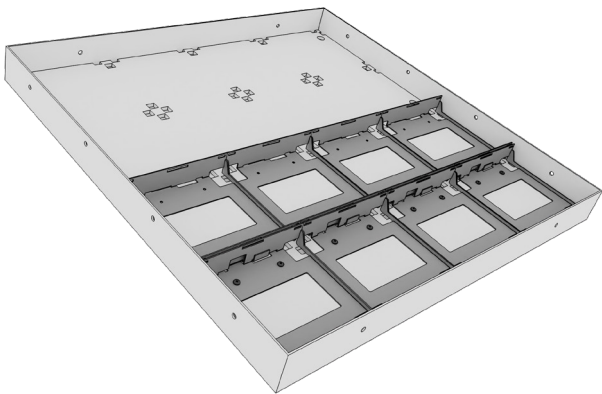

Package includes only retrofit inserts.
No screws are included, but the holes are here for guidance.

<p>1</p>	<p>2</p>
<p>3</p>	<p>4</p>

Note: For each store, size of the furniture depends on the local production.

Retrofit to implement new Makeup tile system – Retailer format unit

5

6

7

If there are more than 2 rows of retrofit modules, please don't screw the upper units to the base yet

8

9

10