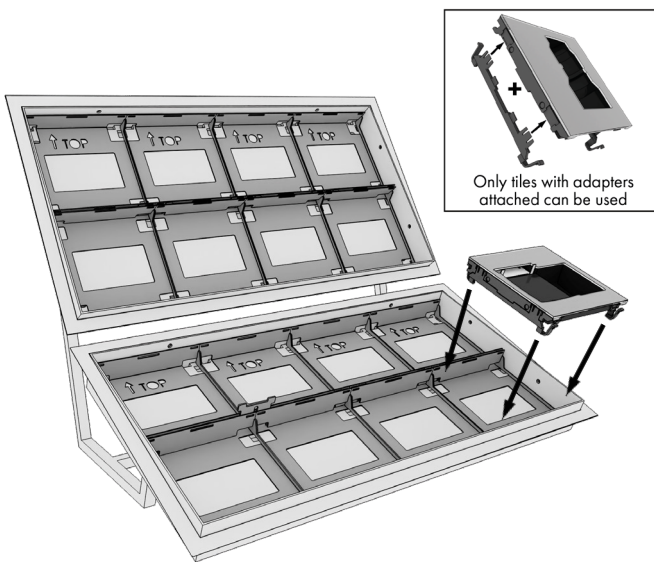

Retrofit to implement new Makeup tile system – Tester unit

5