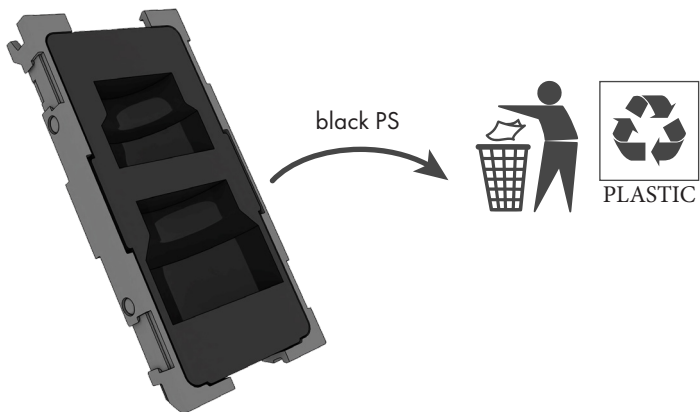

Tile installation - CSP drawer

Taking out tile - Signature Wall and Tester unit

Taking out tile - CSP Drawer

Disposal instruction

NOMENCLATUR

generic module
PMMA
PS
paper

Cleaning

It is essential that the unit is regularly cleaned.