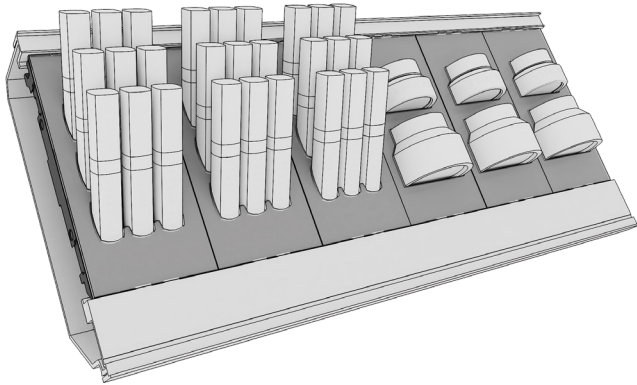

BOBBI BROWN

Bobbi Brown new makeup system tiles

Tiles elements

Package includes
product insert and clear top plate

Visual insert
(not included in package and must be
ordered via regional offering)

Visual insert implementation

Visual insert update

Tile installation - Tester unit and „Architect“ furniture

Install only in retrofit metal structure

1

2

3

4

Tile installation - Signature Wall drawer