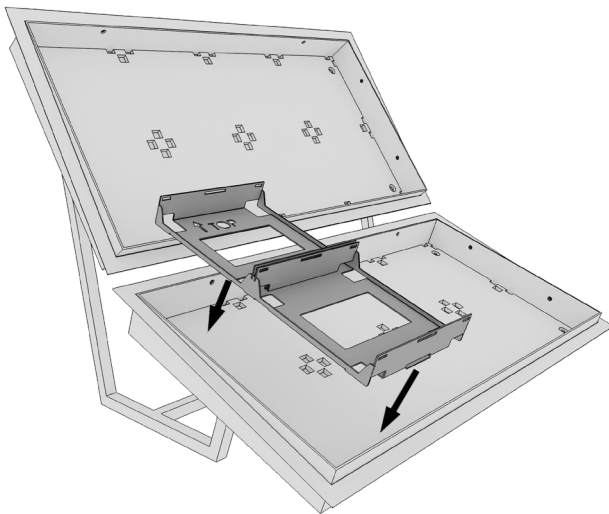

Retrofit to implement new Makeup tile system – Tester unit

These furniture units must be ordered via the EMEA region:

Tester small: 2 retrofits

Tester medium: 4 retrofits

Tester large: 8 retrofits

1

2

3

Package includes only retrofit inserts.
No screws are included, but the holes are here for guidance.

<p>1</p>	<p>2</p>
<p>3</p>	<p>4</p>

Note: For each store, size of the furniture depends on the local production.