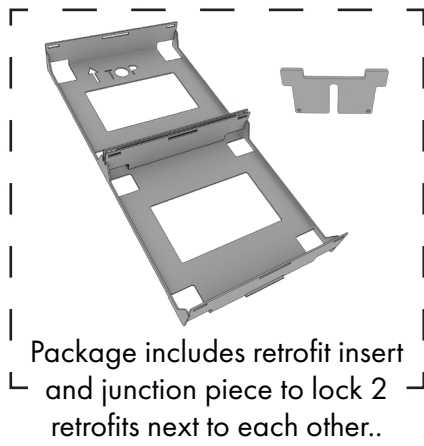

Retrofit to implement new Makeup tile system – Tester unit