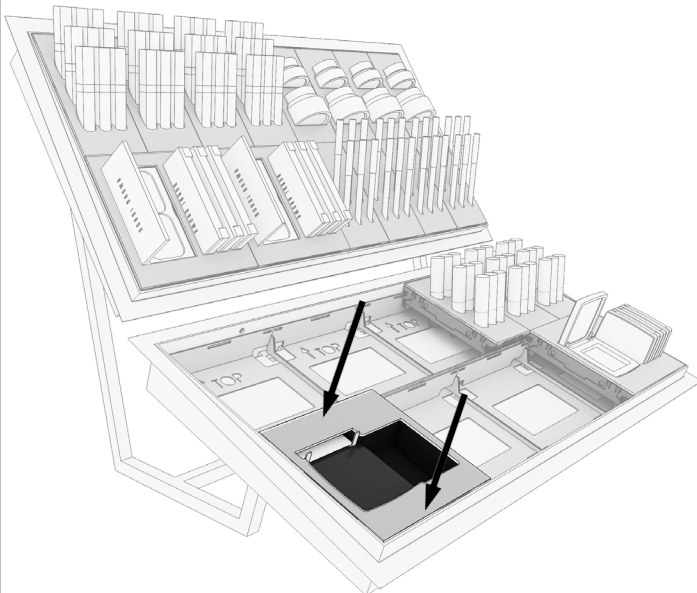

BOBBI BROWN

Bobbi Brown new makeup system tiles

Tiles elements

Package includes
product insert and clear top plate

Visual insert
(not included in package and must be
ordered via regional offering)

Visual insert implementation

Visual insert update

Tile installation - Tester unit and „Architect“ furniture

Install only in retrofit metal structure

1

2

3

4

Tile installation - Signature Wall drawer