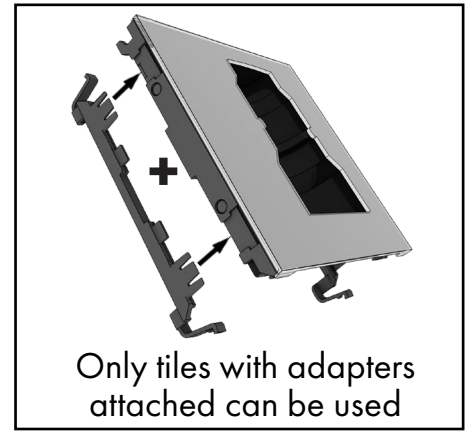

Retrofit to implement new Makeup tile system – Tester unit

These furniture units must be ordered via the EMEA region:

Tester small: 2 retrofits

Tester medium: 4 retrofits

Tester large: 8 retrofits

1

2

3