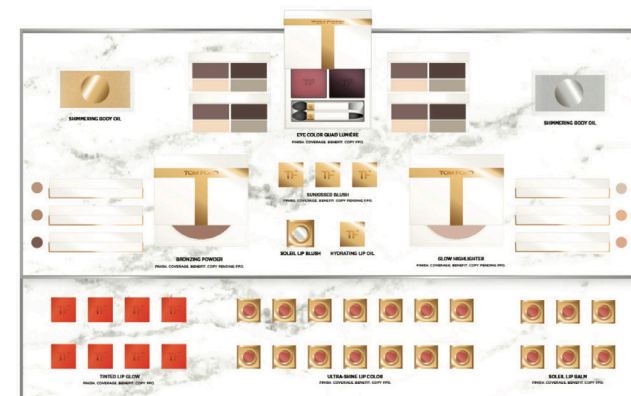

FRONT VIEW

SOLEIL
TWO-TIER
NEW INSERT - SHIPPING DIRECT TO DOOR