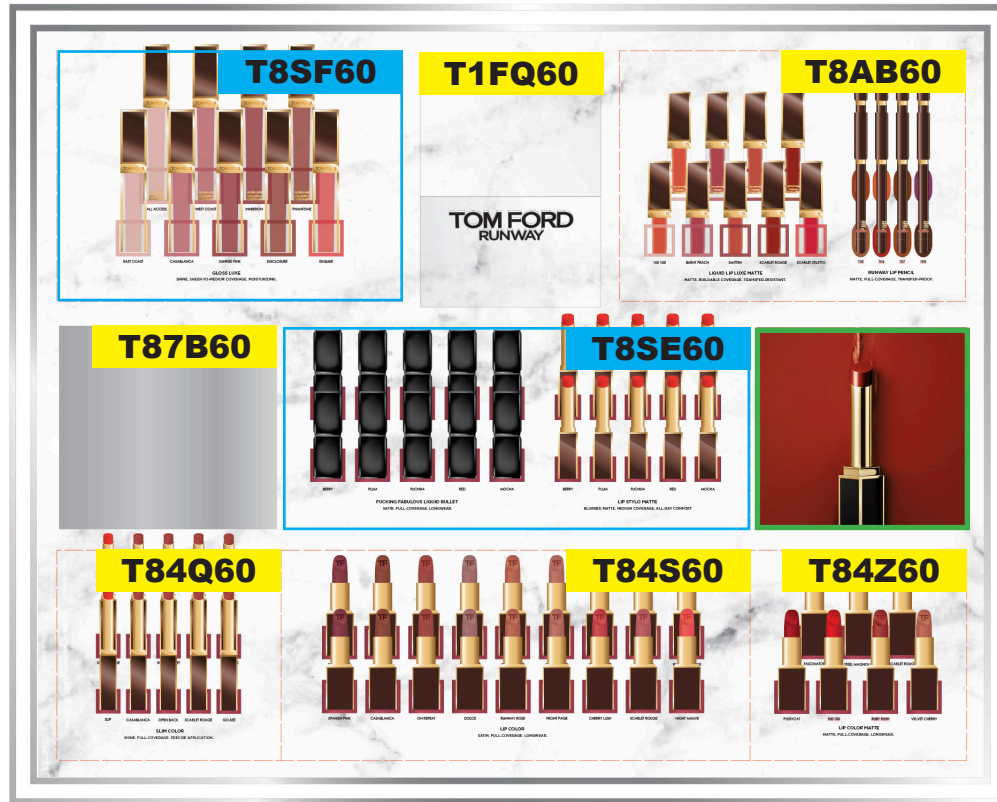

IF SHIPMENT OF NEW FACTICES IS DELAYED, PLEASE PLACE TESTABLE BULLET DOWN

RUNWAY EASEL SCHEMATICS NEW TILIE UPDATES APRIL - MAY

NEW VISUAL

EXISTING TILE CODES

NEW TILE CODES

RUNWAY
LIP EASEL
SHIPPING DIRECTLY TO DOOR