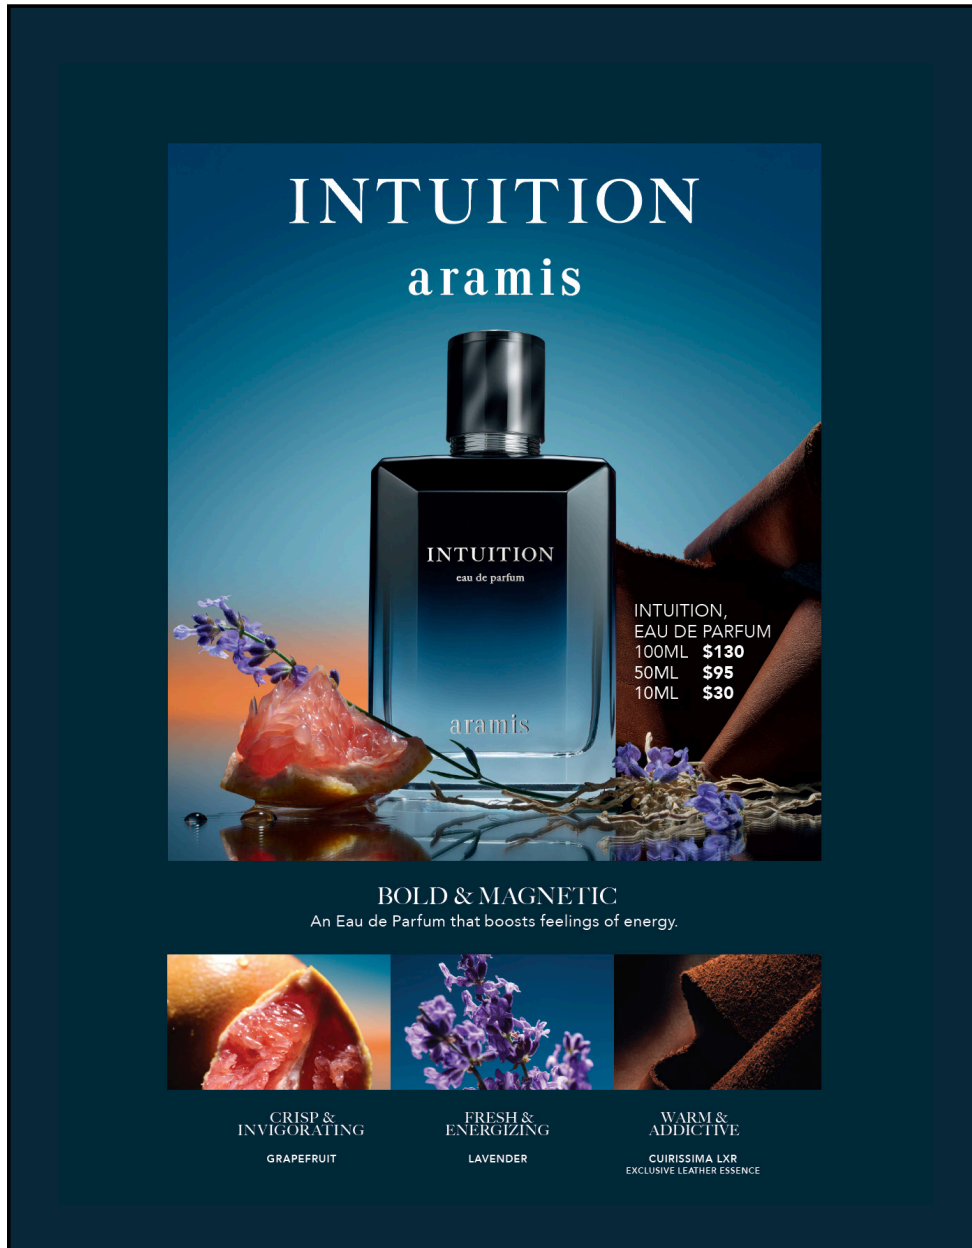

Details

» Back panel graphic with product details and pricing

» Graphic Size: 8.5" w x 11" h