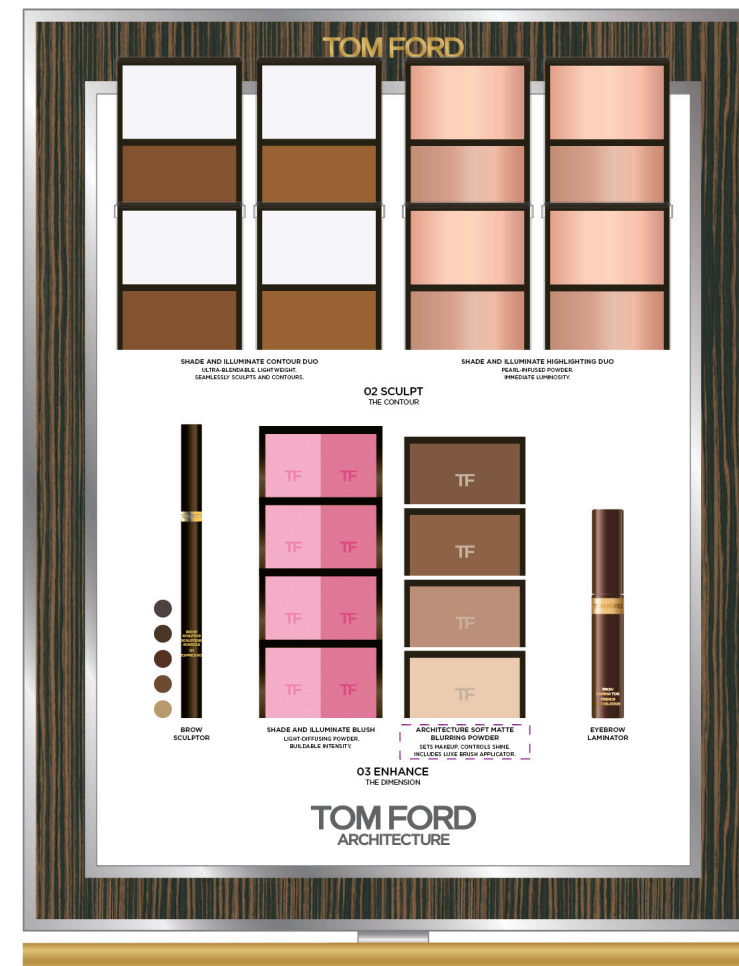

LEFT TO RIGHT / TOP TO BOTTOM

- RADIANCE HYDRATING FOUNDATION (18)
- SHADE AND ILLUMINATE CONCEALER (10)

ARCHITECTURE
SOFT MATTE + SHADE AND ILLUMINATE MAF

LEFT TO RIGHT / TOP TO BOTTOM

- EYE COLOR QUAD CREME (3)
- ECQ CREME NEW FORMULA (2)
- EYE COLOR QUAD (3)
- EYE DEFINING PEN (1)
- GEL EYELINER (3)
- EMOTIONPROOF EYE PRIMER (1)
- BROW SCULPTOR (5)
- BROW LAMINATOR (1)