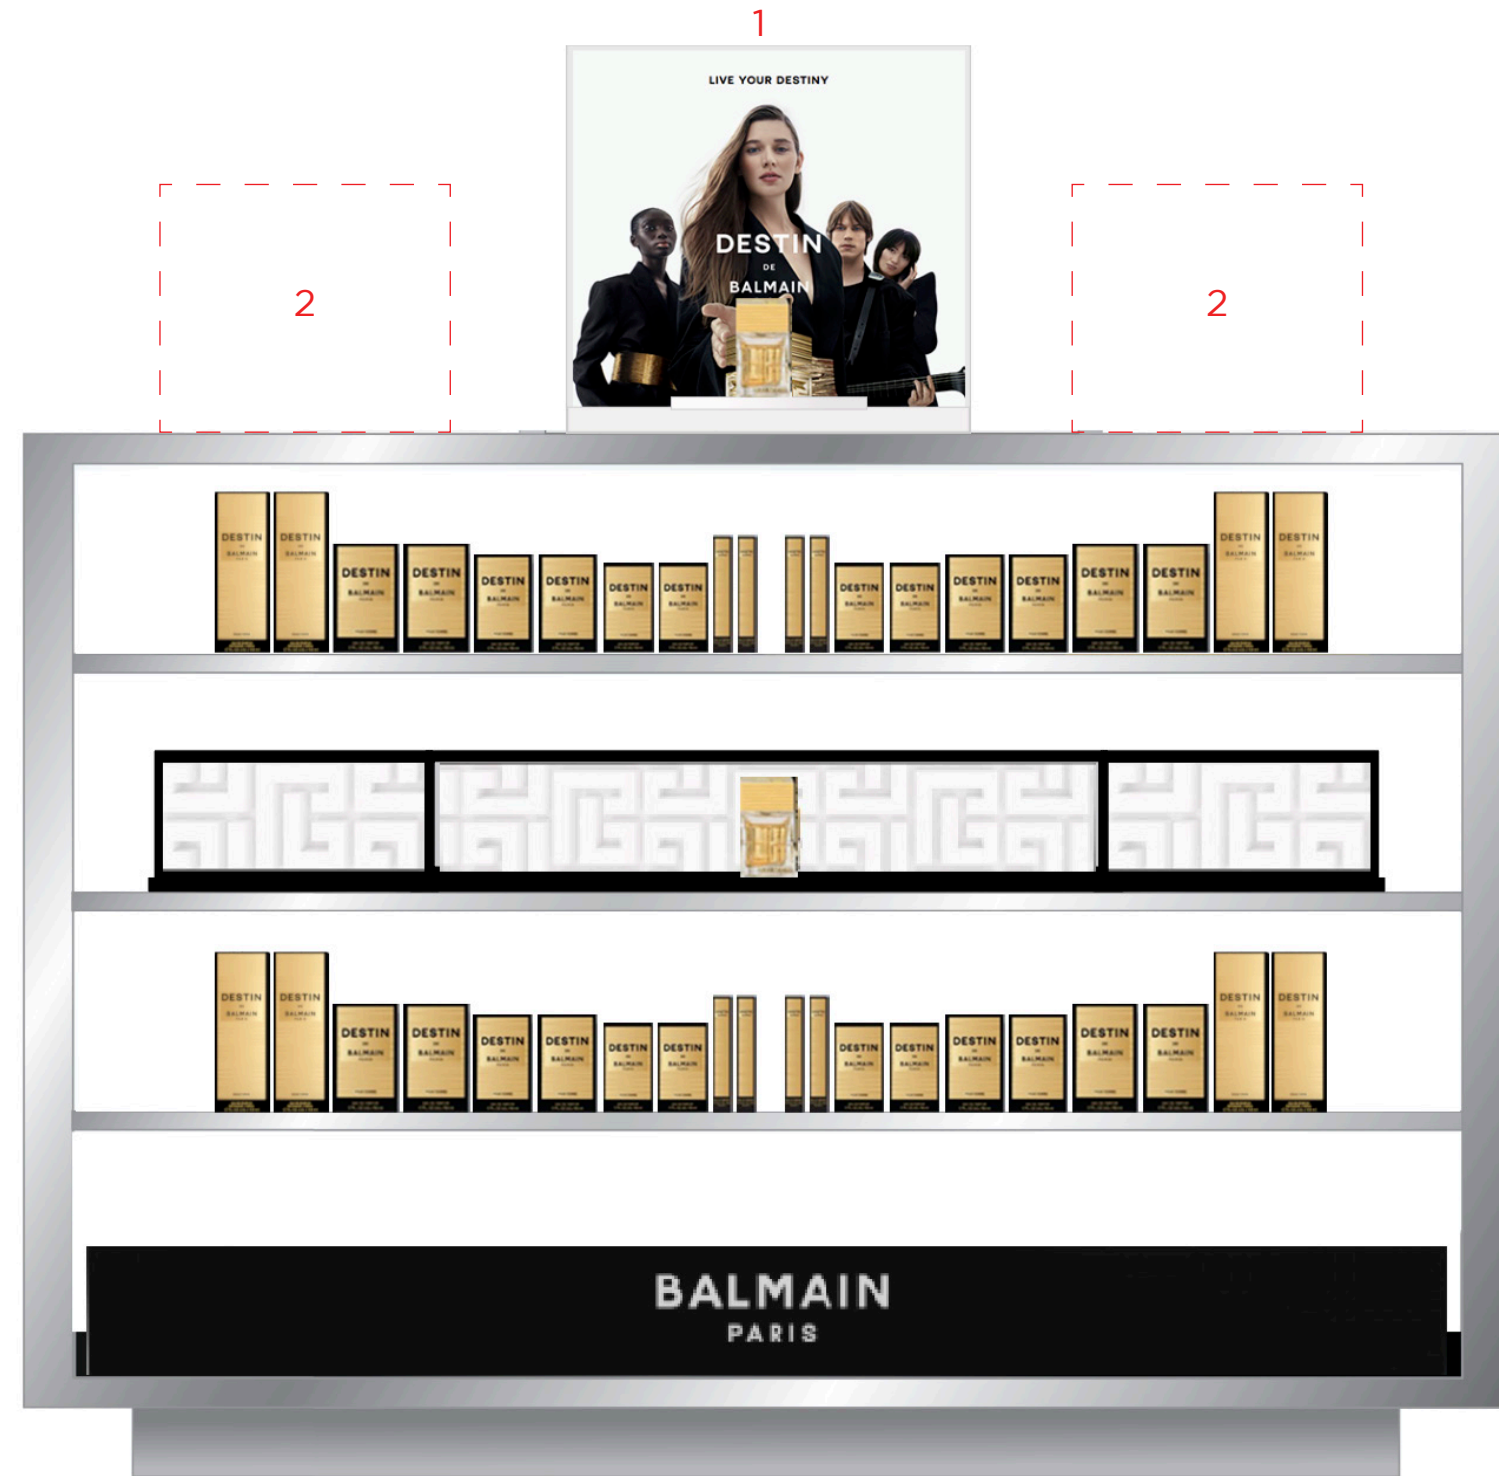

FIELD TO PROVIDE PHOTOS OF THEIR CASELINES TO DETERMINE CASELINE VISUAL NEEDS

1. TOC (CODE: B25Q-60-0001)

MERCHANDISE 50ML TESTER

2. SET:

MERCHANDISE ON COUNTER FLANKING TOC

MACY'S FULL CASELINE

TOP SHELF: (FROM LEFT TO RIGHT)

MIDDLE SHELF:

- MACY'S PROVIDED VISUAL HOLDER
- 1x DESTIN DE BALMAIN TESTER 50ML

TOP SHELF: (FROM LEFT TO RIGHT)

- 2x DESTIN DE BALMAIN 150ML
- 2x DESTIN DE BALMAIN 100ML
- 2x DESTIN DE BALMAIN 50ML
- 2x DESTIN DE BALMAIN 30ML
- 4x DESTIN DE BALMAIN 10ML
- 2x DESTIN DE BALMAIN 30ML
- 2x DESTIN DE BALMAIN 50ML
- 2x DESTIN DE BALMAIN 100ML
- 2x DESTIN DE BALMAIN 150ML