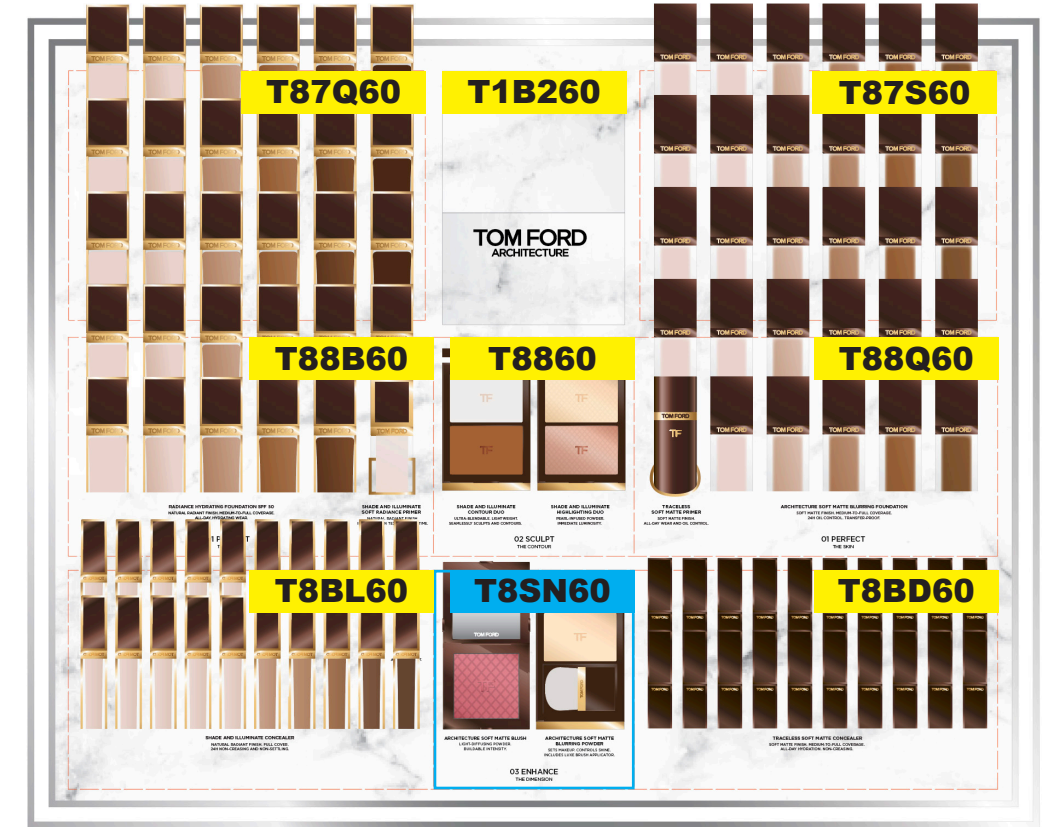

ARCHITECTURE
SOFT MATTE + SHADE AND ILLUMINATE EASEL
SHIPPING DIRECTLY TO DOOR

EASEL LEFT TO RIGHT / TOP TO BOTTOM

- NEW RADIANCE FOUNDATION (29)
- SHADE AND ILLUMINATE SOFT RADIANCE PRIMER (1)
- SHADE AND ILLUMINATE CONTOUR DUO (1)
- SHADE AND ILLUMINATE HIGHLIGHTING DUO (1)
- TRACELESS SOFT MATTE PRIMER (1)
- ARCHITECTURE SOFT MATTE BLURRING FOUNDATION (29)
- SHADE AND ILLUMINATE CONCEALER (20)
- **ARCHITECTURE SOFT MATTE BLUSH (2)**
- ARCHITECTURE SOFT MATTE BLURRING POWDER (1)
- TRACELESS SOFT MATTE CONCEALER (20)