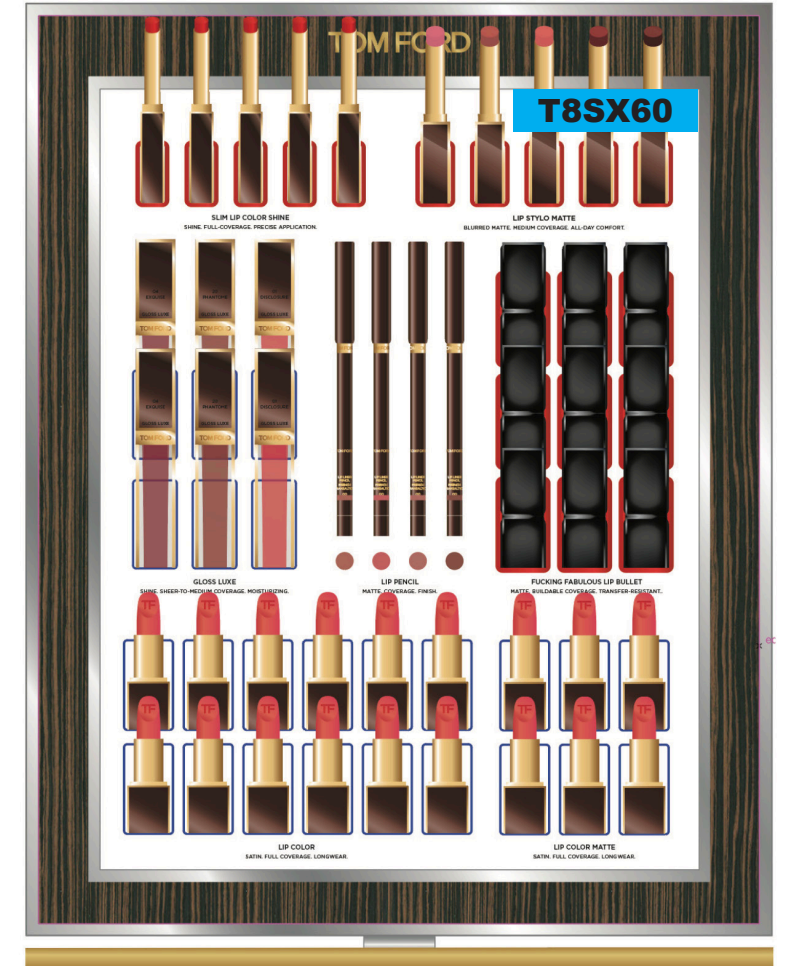

RUNWAY
LIP MAF **NEW INSERT**

LEFT TO RIGHT / TOP TO BOTTOM

- SLIM LIP COLOR SHINE (5)
- **LIP STYLO MATTE (5)**
- GLOSS LUXE (6)
- LIP PENCIL (4)
- **FUCKING FABULOUS LIP (9)**
- LIP COLOR (12)
- LIP COLOR MATTE (6)