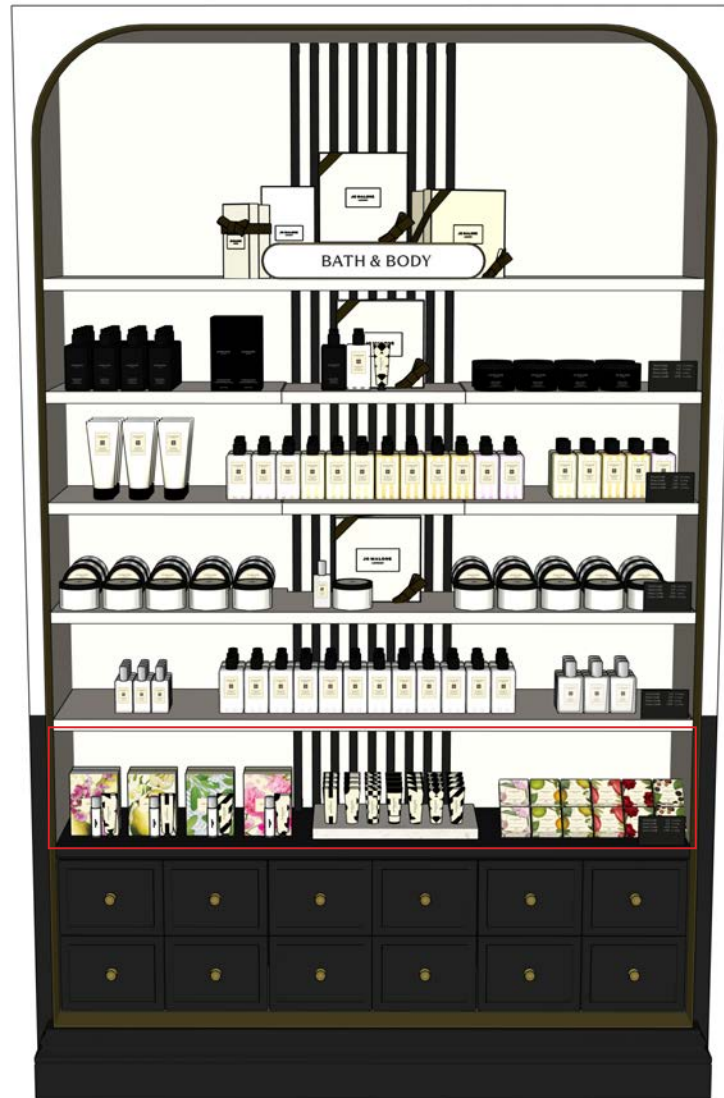

SHELF 3

- Exfoliating Shower Gel
- Body & Hand Wash
- Bath Oil

SHELF 4

- Body Creme
- Gifting Story (Large)

SHELF 5

- Hair Mist
- Body & Hand Lotion
- Body Mist

SHELF 6

- English Pear & Sweet Pea Cologne & Hand Duo
- English Pear & Freesia Handbag Duo
- Wood Sage & Sea Salt Handbag Duo
- Peony & Blush Suede Handbag Duo
- Hand Cremes on tray
- Soap

LARGE

SMALL

SIGNAGE

BATH & BODY BAY: CLASSIC

SHELF 1

- Bay Header

SHELF 2

- Body & Hand Wash Intense
- Cypress & Grapevine Body Spray (US only)
- Body Creme Intense
- Body Mist