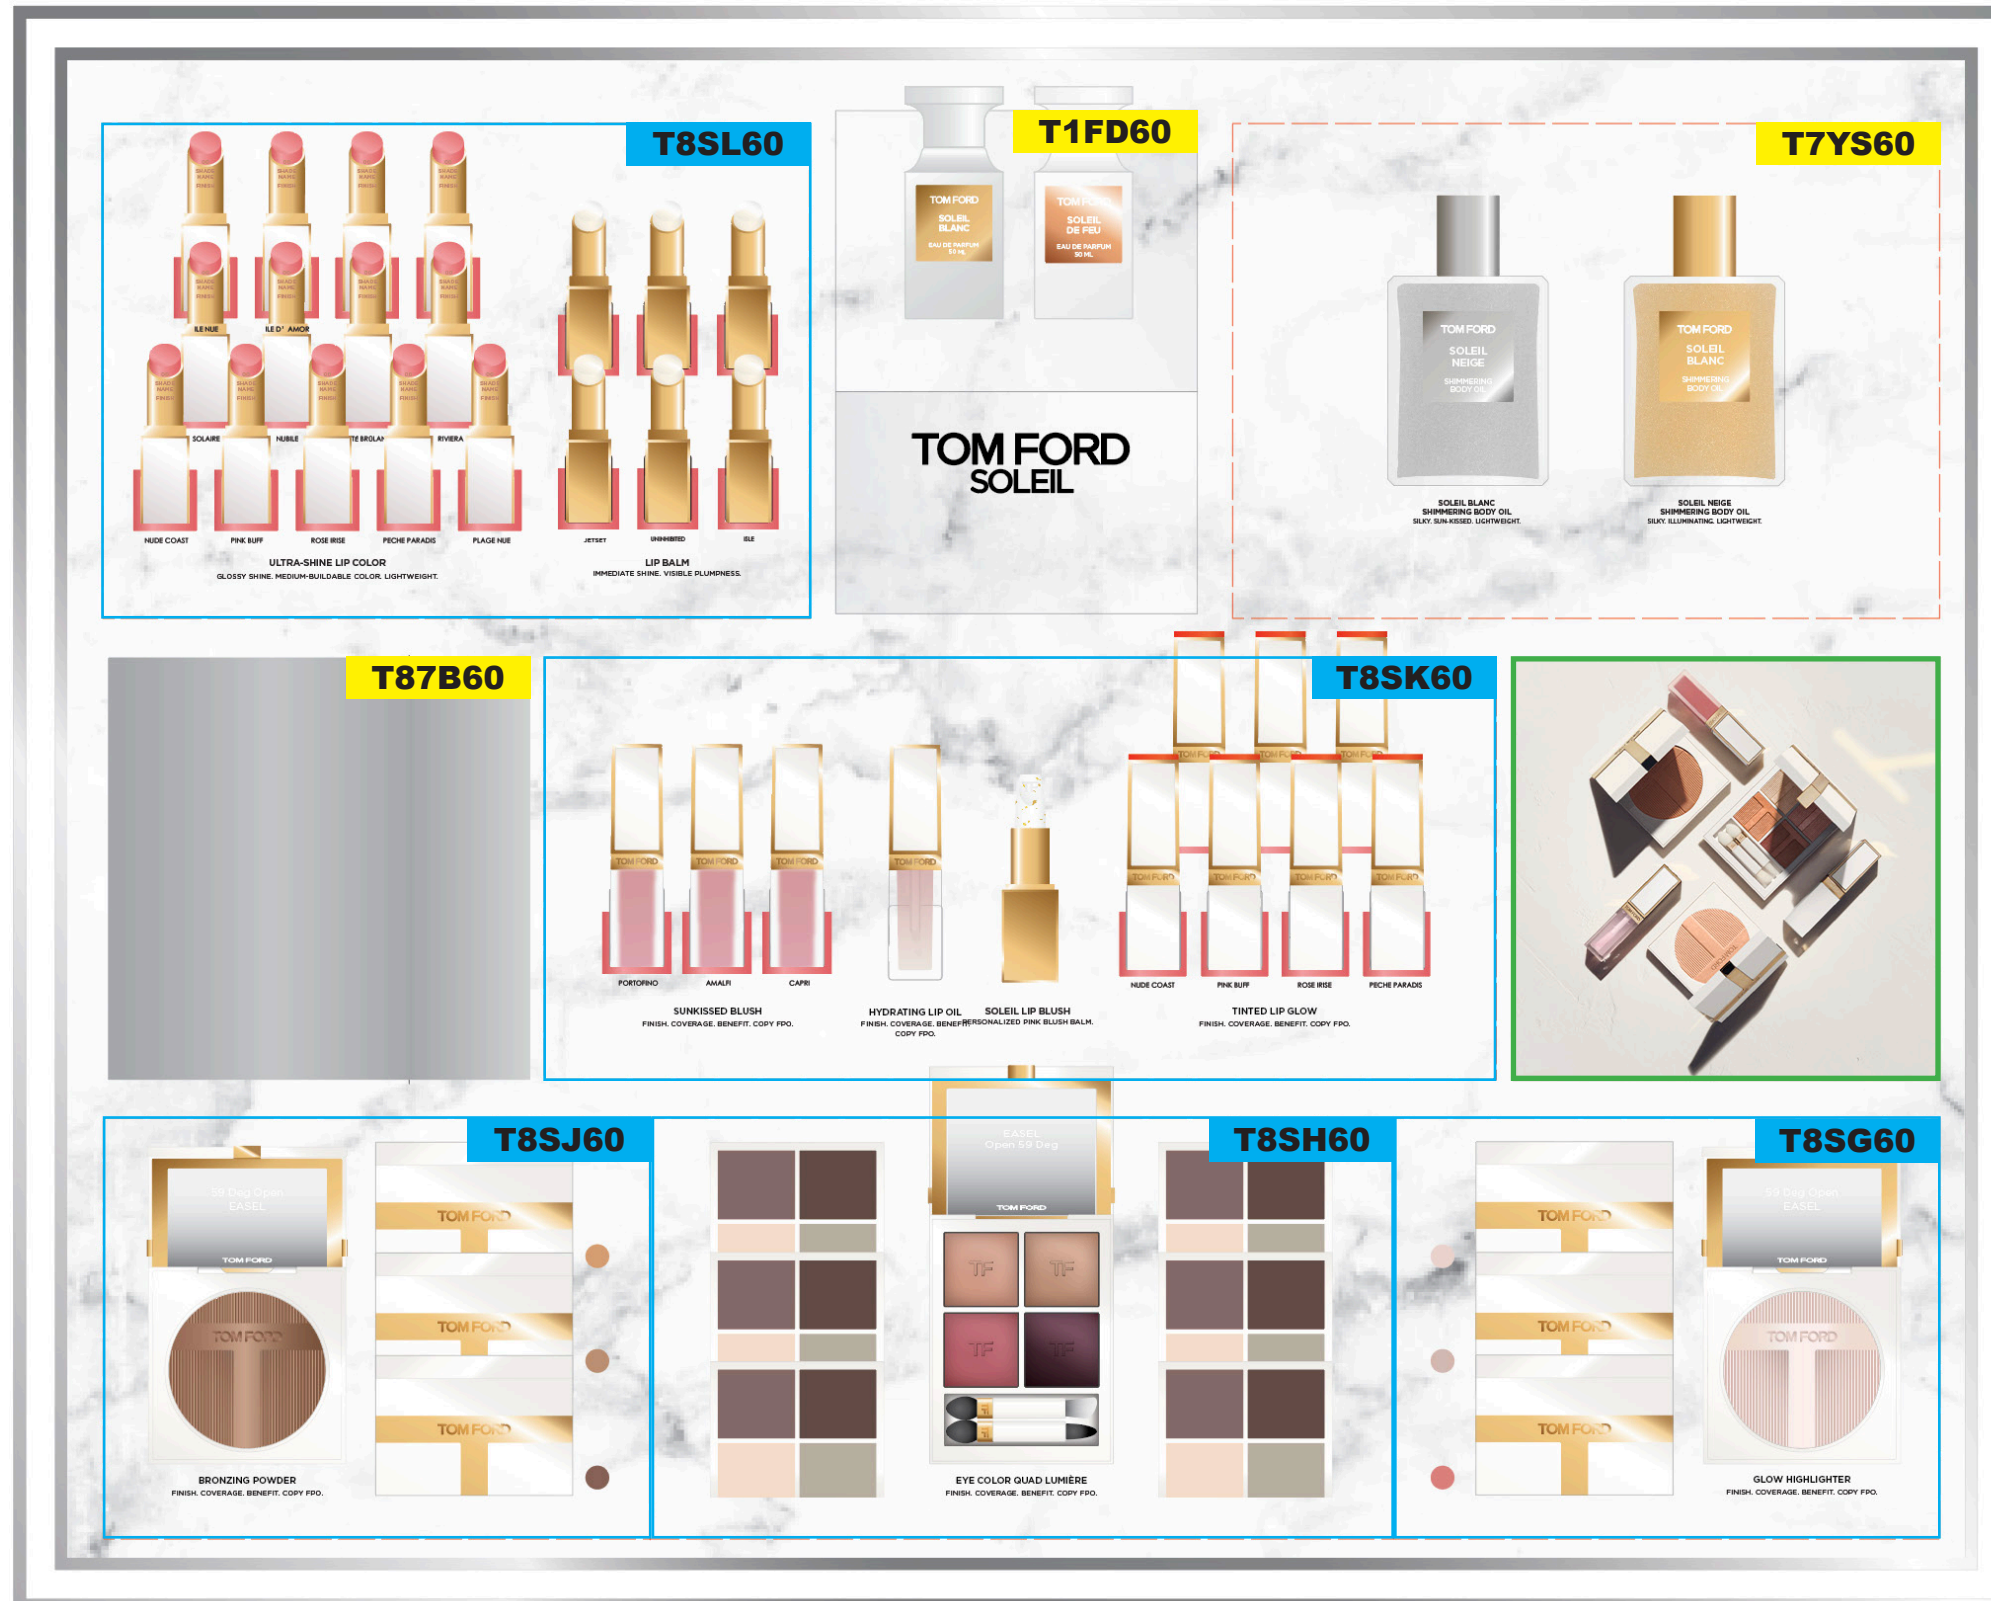

SOLEIL EASEL SCHEMATICS NEW TILIE UPDATES APRIL - MAY

SOLEIL EASEL

SHIPPING DIRECTLY TO DOOR

EASEL LEFT TO RIGHT / TOP TO BOTTOM

- ULTRA-SHINE LIP COLOR (13)
- SOLEIL LIP BALM (6)
- SOLEIL BLANC EDP 50ML (1)
- SOLEIL DE DEU 50ML (1)
- SOLEIL SHIMMERING BODY OIL (2) 00AEEF
- SUNKISSED BLUSH (2)
- HYDRATING LIP OIL (1)
- SOLEIL LIP BLUSH (1)
- TINTED LIP GLOW (7)
- SOLEIL BRONZING POWDER (1)
- SOLEIL BRONZING POWDER (3)
- ECQ GODET TESTER PAN (3)
- ECQ FULL SIZE (1)
- ECQ GODET TESTER PAN (3)
- SOLEIL GLOW HIGHLIGHTER (3)
- SOLEIL GLOW HIGHLIGHTER (1)