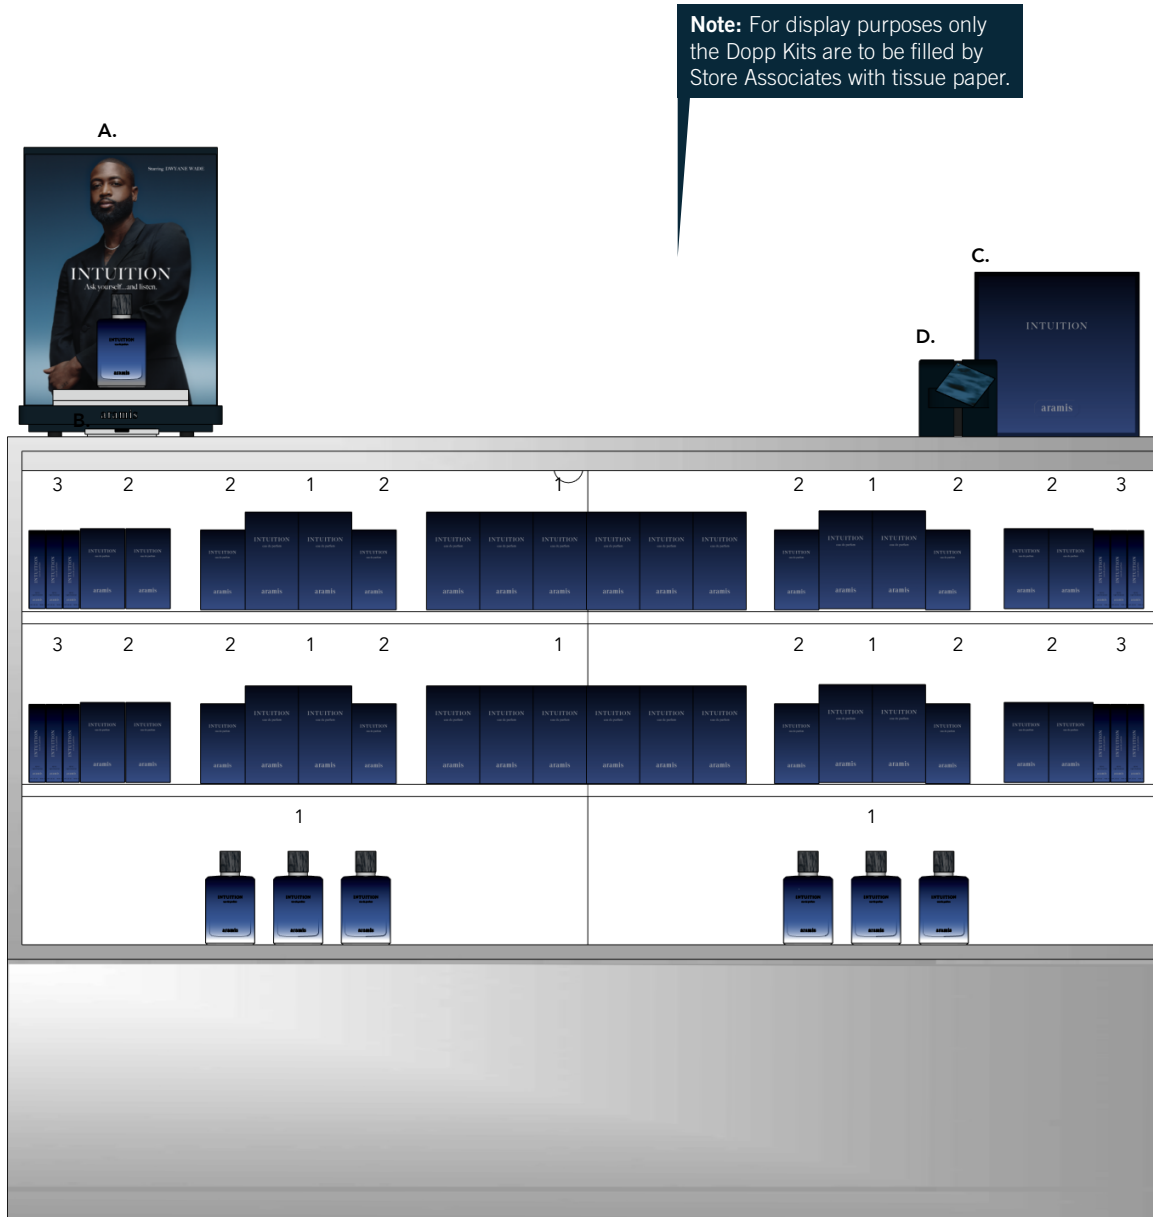

A: Hero Counter Tester:
10.5" w x 10.5d" x 15"h
B: Blotter Holder

Details

» Back panel graphic with product details and pricing

» Graphic Size: 8.5" w x 11" h

Graphic located on the back of the shown tester display