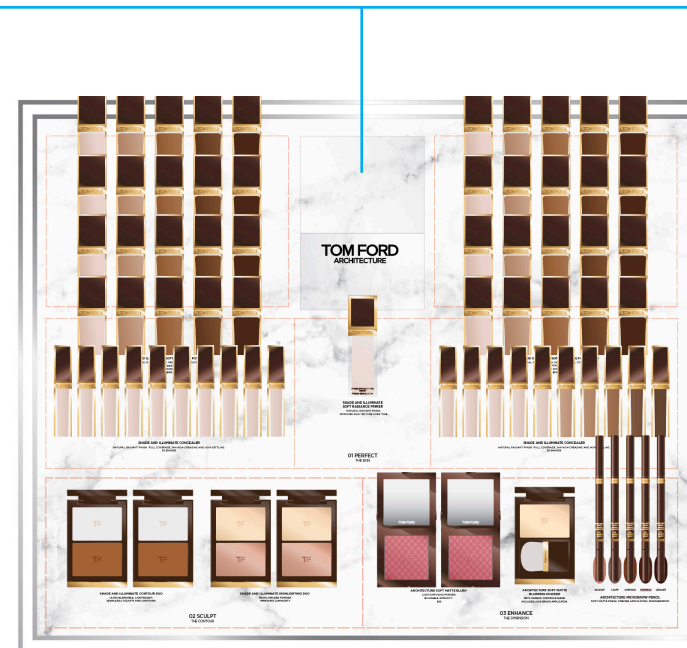

ARCHITECTURE
RADIANCE HYDRATION FOUNDATION EASEL ONLY