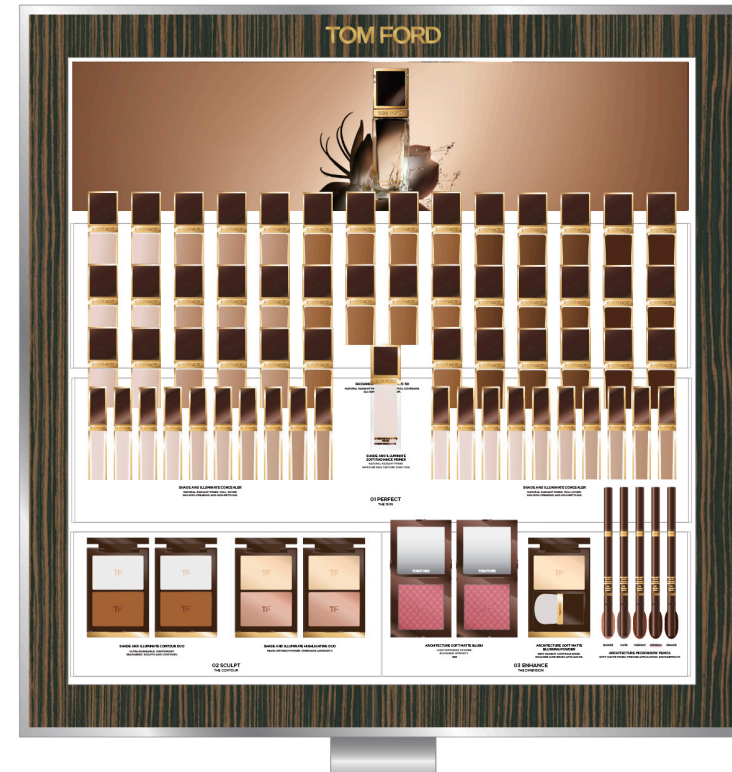

ARCHITECTURE
SOFT MATTE + RADIANCE HYDRATING

ARCHITECTURE
RADIANCE HYDRATING FOUNDATION EASEL