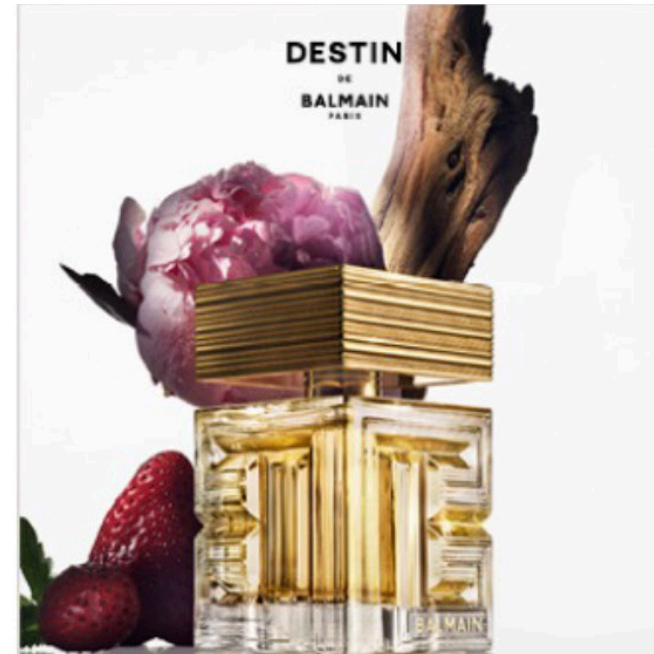

INGREDIENT VISUAL
STILL ASSET