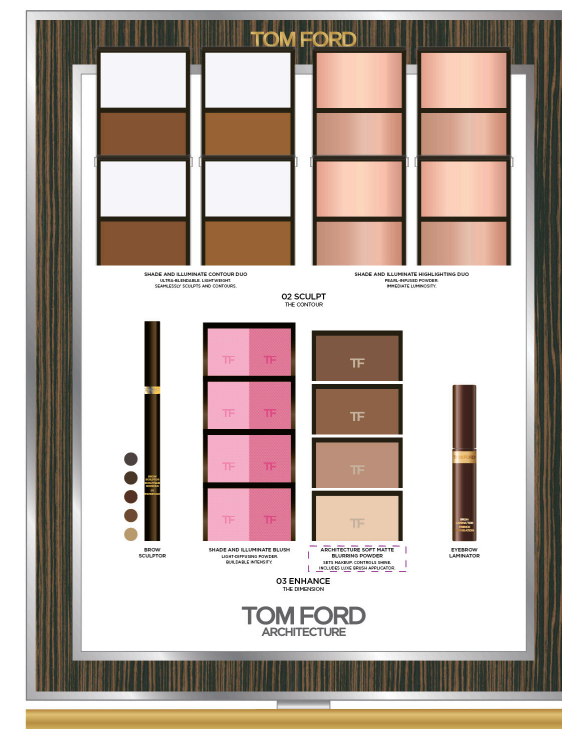

ARCHITECTURE
SOFT MATTE + SHADE AND ILLUMINATE MAF