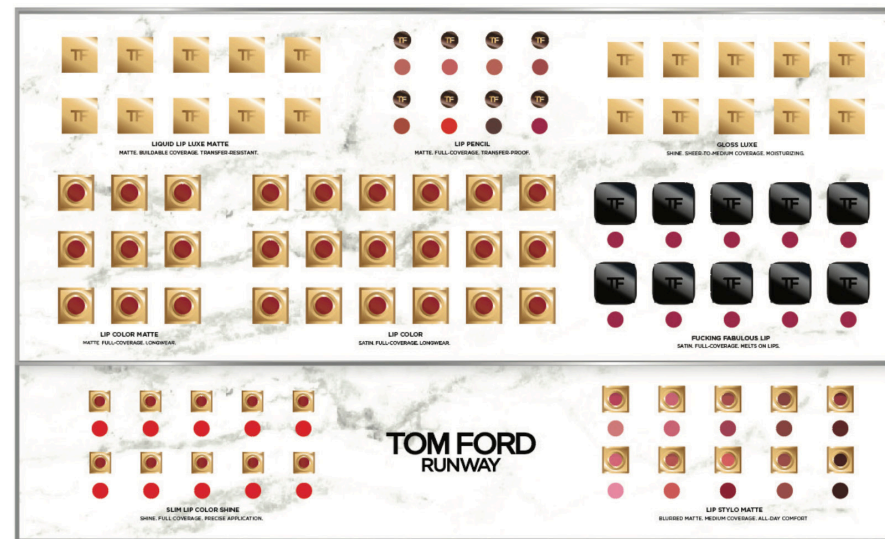

EXISTING TILE CODES

NEW TILE CODES

SOLEIL + RUNWAY TWO-TIER SCHEMATICS NEW INSERTS FOR SOLEIL, LIP AND EYE

T8SP600001

1. **SOLEIL**
   SOLEIL TWO-TIER
   NEW INSERT - SHIPPING DIRECT TO DOOR
   TOP TIER LEFT TO RIGHT / TOP TO BOTTOM
2. SHIMMERING BODY OIL (1)
   - ECQ GODET TESTER PAN (2)
   - ECQ FULL SIZE (1)
   - ECQ GODET TESTER PAN (2)
   - SHIMMERING BODY OIL (1)
   - SOLEIL BRONZING POWDER (3)
   - SOLEIL BRONZING POWDER (1)
   - SUNKISSED BLUSH (3)
   - SOLEIL LIP BLUSH (1)
   - HYDRATING LIP OIL (1)
   - SOLEIL GLOW HIGHLIGHTER (1)
   - SOLEIL GLOW HIGHLIGHTER (3)
3. **LOWER TIER LEFT TO RIGHT**
4. TINTED LIP GLOW (8)
   - ULTRASHINE LIP COLOR (14)
   - LIP BALM (6)
5. **FACTICES FOR ULTRASHINE LIP COLOR**

T8SQ600001

1. **RUNWAY**
   LIP TWO-TIER
   NEW INSERT - SHIPPING DIRECT TO DOOR
   TOP TIER LEFT TO RIGHT / TOP TO BOTTOM
2. LIQUID LIP LUXE MATTE (10)
   - LIP PENCIL (8)
   - GLOSS LUXE (10)
   - LIP COLOR MATTE (9)
   - LIP COLOR (18)
   - FUCKING FABULOUS LIP (5)
3. **LOWER TIER LEFT TO RIGHT**
4. SLIM COLOR SHINE (10)
   - LIP STYLO MATTE (10)
5. **FACTICES FOR LIP COLOR + LIP COLOR MATTE**

T8SR600001

1. **RUNWAY**
   EYE TWO-TIER
   NEW INSERT - SHIPPING DIRECT TO DOOR
   TOP TIER LEFT TO RIGHT / TOP TO BOTTOM
2. ECQ POWDRE TESTER PAN (6)
   - ECQ POWDRE FULL SIZE (1)
   - ECQ CREMÈ FULL SIZE (1)
   - ECQ CREMÈ TESTER PAN (6)
   - EMOTIONPROOF MASCARA (1) (WAND FACTICE) (1)
   - EXTREME MASCARA (1) (WAND FACTICE) (1)
3. **LOWER TIER LEFT TO RIGHT**
4. EYE DEFINING PEN
   - GEL LINER (3)
   - EMOTIONPROOF EYE PRIMER (1)
   - ARCHITECTURE BROW PENCIL (5)