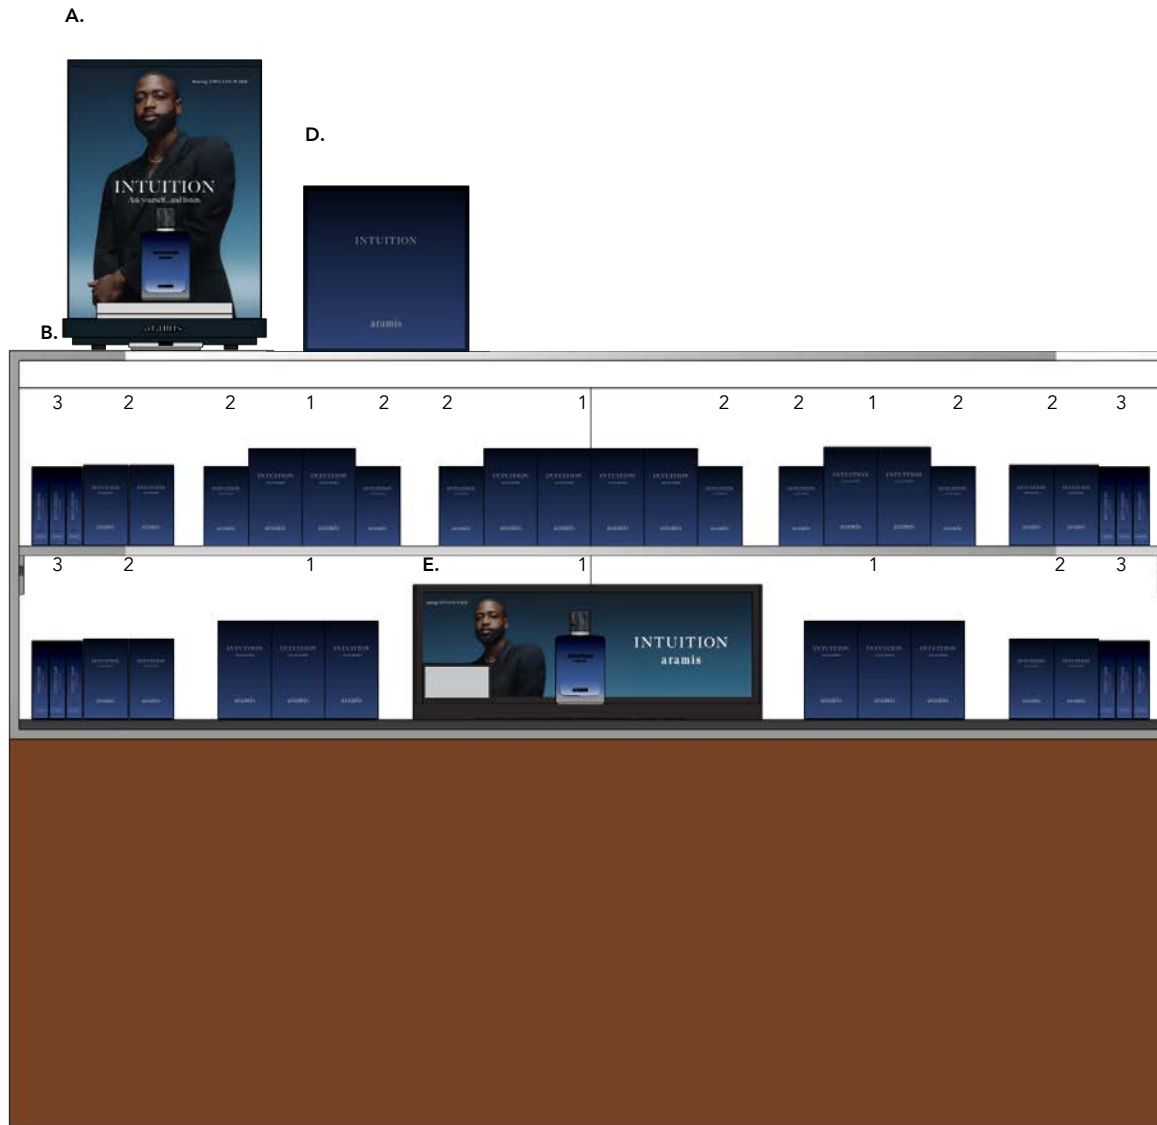

Details

1. Intuition
   1. 100ml Cologne
   2. 50ml Cologne
   3. 10ml Cologne

Top Of Counter

- A. Intuition Tester Unit
  B. Blotter Holder
  C. Classic Tester Unit
  D. Intuition Gift Set
  E. In Case Merchandiser