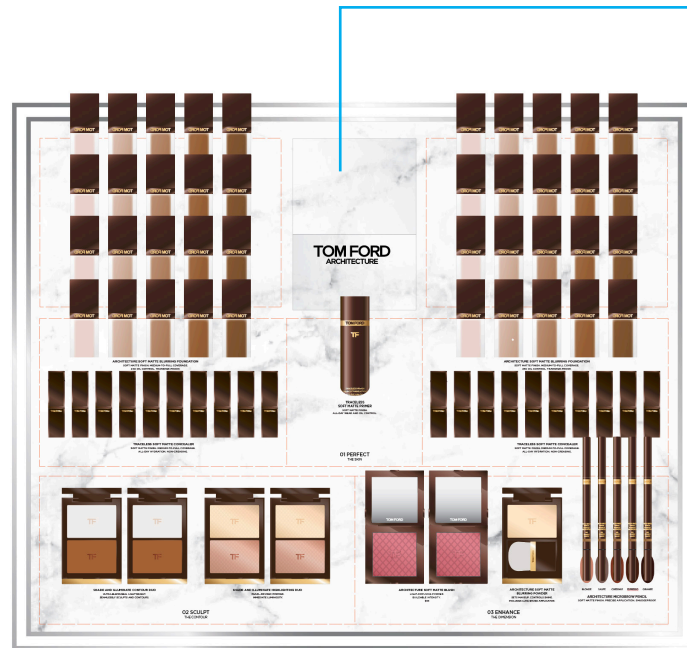

ALL EASELS OVERVIEW **NEW TILIE UPDATES APRIL - MAY**

EASELS ARE ALWAYS PLACED IN THE ORDER OF FACE, SOLEIL, LIP AND EYE.

SHIPPING DIRECTLY TO DOOR

ARCHITECTURE
SOFT MATTE BLURRING FOUNDATION EASEL ONLY