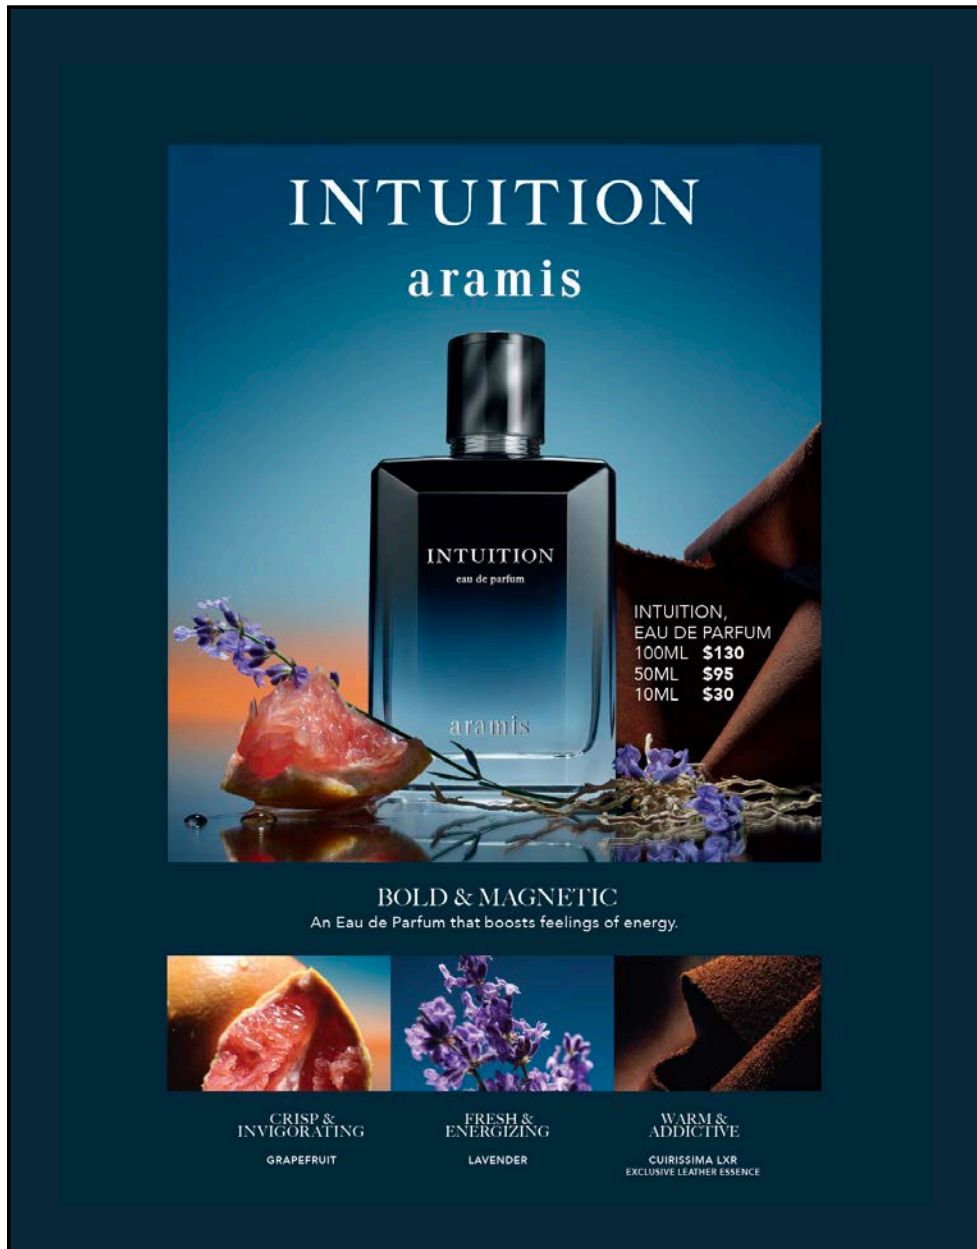

- A: Hero Counter Tester:
10.5" w x 10.5d" x 15" h
- B: Blotter Holder
- C: Sidecar:
5.5" w x 5.5d" x 9.646" h

B. BLOTTER HOLDER

A. TOP VIEW
MAIN UNIT

C. TOP VIEW
EDIT TRAY

Details

» Back panel graphic with product details and pricing