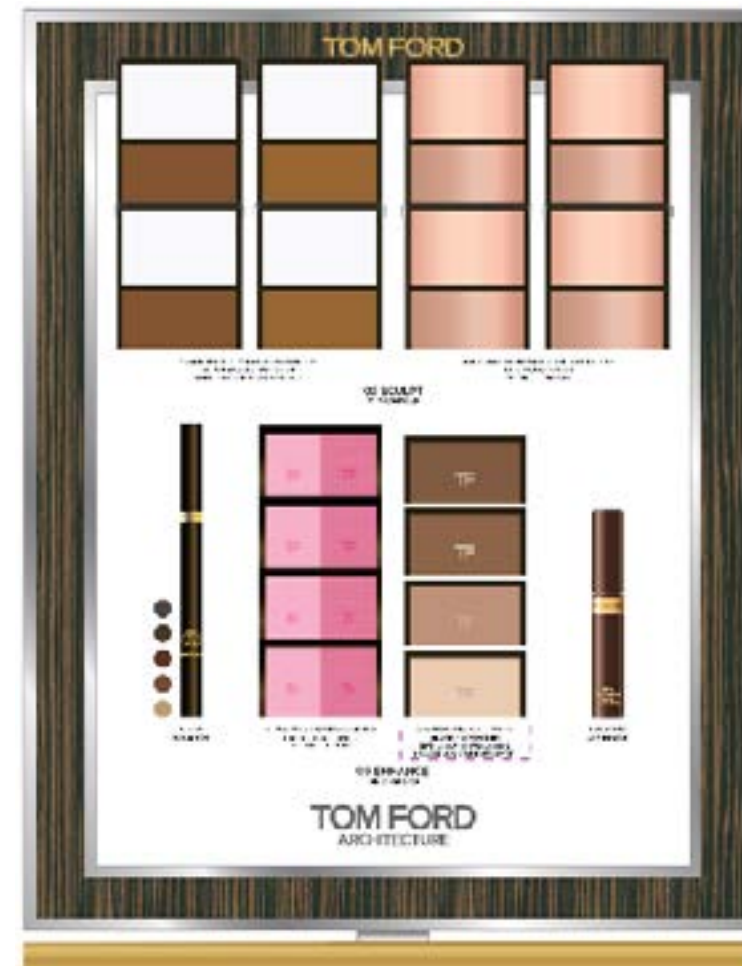

LEFT TO RIGHT / TOP TO BOTTOM

- RADIANCE HYDRATING FOUNDATION (18)
- SHADE AND ILLUMINATE CONCEALER (10)

**ARCHITECTURE
SOFT MATTE + SHADE AND ILLUMINATE MAF**

LEFT TO RIGHT / TOP TO BOTTOM

- EYE COLOR QUAD CREME (3)
- ECQ CREME NEW FORMULA (2)
- EYE COLOR QUAD (3)
- EYE DEFINING PEN (1)
- GEL EYELINER (3)
- EMOTIONPROOF EYE PRIMER (1)
- BROW SCULPTOR (5)
- BROW LAMINATOR (1)