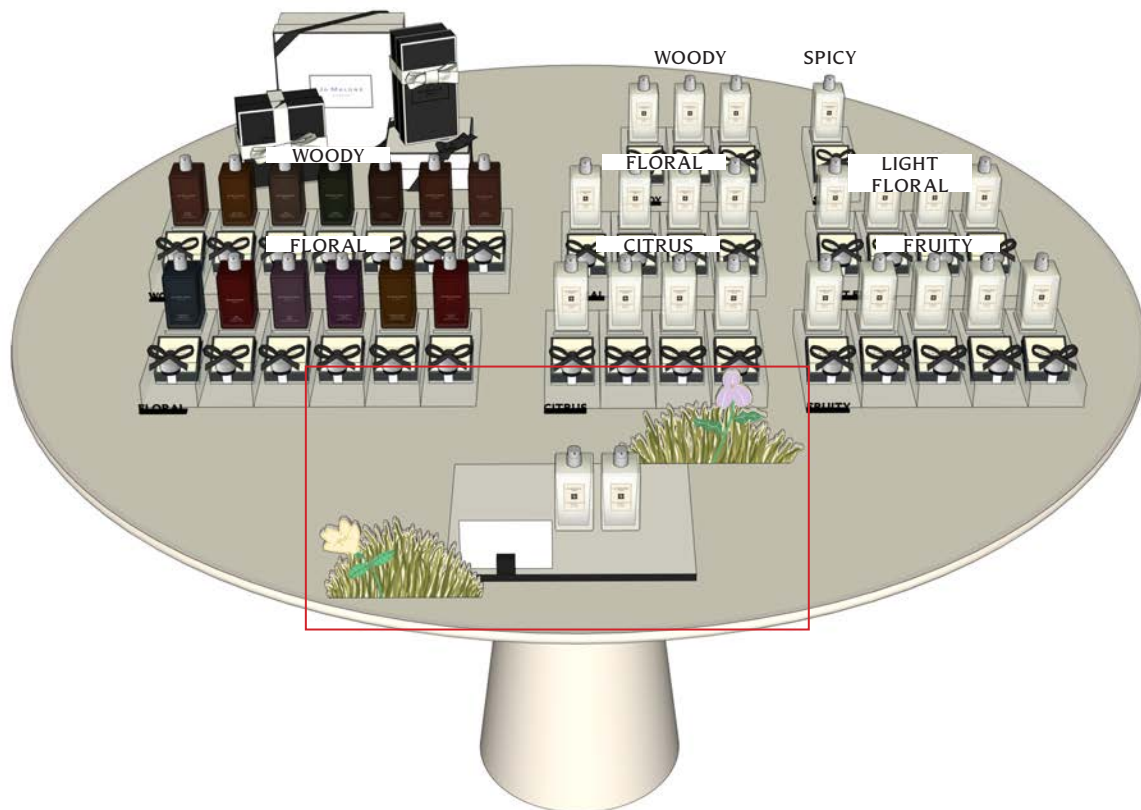

ARC MAIN DISCOVERY TABLE: SMALL

Place props with Edit Tray if space permits.

Edit Tray

- English Pear & Sweet Pea and English Pear & Freesia 100ml testers + props

COLOGNE CLASSIC

The Herb Garden (Citrus)

- Orange Marmalade
- Lime Basil & Mandarin
- Grapefruit
- Basil & Neroli
- (Archived - Continue to Sell Through)
- Earl Grey & Cucumber
- (Archived - Continue to Sell Through)

The Orchard (Fruity)

- English Pear & Freesia
- English Pear & Sweet Pea
- Fig & Lotus Flower
- Nectarine Blossom & Honey
- Raspberry Ripple

The Countryside (Light Floral)

- Blackberry & Bay
- Wild Bluebell
- Poppy & Barley
- Honeysuckle & Davana

The Flower Garden (Floral)

- Red Roses
- Orange Blossom
- Peony Blush & Suede
- Mimosa & Cardamom

The English Coast (Spicy)

- Wood Sage & Sea Salt

The Woods (Woody)

- Silver Birch & Lavender
- English Oak & Hazelnut
- Pomegranate Noir

COLOGNE INTENSE

Rich & Floral (Floral)

- Tuberose Angelica
- Red Hibiscus
- Jasmine Sambac & Marigold
- Scarlet Poppy
- Taif Rose
- Velvet Rose & Oud

Warm & Amber (Woody)

- Oud & Bergamot
- Cypress & Grapevine
- Hinoki & Cedarwood
- Dark Amber & Ginger Lily
- Myrrh & Tonka
- Vetiver & Golden Vanilla
- (Archived - Continue to Sell Through)
- Amber Labdanum

** Not every store will receive the same assortments. Display what is provided.