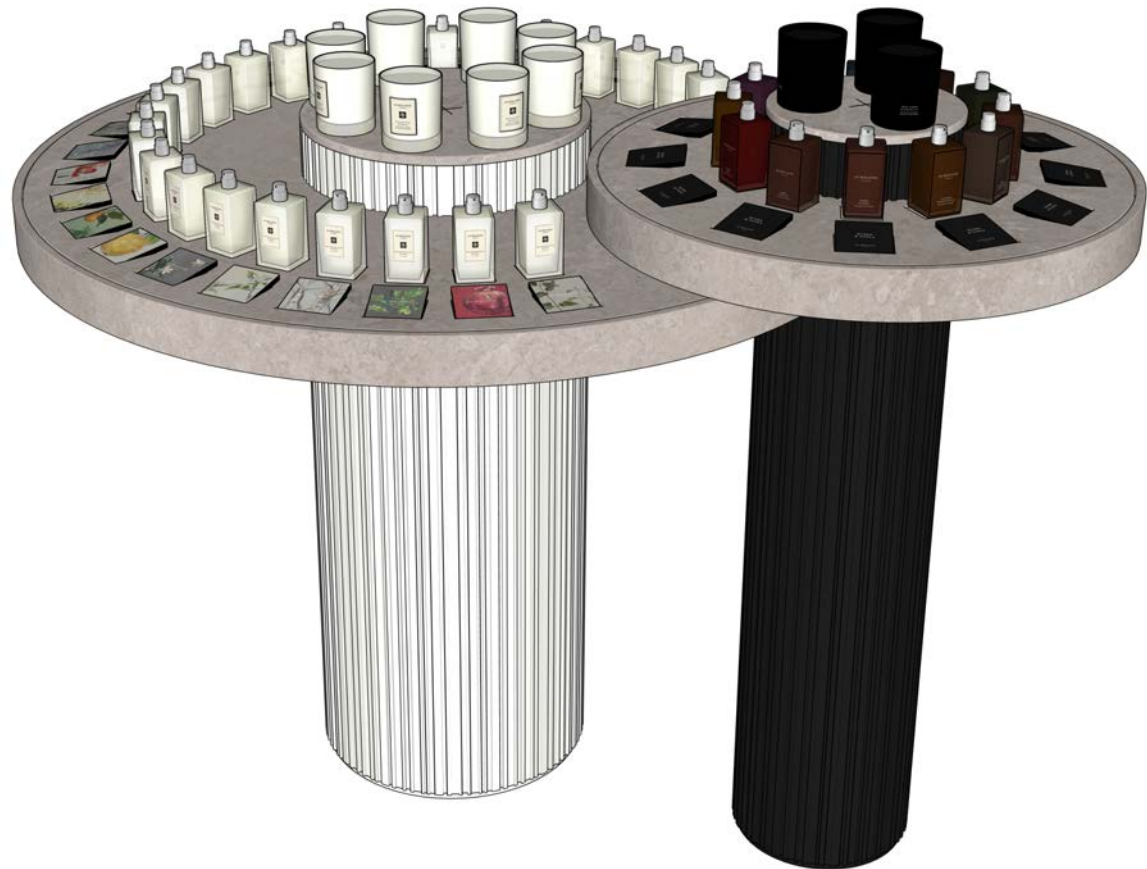

CIRCULAR DISCOVERY TABLES

COLOGNE CLASSIC

- Home Candle
- **The Herb Garden (Citrus)**
- Orange Marmalade
- Lime Basil & Mandarin
- Grapefruit
- Basil & Neroli
  (Archived - Continue to Sell Through)
- Earl Grey & Cucumber
  (Archived - Continue to Sell Through)

The Orchard (Fruity)

- English Pear & Freesia
- English Pear & Sweet Pea
- Fig & Lotus Flower
- Nectarine Blossom & Honey
- Raspberry Ripple

The Countryside (Light Floral)

- Blackberry & Bay
- Wild Bluebell
- Poppy & Barley
- Honeysuckle & Davana

The Flower Garden (Floral)

- Red Roses
- Orange Blossom
- Peony Blush & Suede
- Mimosa & Cardamom

The English Coast (Spicy)

- Wood Sage & Sea Salt

The Woods (Woody)

- Silver Birch & Lavender
- English Oak & Hazelnut
- Pomegranate Noir

COLOGNE INTENSE

- Home Candle Intense
- **Rich & Floral (Floral)**
- Tuberose Angelica
- Red Hibiscus
- Jasmine Sambac & Marigold
- Scarlet Poppy
- Taif Rose
- Velvet Rose & Oud

Warm & Amber (Woody)

- Oud & Bergamot
- Cypress & Grapevine
- Hinoki & Cedarwood
- Dark Amber & Ginger Lily
- Myrrh & Tonka
- Vetiver & Golden Vanilla
  (Archived - Continue to Sell Through)
- Amber Labdanum

** Not every store will receive the same assortments.
Display what is provided.