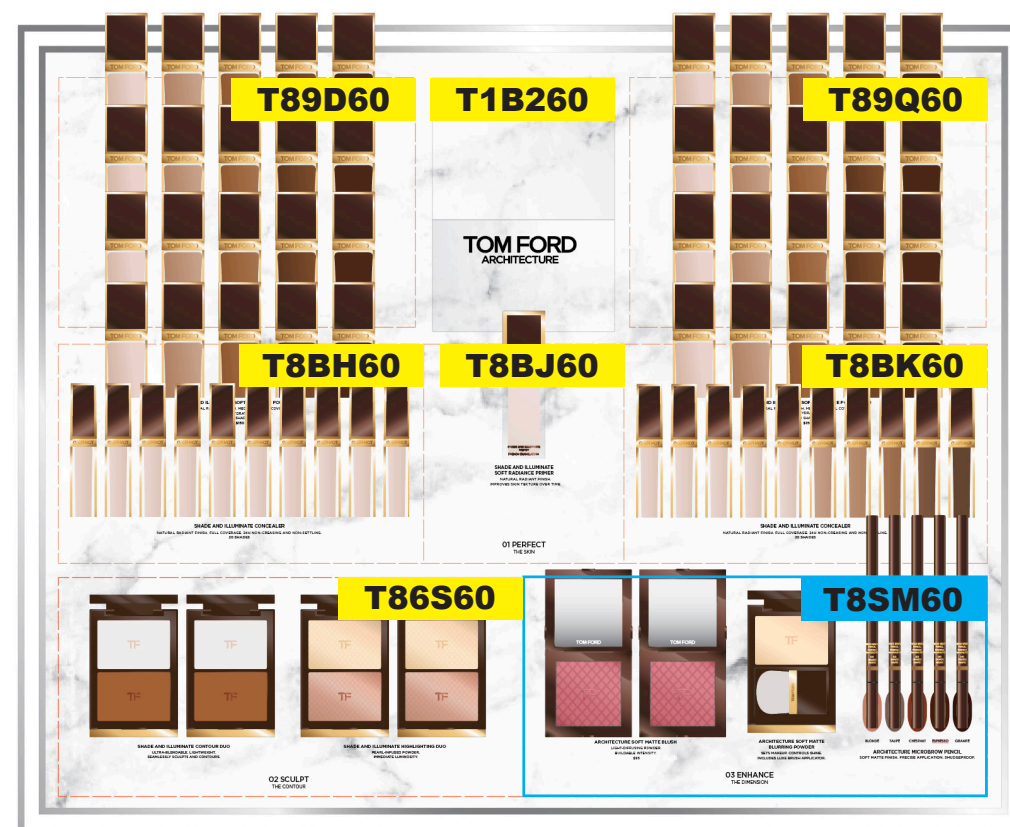

ARCHITECTURE
RADIANCE HYDRATION FOUNDATION EASEL ONLY
SHIPPING DIRECTLY TO DOOR

EASEL LEFT TO RIGHT / TOP TO BOTTOM

- ARCHITECTURE RADIANCE FOUNDATION (40)
- SHADE AND ILLUMINATE CONCEALER (20)
- SHADE AND ILLUMINATE SOFT RADIANCE PRIMER (MIDDLE)
- SHADE AND ILLUMINATE CONTOUR DUO (1)
- SHADE AND ILLUMINATE HIGHLIGHTING DUO (1)
- **ARCHITECTURE SOFT MATTE BLUSH (2)**
- ARCHITECTURE SOFT MATTE BLURRING POWDER (1)
- ARCHITECTURE MICROBROW PENCIL (5)