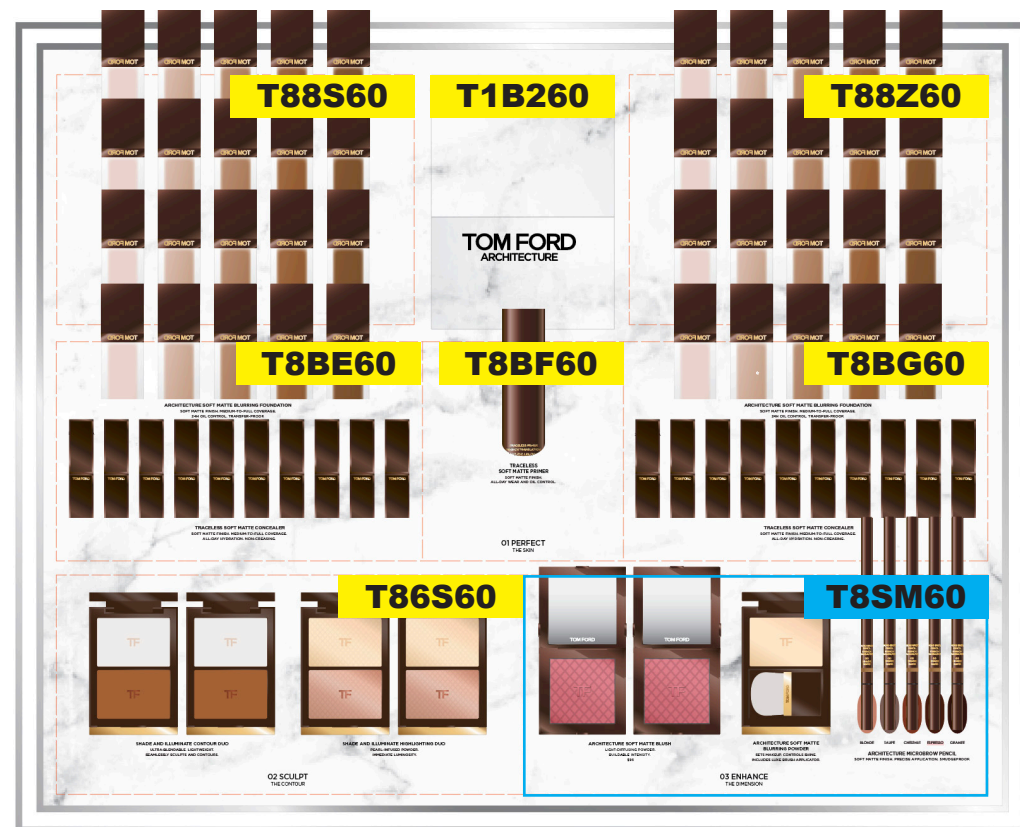

SOLEIL
EASEL

RUNWAY
LIP EASEL

RUNWAY
EYE EASEL

RUNWAY
EYE + LIP EASEL

ARCHITECTURE EASEL SCHEMATICS **NEW TILE UPDATES APRIL - MAY**

EXISTING TILE CODES

NEW TILE CODES

ARCHITECTURE
SOFT MATTE BLURRING FOUNDATION EASEL ONLY
SHIPPING DIRECTLY TO DOOR