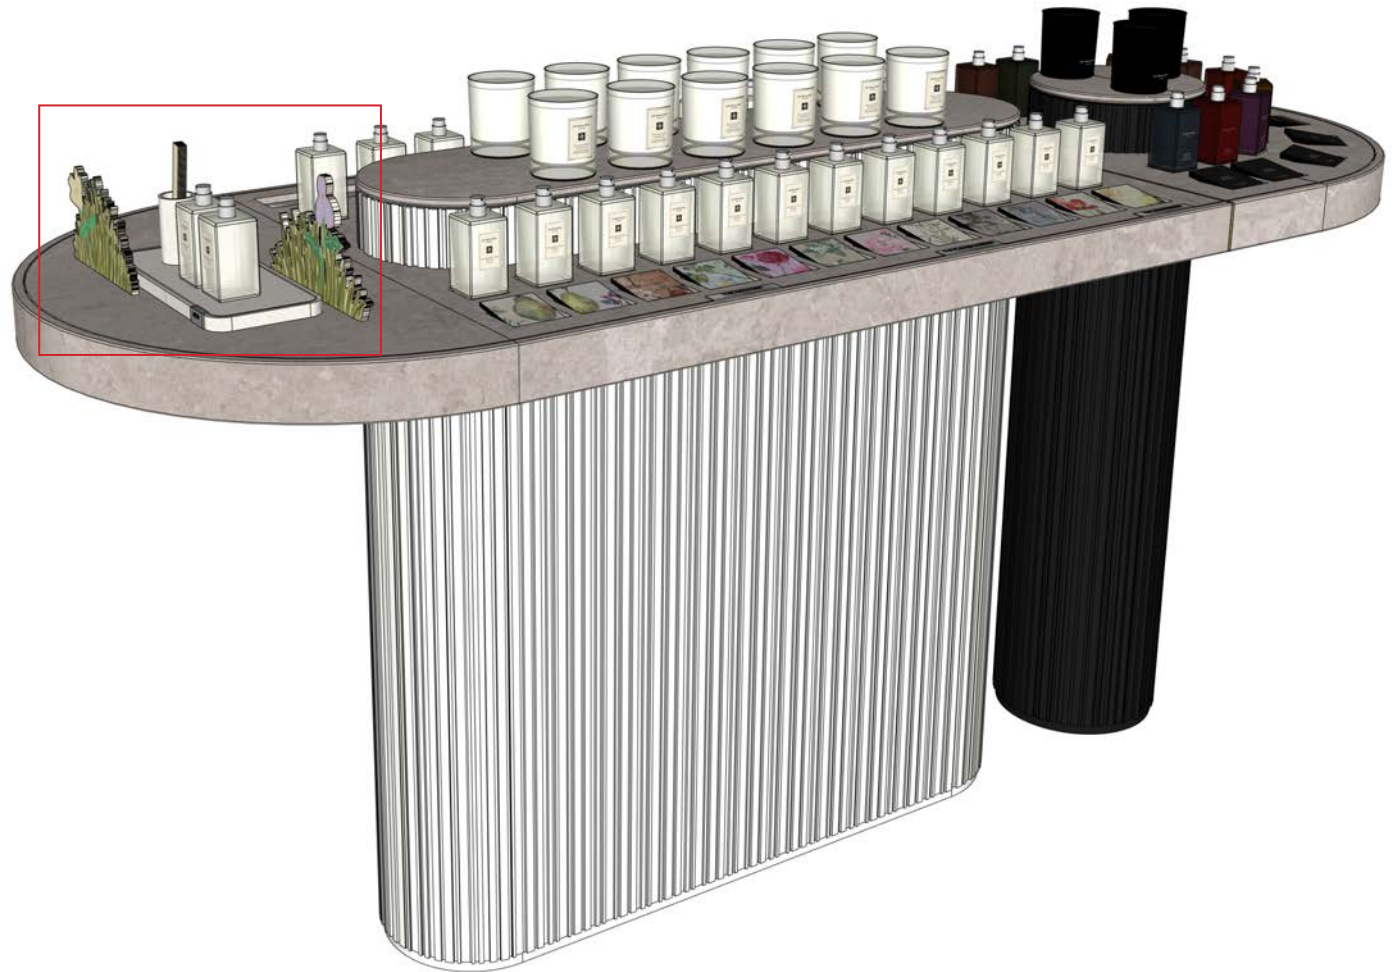

MODIFIED DISCOVERY TABLE

Place props with Tray if space permits.

Stone Riser or Edit Tray

- English Pear & Sweet Pea and English Pear & Freesia 100ml testers + props

COLOGNE CLASSIC

- Home Candle
- **The Herb Garden (Citrus)**
- Orange Marmalade
- Lime Basil & Mandarin
- Grapefruit
- Basil & Neroli
- (Archived - Continue to Sell Through)
- Earl Grey & Cucumber
- (Archived - Continue to Sell Through)

The Orchard (Fruity)

- English Pear & Freesia
- English Pear & Sweet Pea
- Fig & Lotus Flower
- Nectarine Blossom & Honey
- Raspberry Ripple

The Countryside (Light Floral)

- Blackberry & Bay
- Wild Bluebell
- Poppy & Barley
- Honeysuckle & Davana

The Flower Garden (Floral)

- Red Roses
- Orange Blossom
- Peony Blush & Suede
- Mimosa & Cardamom

The English Coast (Spicy)

- Wood Sage & Sea Salt

The Woods (Woody)

- Silver Birch & Lavender
- English Oak & Hazelnut
- Pomegranate Noir

COLOGNE INTENSE

- Home Candle Intense

Rich & Floral (Floral)

- Tuberose Angelica
- Red Hibiscus
- Jasmine Sambac & Marigold
- Scarlet Poppy
- Taif Rose
- Velvet Rose & Oud

Warm & Amber (Woody)

- Oud & Bergamot
- Cypress & Grapevine
- Hinoki & Cedarwood
- Dark Amber & Ginger Lily
- Myrrh & Tonka
- Vetiver & Golden Vanilla
- (Archived - Continue to Sell Through)
- Amber Labdanum

** Not every store will receive the same assortments.
Display what is provided.