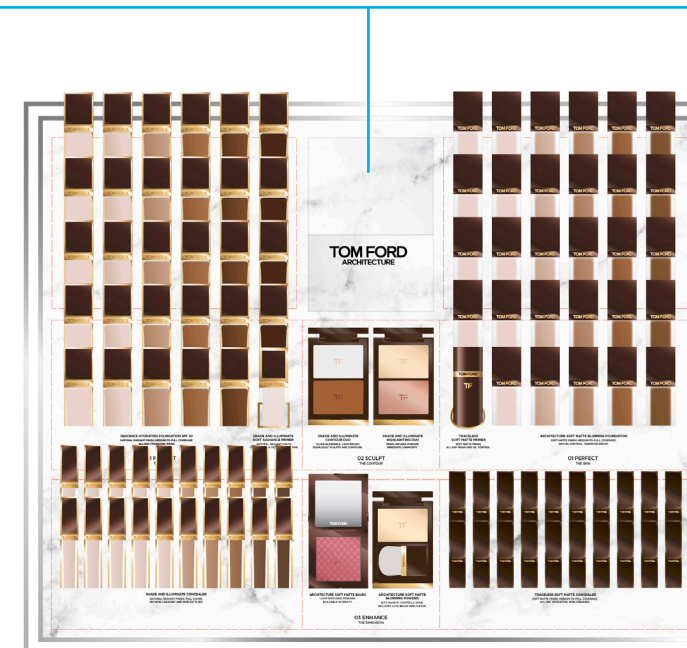

ALL EASELS OVERVIEW **NEW TILIE UPDATES APRIL - MAY**

EASELS ARE ALWAYS PLACED IN THE ORDER OF FACE, SOLEIL, LIP AND EYE.

SHIPPING DIRECTLY TO DOOR

ARCHITECTURE
SOFT MATTE BLURRING FOUNDATION EASEL ONLY

ARCHITECTURE
RADIANCE HYDRATION FOUNDATION EASEL ONLY