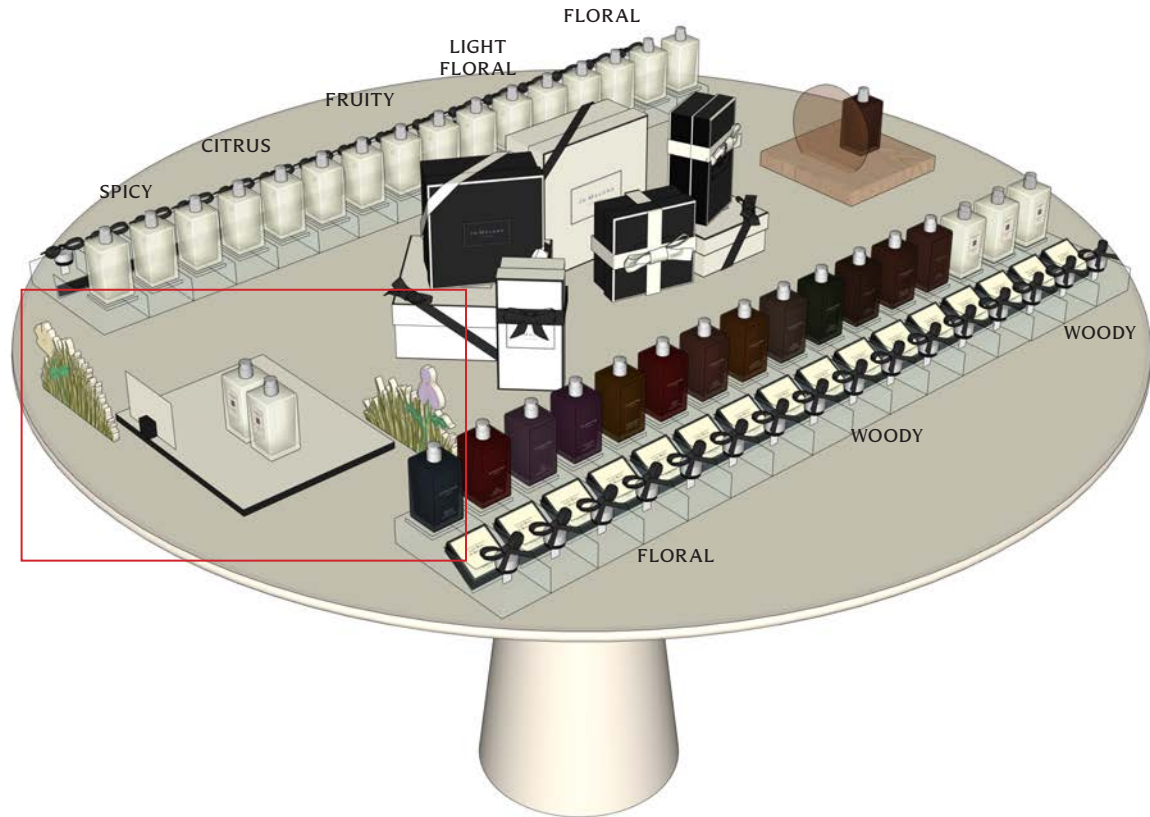

ARC MAIN DISCOVERY TABLE: LARGE

Place props with Edit Tray if space permits.

Edit Tray

- English Pear & Sweet Pea and English Pear & Freesia 100ml testers + props

Amber Labdanum Riser

- Amber Labdanum 100ml

COLOGNE CLASSIC

The Herb Garden (Citrus)

- Orange Marmalade
- Lime Basil & Mandarin
- Grapefruit
- Basil & Neroli
- (Archived - Continue to Sell Through)
- Earl Grey & Cucumber
- (Archived - Continue to Sell Through)

The Orchard (Fruity)

- English Pear & Freesia
- English Pear & Sweet Pea
- Fig & Lotus Flower
- Nectarine Blossom & Honey
- Raspberry Ripple

The Countryside (Light Floral)

- Blackberry & Bay
- Wild Bluebell
- Poppy & Barley
- Honeysuckle & Davana

The Flower Garden (Floral)

- Red Roses
- Orange Blossom
- Peony Blush & Suede
- Mimosa & Cardamom

The English Coast (Spicy)

- Wood Sage & Sea Salt

The Woods (Woody)

- Silver Birch & Lavender
- English Oak & Hazelnut
- Pomegranate Noir

COLOGNE INTENSE

Rich & Floral (Floral)

- Tuberose Angelica
- Red Hibiscus
- Jasmine Sambac & Marigold
- Scarlet Poppy
- Taif Rose
- Velvet Rose & Oud

Warm & Amber (Woody)

- Oud & Bergamot
- Cypress & Grapevine
- Hinoki & Cedarwood
- Dark Amber & Ginger Lily
- Myrrh & Tonka
- Vetiver & Golden Vanilla
- (Archived - Continue to Sell Through)
- Amber Labdanum

** Not every store will receive the same assortments.
Display what is provided.