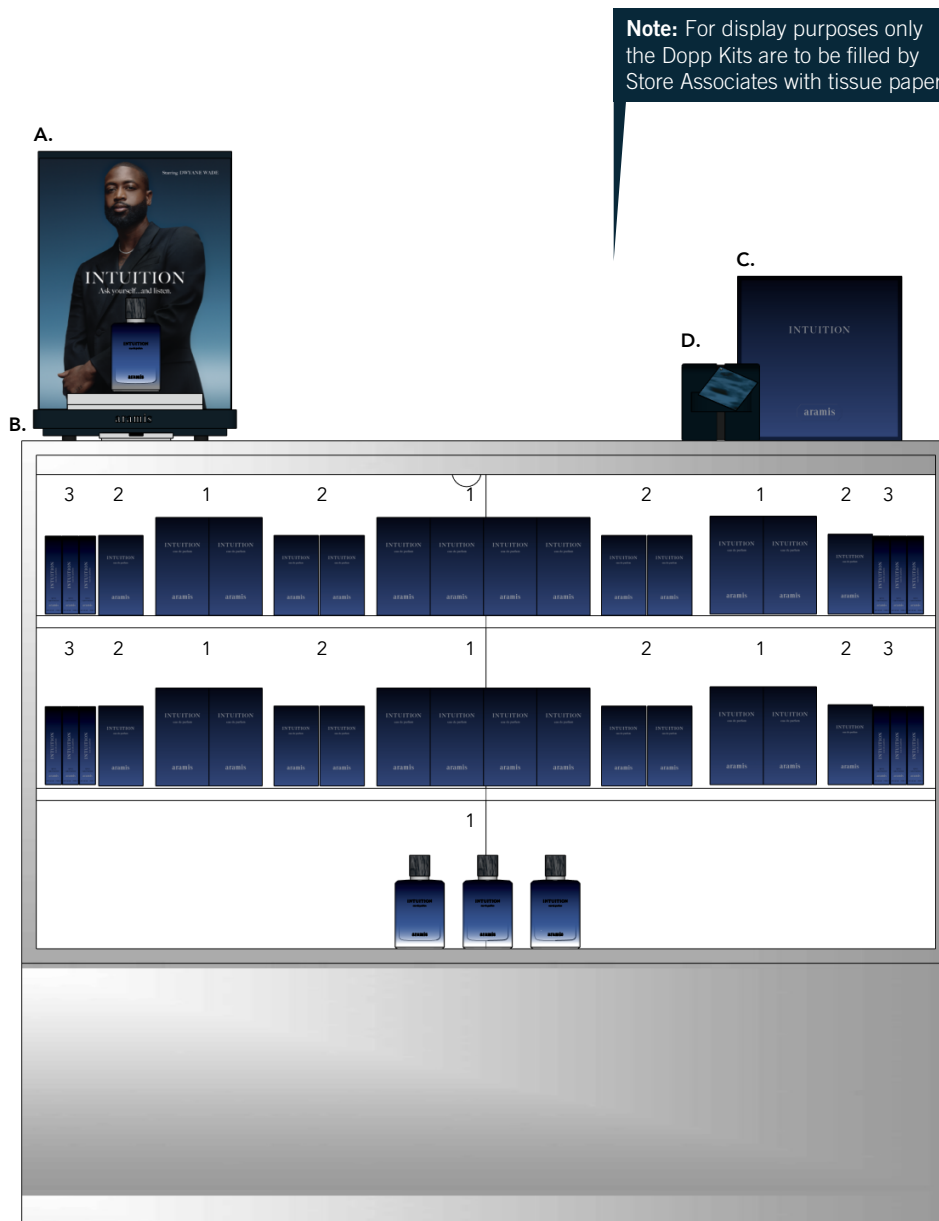

Details

1. Intuition
1. 100ml Cologne
  2. 50ml Cologne
  3. 10ml Cologne

Top Of Counter

- A. Counter Tester
- B. Blotter Holder
- C. Intuition Gift Set
- D. Intuition Dopp Kit