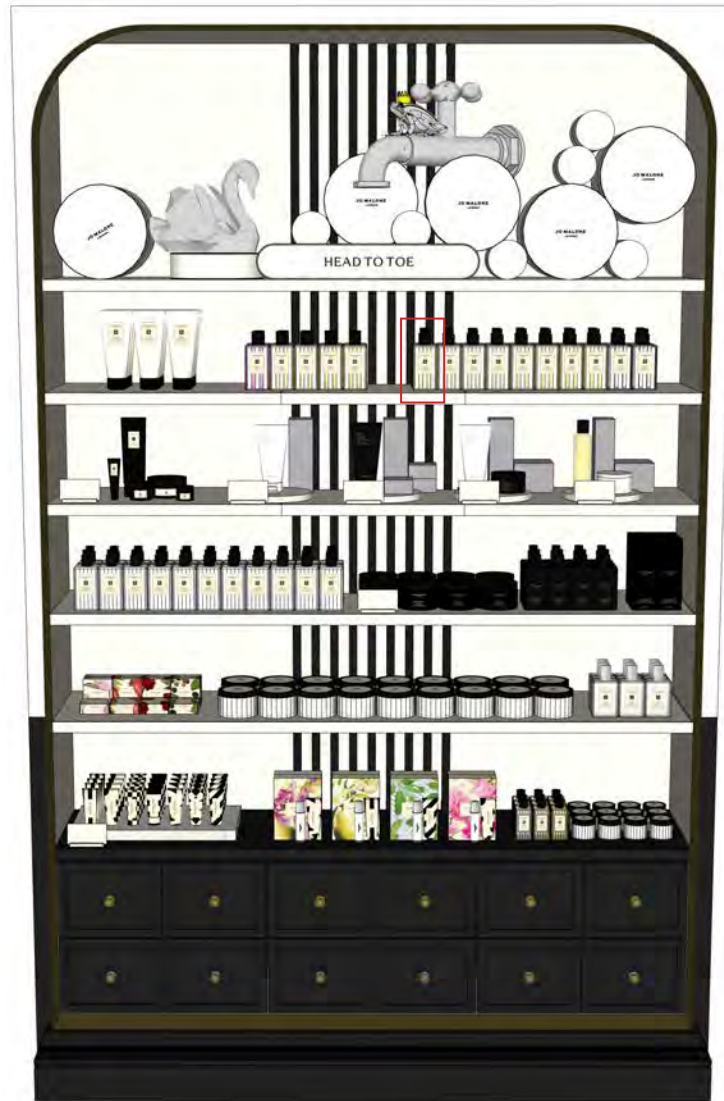

BATH & BODY BAY: NRE

SHELF 1

- Bay Header

SHELF 2

- Exfoliating Shower Gel
- Bath Oil
- Body & Hand Wash 250ml
- Add English Oak & Hazelnut Wash

SHELF 3

- Vitamin E Collection
- Purify Shower Gel
- Revitalise Body Gel-Cream
- Revitalise Exfoliating Soap
- Enrich Shower Cream
- Enrich Body Balm
- Restore Body Oil
- Restore Body Treatment Scrub

SHELF 4

- Body & Hand Lotion
- Body Creme Intense
- Body & Hand Lotion Intense
- All Over Body Spray

SHELF 5

- Soap
- Body Creme
- Body Mist

SHELF 6

- Hand Creams on tray
- English Pear & Sweet Pea Cologne & Hand Duo
- English Pear & Freesia Handbag Duo
- Wood Sage & Sea Salt Handbag Duo
- Peony & Blush Suede Handbag Duo
- Little Luxuries

LARGE