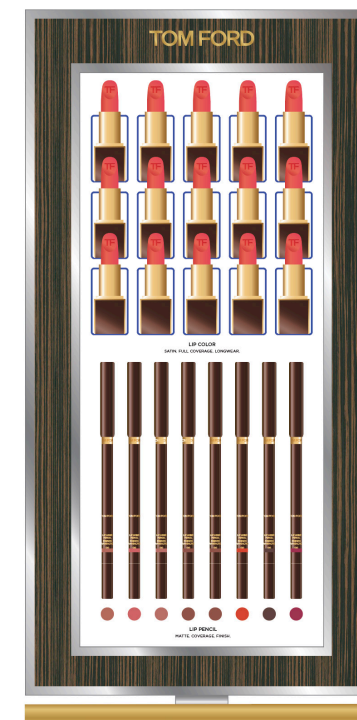

RUNWAY
LIP SAF
SHIPPING DIRECT TO DOOR