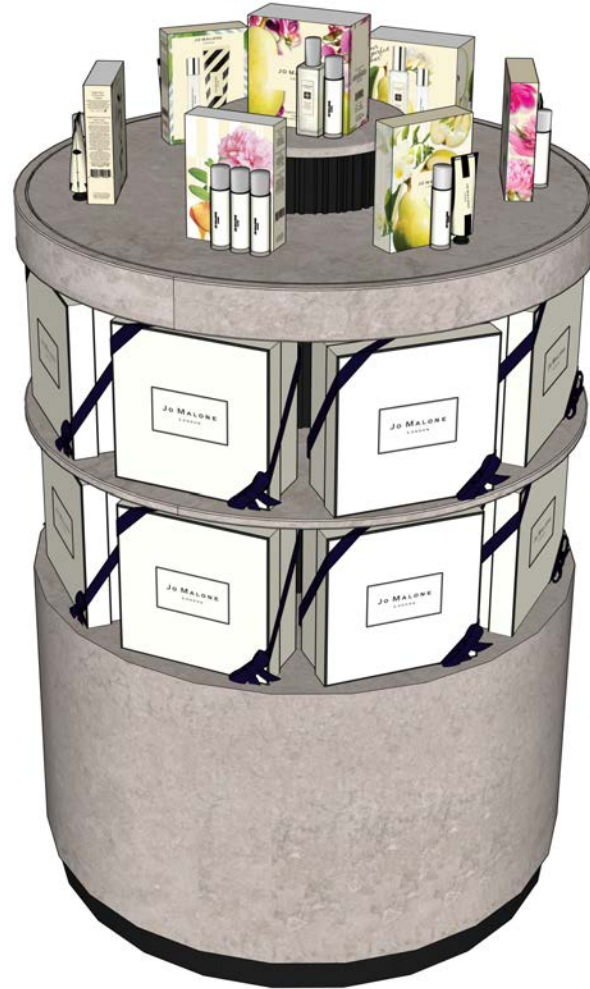

MODIFIED ROUND TABLE

SHELF 1

- English Pear & Sweet Pea Cologne Duo
- English Pear & Freesia Cologne Duo
- Fresh & Floral Travel Trio
- English Pear & Sweet Pea Cologne & Hand Duo
- English Pear & Freesia Handbag Duo
- Wood Sage & Sea Salt Handbag Duo
- Peony & Blush Suede Handbag Duo

SHELF 2

- Gift boxes with black ribbon

SHELF 3

- Gift boxes with black ribbon

SIGNAGE

** Not every store will receive the same assortments.
Display what is provided.