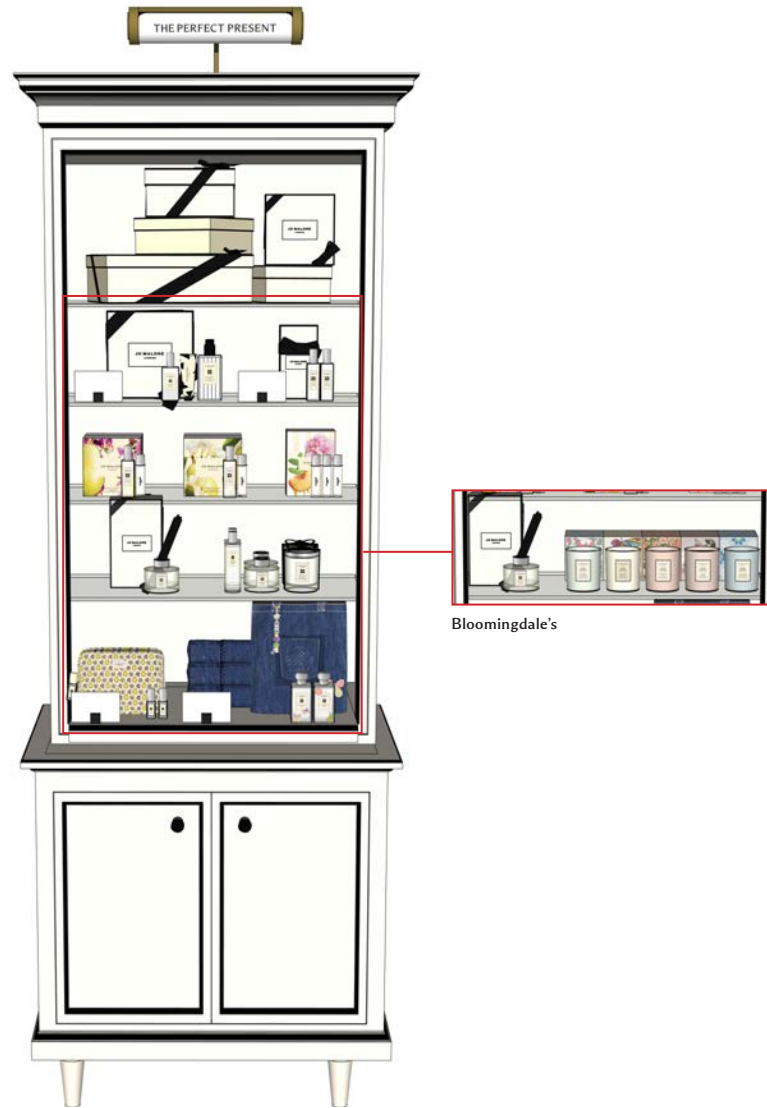

GIFTING BAY: CLASSIC

SHELF 1

- Bay Header

SHELF 2

- English Pear & Sweet Pea Hair Mist, Hand Cream, English Pear & Freesia Body & Hand Wash + Gift Box
- English Pear & Sweet Pea and English Pear & Freesia 30mls + Gift Box

SHELF 3

- English Pear & Sweet Pea Cologne Duo
- English Pear & Freesia Cologne Duo
- Fresh & Floral Travel Trio

SHELF 4

- English Pear & Freesia Diffuser + Gift Box
- English Pear & Freesia Room Spray, Diffuser and Home Candle

Bloomingdale's

- English Pear & Freesia Diffuser + Gift Box
- Little Greene Candle Collection

SHELF 5

- Mother's Day Pear-fect Set, EPSP + EPF 9mls
- Rolled up denim tote bags with EPSP + EPF 100mls
- Rolled up denim tote bags, and one filled with tissue paper, "Sister" keychain and adhesive patches, EPSP + EPF 100mls

Bloomingdale's

SIGNAGE

Ripe for the picking
Our English Pear collection branches out.
Discover our new decorated hand creams
and English Pear & Sweet Pea Hair Mist.

Experience the sunlit orchard
Sister scents, one bond and an English pear
in every bottle. Discover English Pear & Freesia
and English Pear & Sweet Pea.