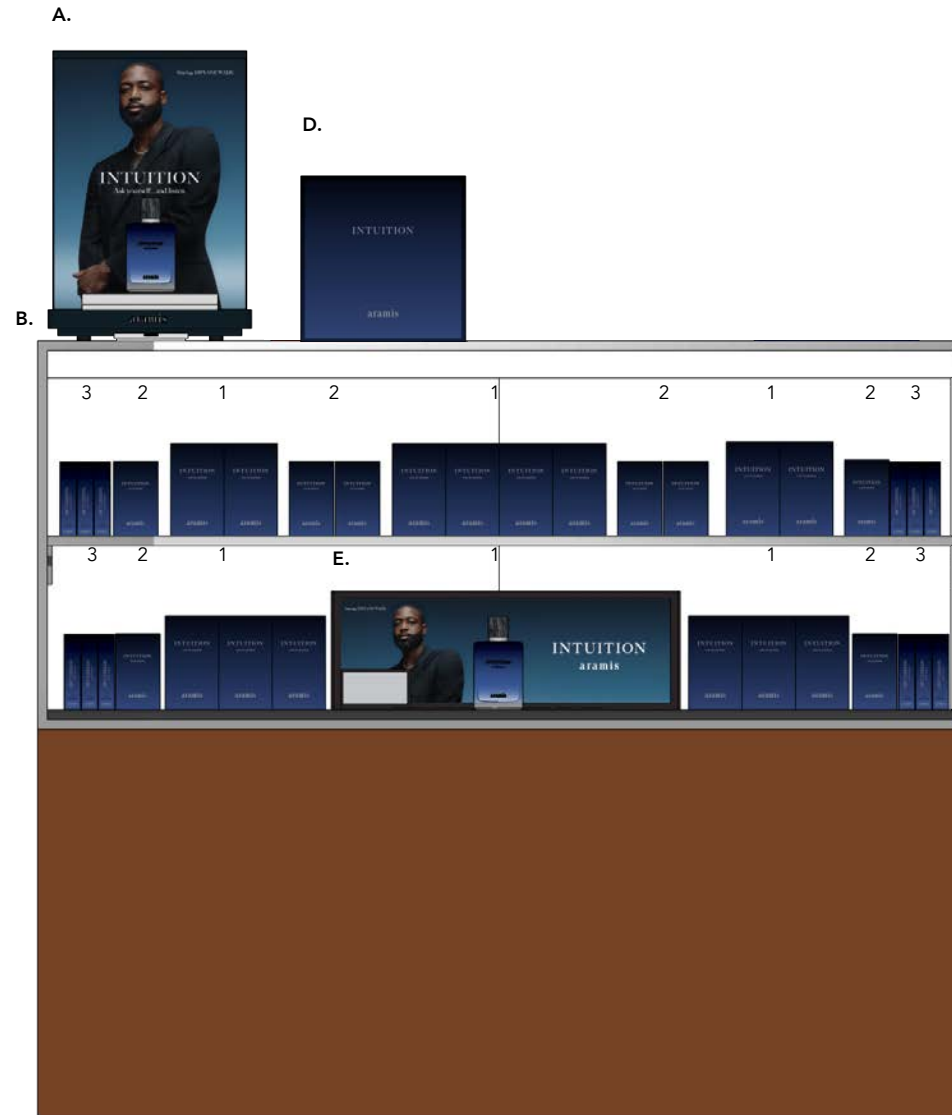

Details

- Intuition
1. 100ml Cologne
2. 50ml Cologne
3. 10ml Cologne

Top Of Counter

- A. Intuition Tester Unit
- B. Blotter Holder
- C. Classic Tester Unit
- D. Intuition Gift Set
- E. In Case Merchandiser