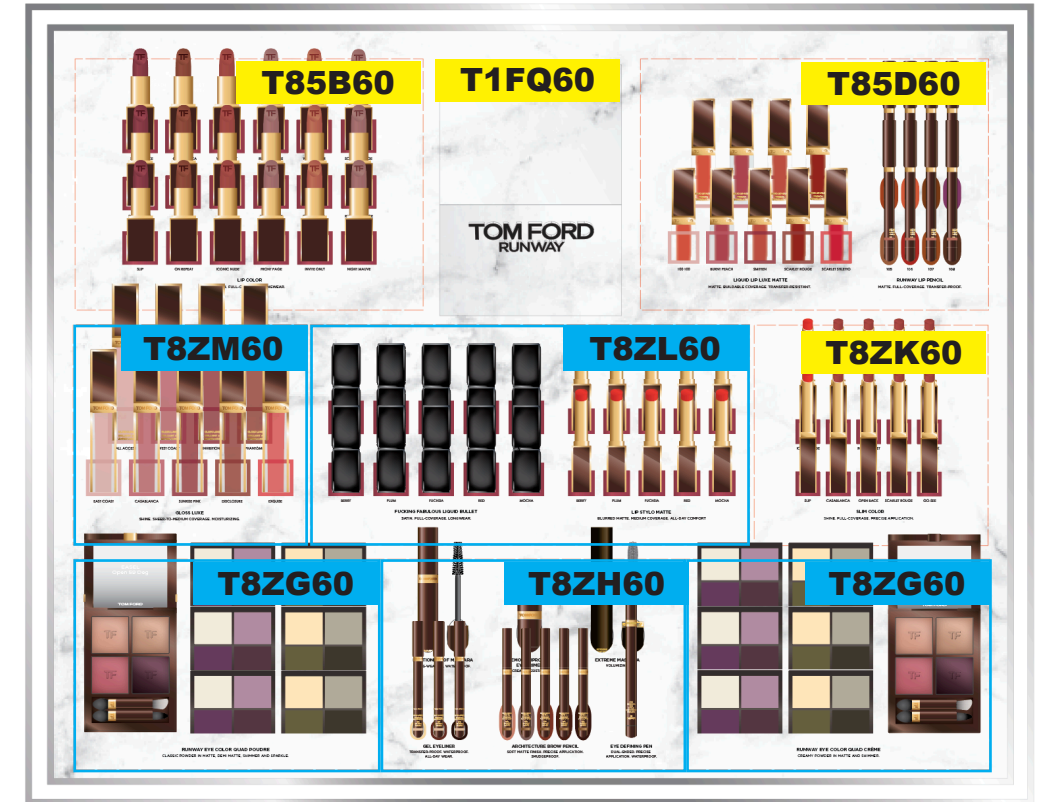

IF SHIPMENT OF NEW FACTICES IS DELAYED, PLEASE PLACE TESTABLE BULLET DOWN

RUNWAY EASEL SCHEMATICS NEW TILIE UPDATES APRIL - MAY

NEW VISUAL

EXISTING TILE CODES

NEW TILE CODES

RUNWAY
LIP EASEL
SHIPPING DIRECTLY TO DOOR

EASEL LEFT TO RIGHT / TOP TO BOTTOM

- GLOSS LUXE (9)
- LIQUID LIP LUXE MATTE (9)
- LIP PENCIL (8)
- FUCKING FABULOUS LIP (10)
- SLIM LIP COLOR SHINE (10)
- LIP COLOR (18)
- LIP COLOR MATTE (7)

DOUBLE-ENDED FACTICE

- LIP COLOR
- LIP COLOR MATTE

RUNWAY
EYE EASEL
SHIPPING DIRECTLY TO DOOR

EASEL LEFT TO RIGHT / TOP TO BOTTOM

- EMOTIONPROOF EYE PRIMER (1)
- BROW LAMINATOR (1)
- ARCHITECTURE BROW PENCIL (5)
- GEL LINER (3)
- EMOTIONPROOF MASCARA (WAND FACTICE) (10)
- EXTREME MASCARA(WAND FACTICE) (1)
- EYE DEFINING PEN (1)
- RUNWAY ECQ POWDRE FULL SIZE (2)
- RUNWAY ECQ CRÈME FULL SIZE (2)
- RUNWAY ECQ POWDRE FULL SIZE (1)
- RUNWAY ECQ POWDRE GODET TESTER PAN (6)
- RUNWAY ECQ CRÈME GODET TESTER PAN (6)
- RUNWAY ECQ CRÈME FULL SIZE (1)

RUNWAY
EYE + LIP EASEL
SHIPPING DIRECTLY TO DOOR

EASEL LEFT TO RIGHT / TOP TO BOTTOM

- LIP COLOR (18)
- LIQUID LIP LUXE MATTE (9)
- LIP PENCIL (8)
- GLOSS LUXE (9)
- FUCKING FABULOUS LIP (10)
- LIP STYLO MATTE (10)
- RUNWAY ECQ POWDRE FULL SIZE (1)
- RUNWAY ECQ GODET TESTER PAN (6)
- EMOTIONPROOF MASCARA (1)
- EMOTIONPROOF EYE PRIMER (1)
- EXTREME MASCARA (1)
- GEL LINER (3)
- ARCHITECTURE BROW PENCIL (5)
- EYE DEFINING PEN (1)
- RUNWAY ECQ GODET TESTER PAN (6)
- RUNWAY ECQ CRÈME FULL SIZE (1)