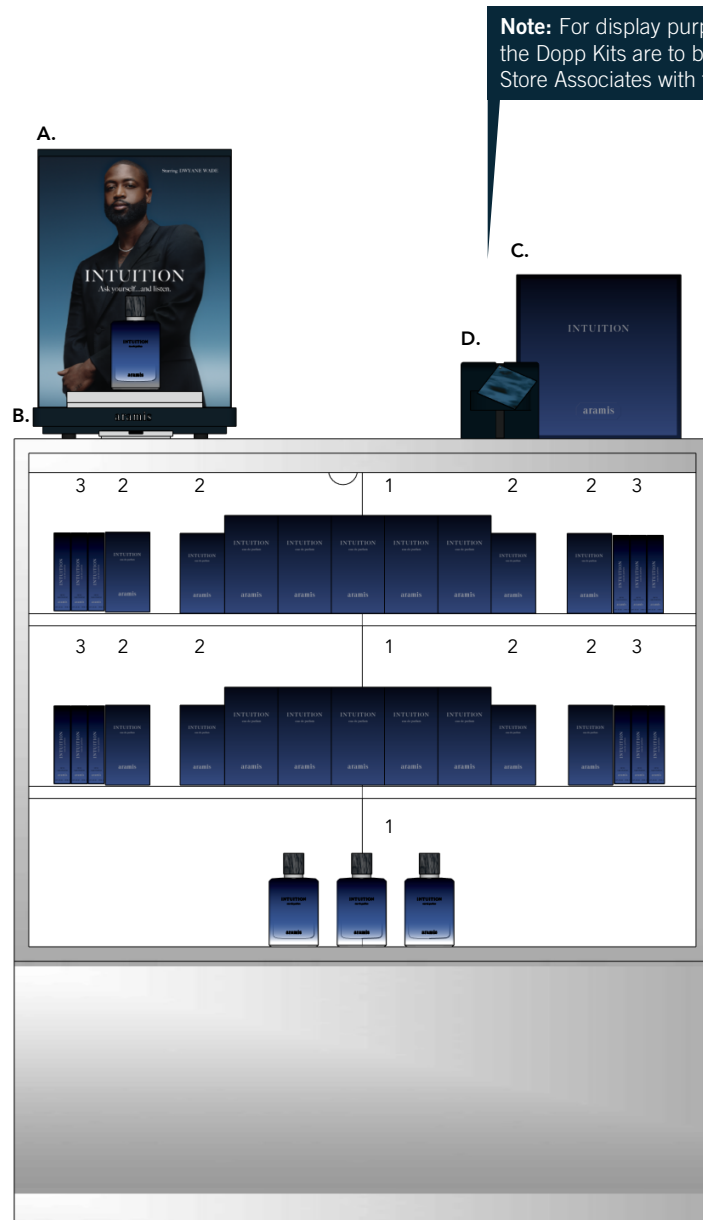

Note: For display purposes only the Dopp Kits are to be filled by Store Associates with tissue paper.

Details

- Intuition
1. 100ml Cologne
2. 50ml Cologne
3. 10ml Cologne

Top Of Counter

- A. Counter Tester
- B. Blotter Holder
- C. Intuition Gift Set
- D. Intuition Dopp Kit