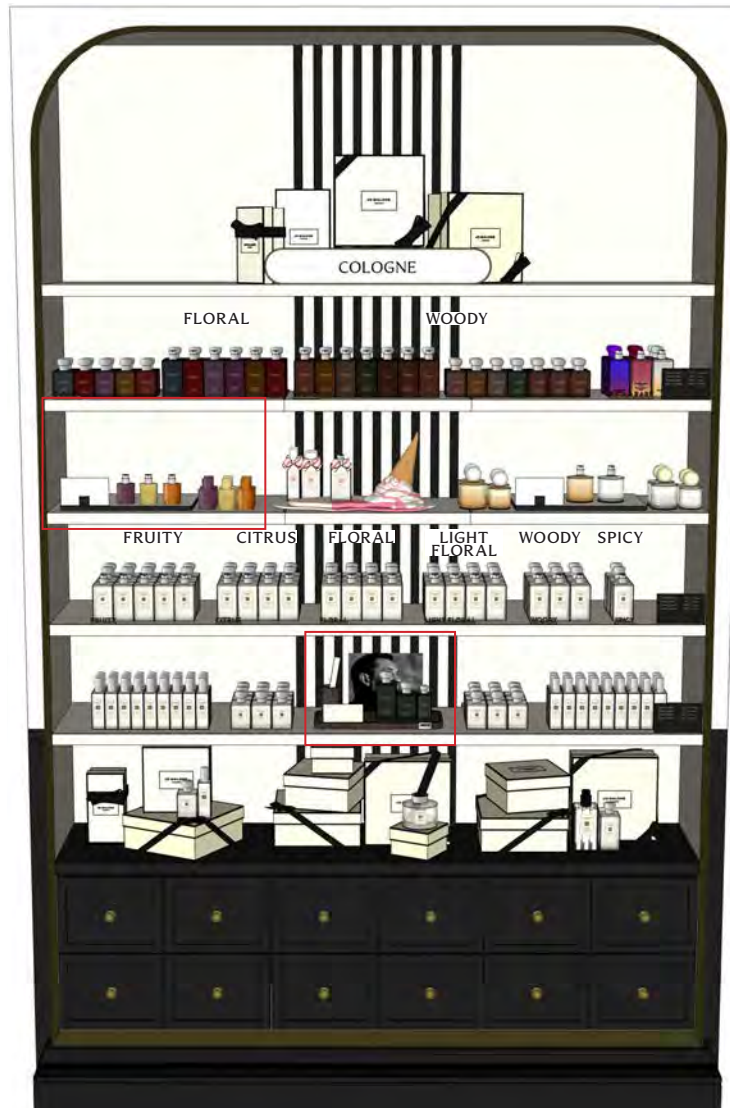

COLOGNE & COLOGNE INTENSE BAY: NRE (ARCHIVED)

See the last page for Cologne Stories.

SHELF 1

- Bay Header

SHELF 2

- Rich & Floral Cologne Intense 50ml, 100ml
- Warm & Amber Cologne Intense 50ml, 100ml
- Cologne Absolu

SHELF 3

- Edit tray with **Scarlet Beetroot, Velvety Butternut, Carrot Blossom 30ml testers followed by stock**
- Raspberry Ripple riser
- Beach Blossom 100ml, 50ml
- Edit tray with Beach Blossom and Frangipani Flower 100ml testers
- Frangipani Flower 100ml, 30ml

SHELF 4

- Cologne 100ml

SHELF 5

- Cologne 30ml (Large)
- Cologne 50ml (Large)
- Wooden Riser with Cypress & Grapevine 100ml, 50ml, **30ml**
- Cologne 100ml (Small)

SHELF 6

- Gifting Story (Large)
- Cologne 30ml (Small)
- Cologne 50ml (Small)

LARGE