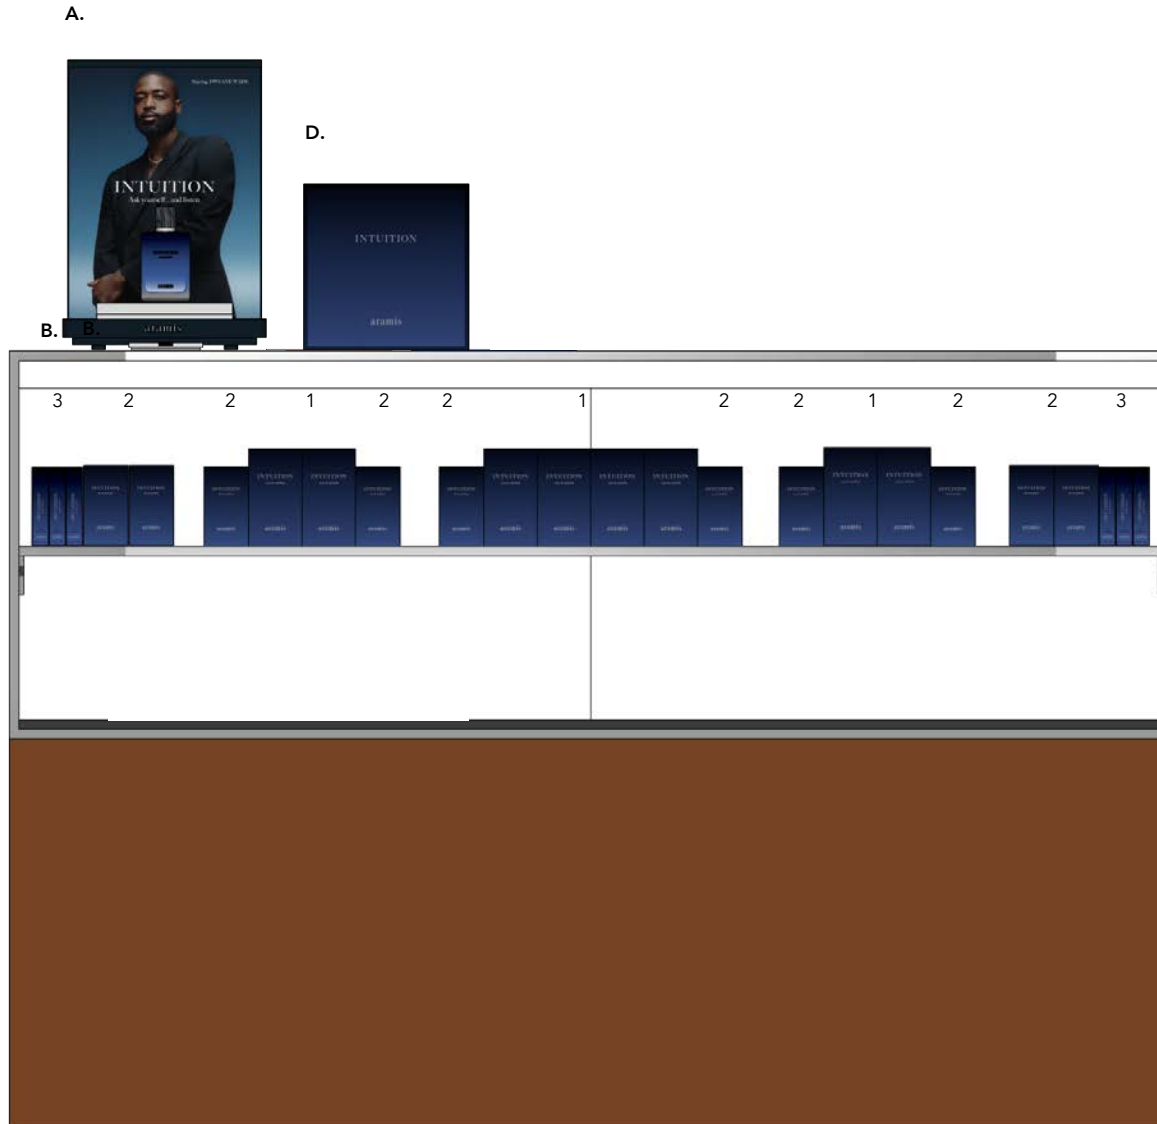

Details

1. Intuition
1. 100ml Cologne
  2. 50ml Cologne
  3. 10ml Cologne

Top Of Counter

- A. Intuition Tester Unit
- B. Blotter Holder
- C. Classic Tester Unit
- D. Intuition Gift Set