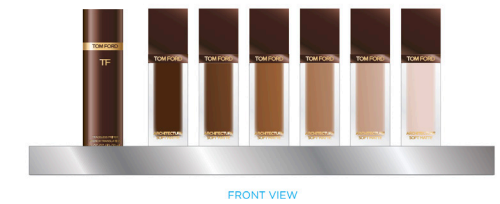

LEFT TO RIGHT / TOP TO BOTTOM

- RADIANCE HYDRATING FOUNDATION (18)
- SHADE AND ILLUMINATE CONCEALER (10)

ARCHITECTURE
SOFT MATTE + SHADE AND ILLUMINATE MAF

LEFT TO RIGHT / TOP TO BOTTOM

- EYE COLOR QUAD CREME (3)
- ECQ CREME NEW FORMULA (2)
- EYE COLOR QUAD (3)
- EYE DEFINING PEN (1)
- GEL EYELINER (3)
- EMOTIONPROOF EYE PRIMER (1)
- BROW SCULPTOR (5)
- BROW LAMINATOR (1)