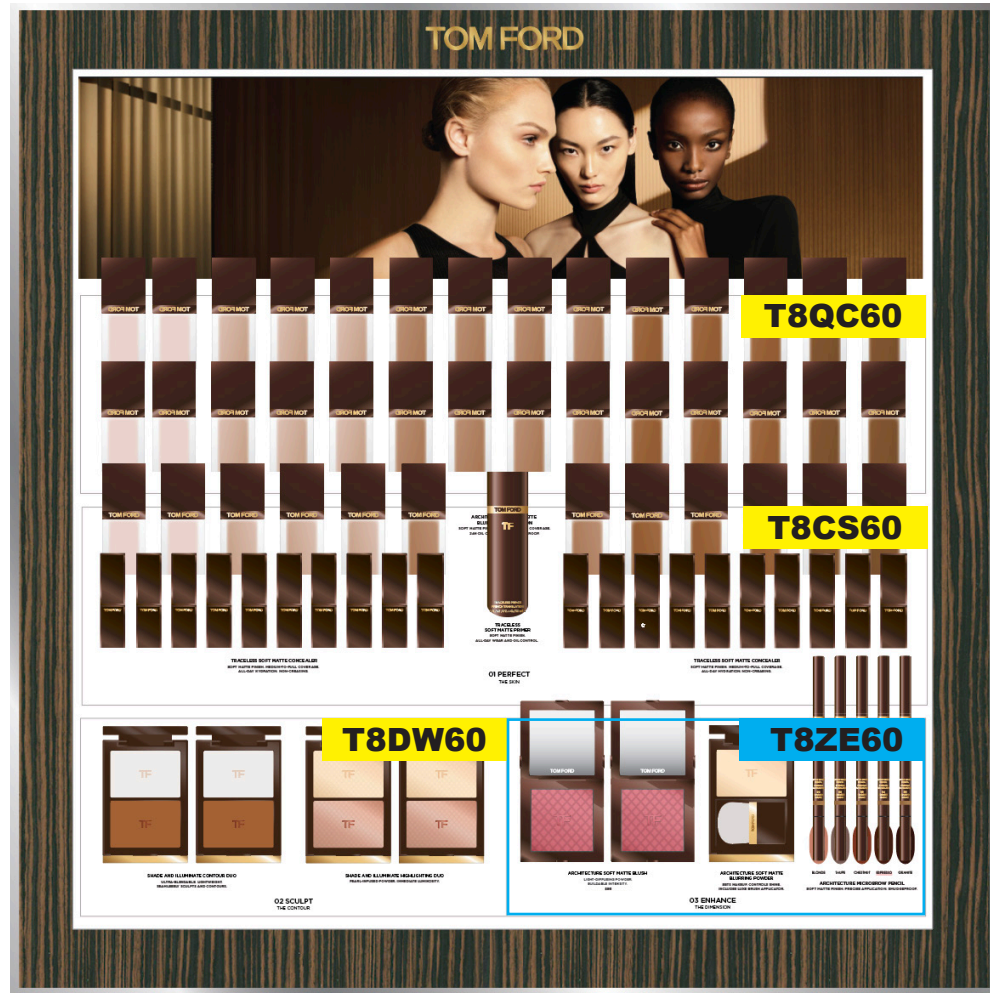

SOLEIL
EASEL

RUNWAY
LIP EASEL

RUNWAY
EYE EASEL

RUNWAY
EYE + LIP EASEL

ARCHITECTURE EASEL SCHEMATICS APRIL / MAY

EXISTING TILE CODES

NEW TILE CODES

ARCHITECTURE
SOFT MATTE BLURRING FOUNDATION EASEL