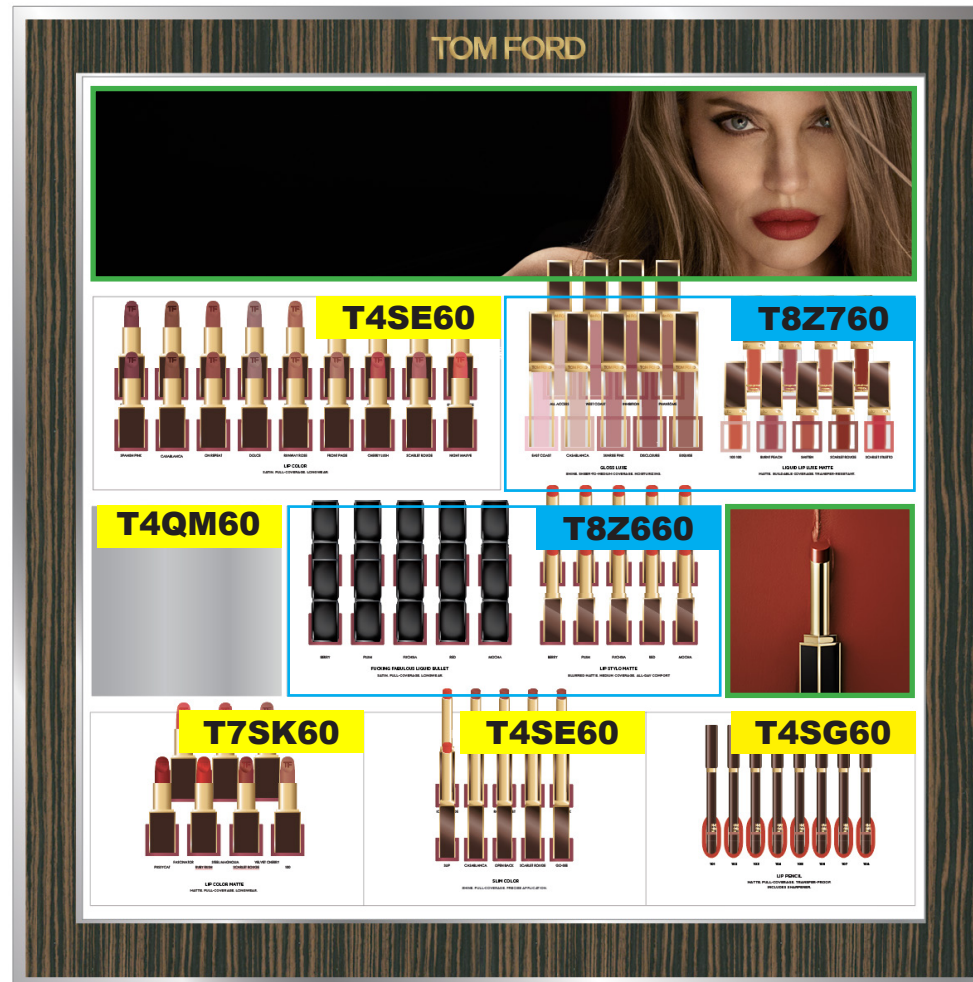

RUNWAY EASEL SCHEMATICS APRIL / MAY

NEW VISUAL EXISTING TILE CODES
NEW TILE CODES

RUNWAY
LIP EASEL

EASEL LEFT TO RIGHT / TOP TO BOTTOM

- LIP COLOR (20)
- GLOSS LUXE (10)
- LIQUID LIP LUXE MATTE (10)
- FUCKING FABULOUS LIP (10) DEF
- LIP STYLO MATTE (10)
- LIP COLOR MATTE (7)
- SLIM LIP COLOR SHINE (10)
- LIP PENCIL (8)