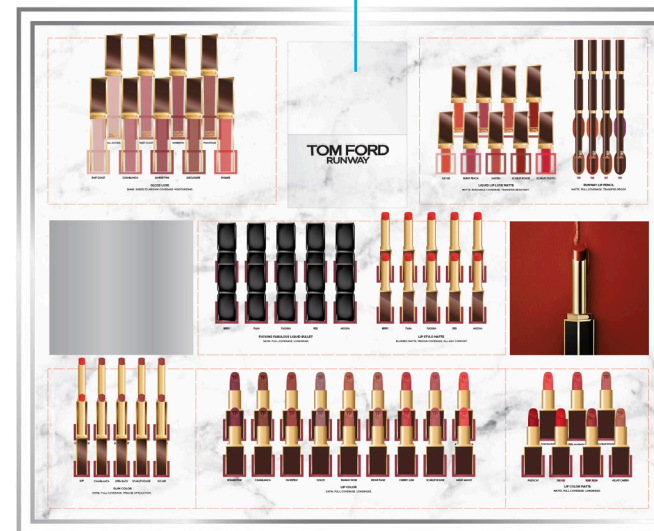

RUNWAY
LIP EASEL