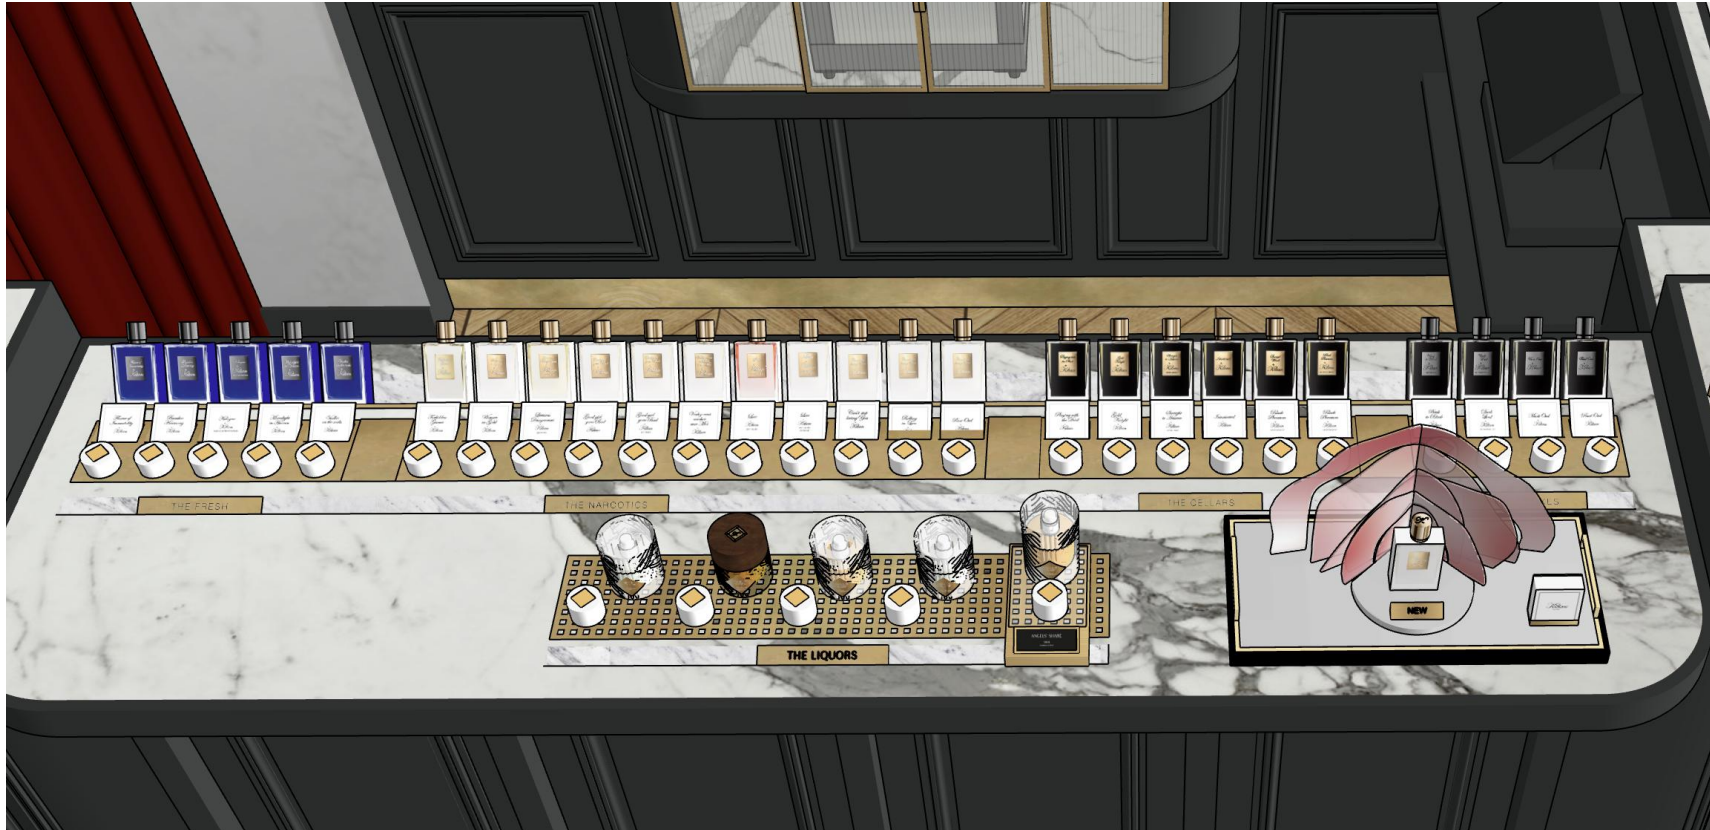

Small Tray

IMPORTANT NOTE

Remove from all counters and
trash insert & riser

Bar – option 2

HERO'S

HERO'S MERCHANDISING

1

KIT LARGE TRAY + LARGE TOP MIRROR
N550600001