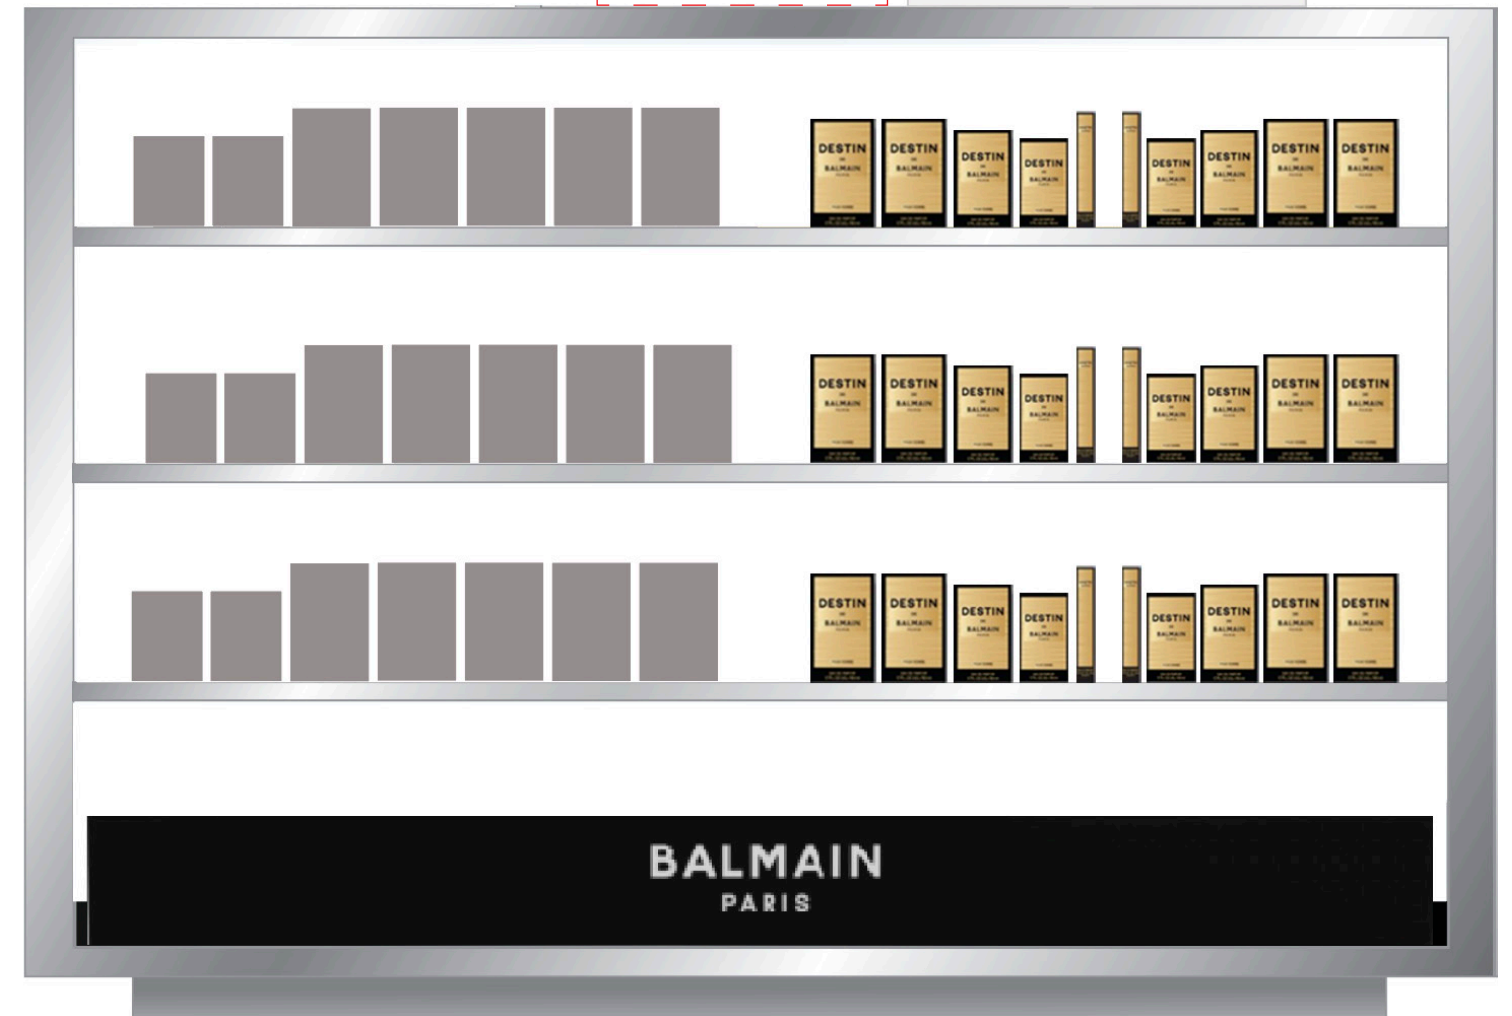

DESTIN DE BALMAIN | MACY'S HALF CASELINES

FY26 | OCD 4/1
MACY'S

FIELD TO PROVIDE PHOTOS OF THEIR CASELINES TO DETERMINE CASELINE VISUAL NEEDS

1. TOC (CODE: B25Q-60-0001)

MERCHANDISE 50ML TESTER

2. SET:

MERCHANDISE ON COUNTER NEXT TO TOC

MACY'S HALF CASELINE

TOP SHELF: (FROM LEFT TO RIGHT)

- 2x DESTIN DE BALMAIN 100ML
- 1x DESTIN DE BALMAIN 50ML
- 1x DESTIN DE BALMAIN 30ML
- 2x DESTIN DE BALMAIN 10ML
- 1x DESTIN DE BALMAIN 30ML
- 1x DESTIN DE BALMAIN 50ML
- 2x DESTIN DE BALMAIN 100ML

MIDDLE SHELF: (FROM LEFT TO RIGHT)

- 2x DESTIN DE BALMAIN 100ML
- 1x DESTIN DE BALMAIN 50ML
- 1x DESTIN DE BALMAIN 30ML
- 2x DESTIN DE BALMAIN 10ML
- 1x DESTIN DE BALMAIN 30ML
- 1x DESTIN DE BALMAIN 50ML
- 2x DESTIN DE BALMAIN 100ML

BOTTOM SHELF: (FROM LEFT TO RIGHT)

- 2x DESTIN DE BALMAIN 100ML
- 1x DESTIN DE BALMAIN 50ML
- 1x DESTIN DE BALMAIN 30ML
- 2x DESTIN DE BALMAIN 10ML
- 1x DESTIN DE BALMAIN 30ML
- 1x DESTIN DE BALMAIN 50ML
- 2x DESTIN DE BALMAIN 100ML