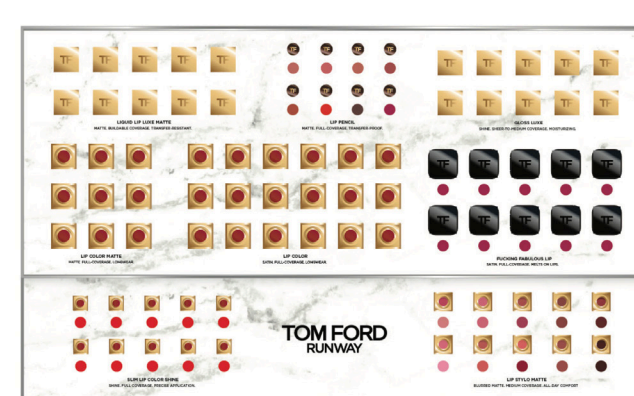

FRONT VIEW

RUNWAY
LIP TWO-TIER
NEW INSERT - SHIPPING DIRECT TO DOOR