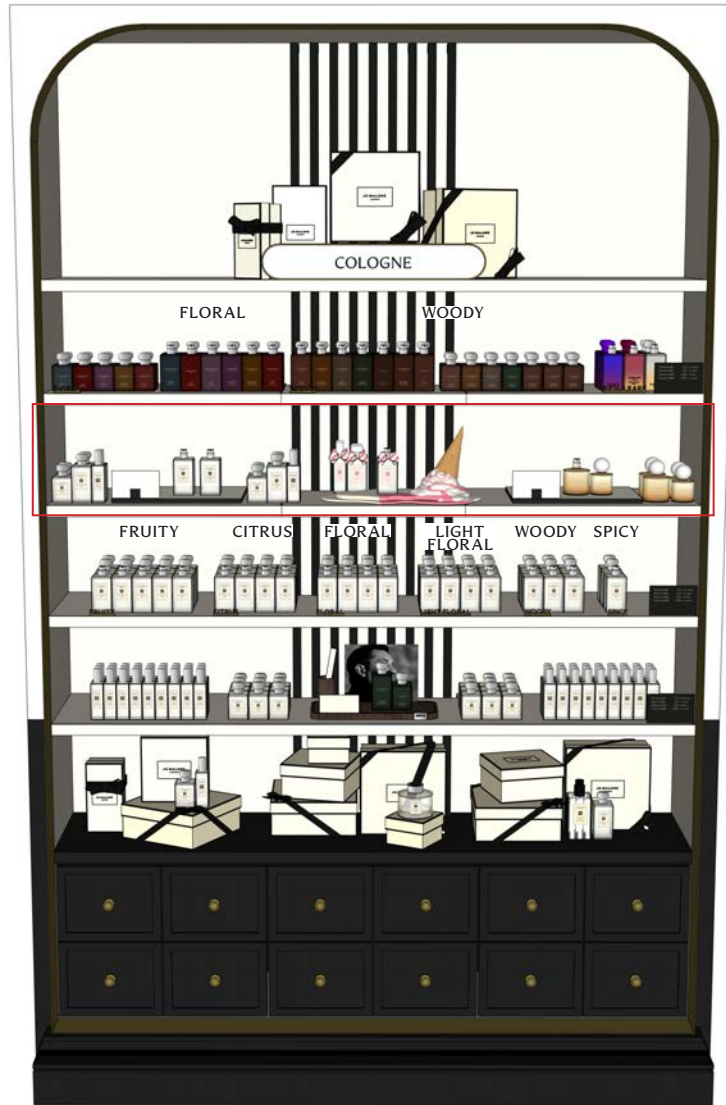

COLOGNE & COLOGNE INTENSE BAY: NRE

See the last page for Cologne Stories.

SHELF 1

- Bay Header

SHELF 2

- Rich & Floral Cologne Intense 50ml, 100ml
- Warm & Amber Cologne Intense 50ml, 100ml
- Cologne Absolu

SHELF 3

- English Pear & Sweet Pea 50ml, 100ml, 30ml
- Edit tray with ESPS + EPF 100ml testers
- English Pear & Freesia 50ml, 100ml, 30ml
- Raspberry Ripple riser (Large)
- Edit tray with Beach Blossom testers
- Beach Blossom 100ml, 50ml

SHELF 4

- Cologne 100ml

SHELF 5

- Cologne 30ml (Large)
- Cologne 50ml (Large)
- Wooden Riser with Cypress & Grapevine 100ml and 50ml
- Cologne 100ml (Small)

SHELF 6

- Gifting Story (Large)
- Cologne 30ml (Small)
- Cologne 50ml (Small)

LARGE