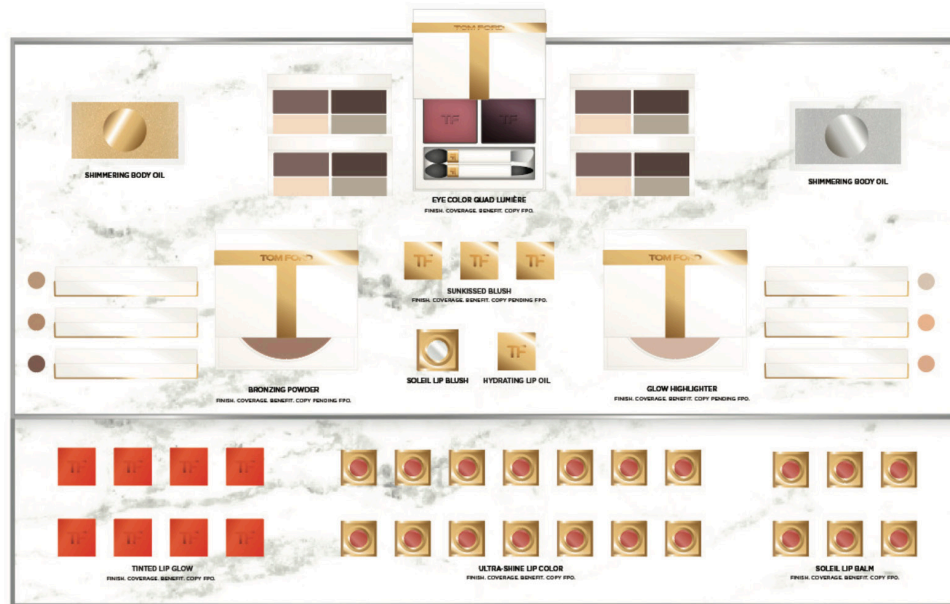

EXISTING TILE CODES

NEW TILE CODES

SOLEIL + RUNWAY TWO-TIER SCHEMATICS NEW INSERTS FOR SOLEIL, LIP AND EYE

T8SP600001

- SOLEIL**
SOLEIL TWO-TIER
NEW INSERT - SHIPPING DIRECT TO DOOR
TOP TIER LEFT TO RIGHT / TOP TO BOTTOM
- SHIMMERING BODY OIL (1)
 - ECQ GODET TESTER PAN (2)
 - ECQ FULL SIZE (1)
 - ECQ GODET TESTER PAN (2)
 - SHIMMERING BODY OIL (1)
 - SOLEIL BRONZING POWDER (3)
 - SOLEIL BRONZING POWDER (1)
 - SUNKISSED BLUSH (3)
 - SOLEIL LIP BLUSH (1)
 - HYDRATING LIP OIL (1)
 - SOLEIL GLOW HIGHLIGHTER (1)
 - SOLEIL GLOW HIGHLIGHTER (3)
- LOWER TIER LEFT TO RIGHT**
- TINTED LIP GLOW (8)
 - ULTRASHINE LIP COLOR (14)
 - LIP BALM (6)
- FACTICES FOR ULTRASHINE LIP COLOR**