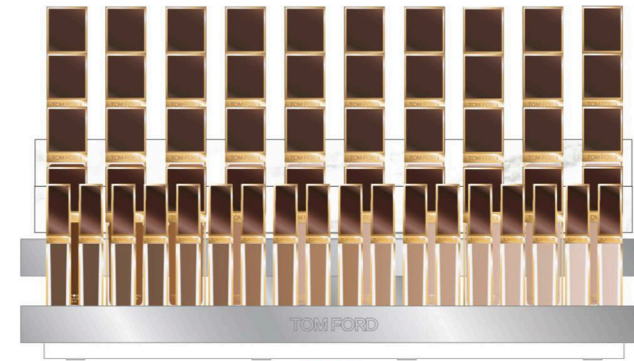

ALL TWO-TIERS OVERVIEW APRIL - MAY

NEW INSERTS FOR FACE, SOLEIL, LIP AND EYE.

TWO - TIERS ARE ALWAYS PLACED IN THE ORDER OF FACE, SOLEIL, LIP AND EYE.

FRONT VIEW