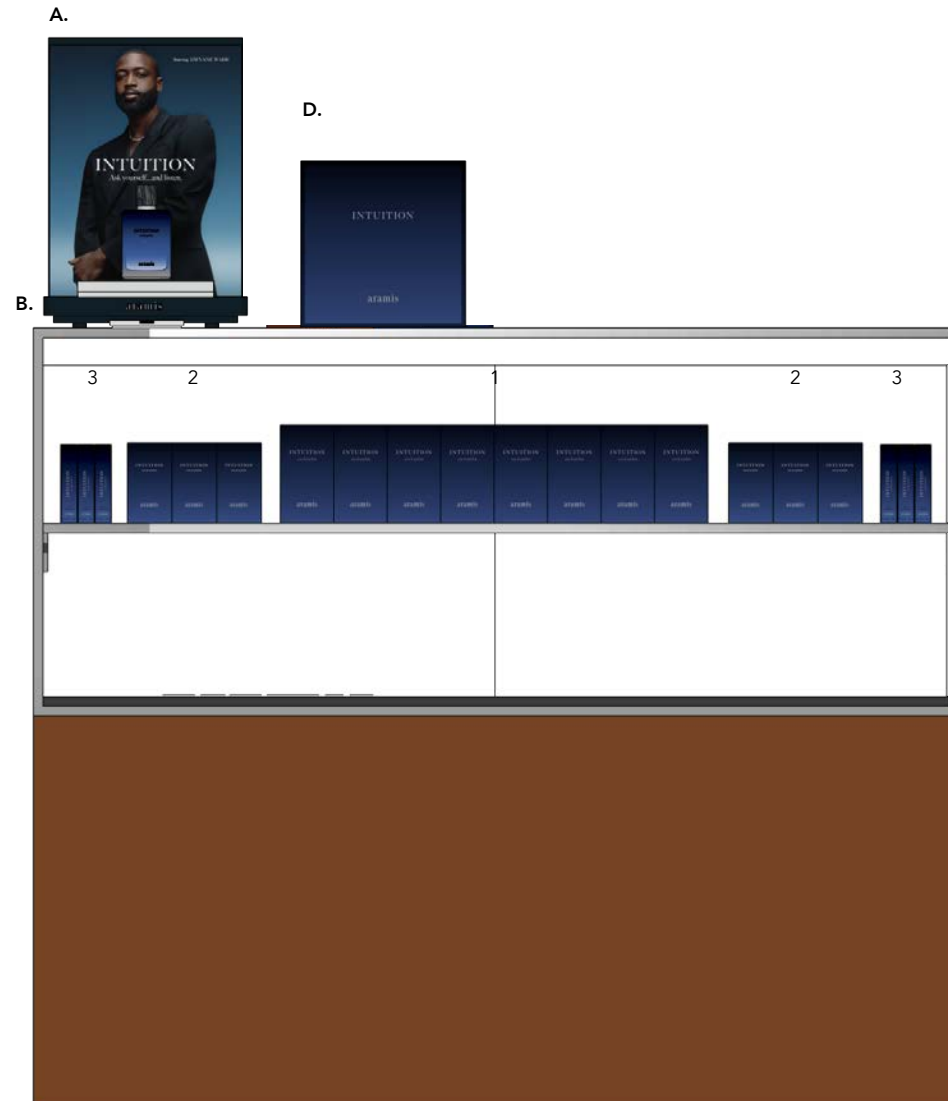

Details

1. Intuition
1. 100ml Cologne
  2. 50ml Cologne
  3. 10ml Cologne

Top Of Counter

- A. Intuition Tester Unit
- B. Blotter Holder
- C. Classic Tester Unit
- D. Intuition Gift Set