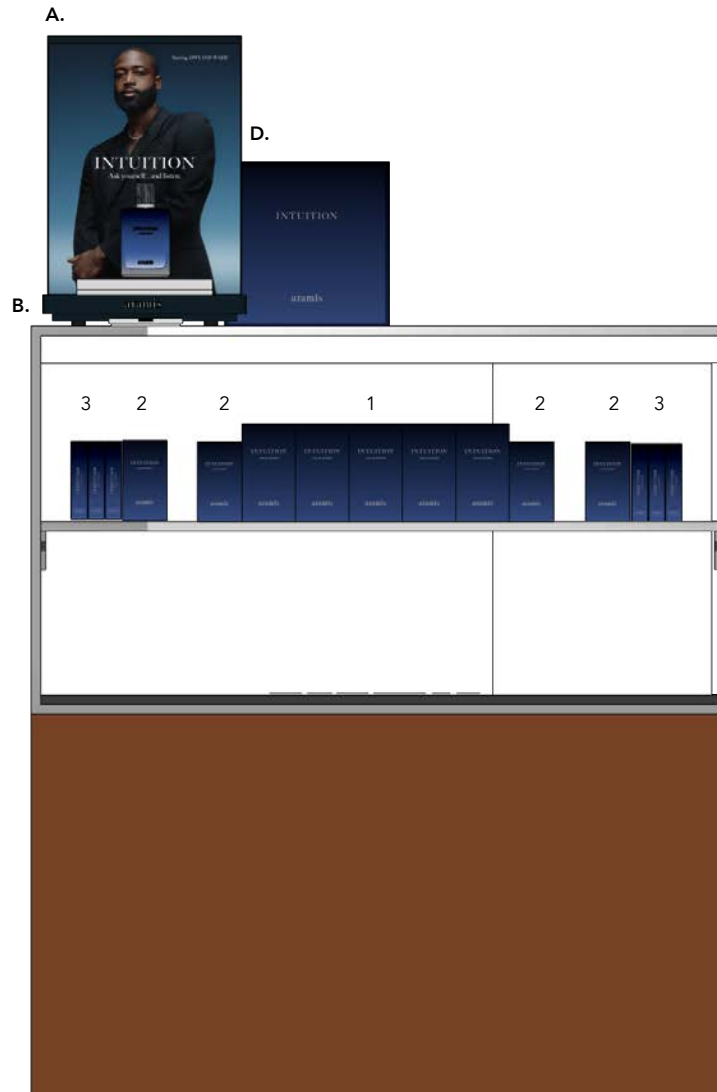

Details

1. Intuition
1. 100ml Cologne
  2. 50ml Cologne
  3. 10ml Cologne

Top Of Counter

- A. Intuition Tester Unit
- B. Blotter Holder
- C. Classic Tester Unit
- D. Intuition Gift Set