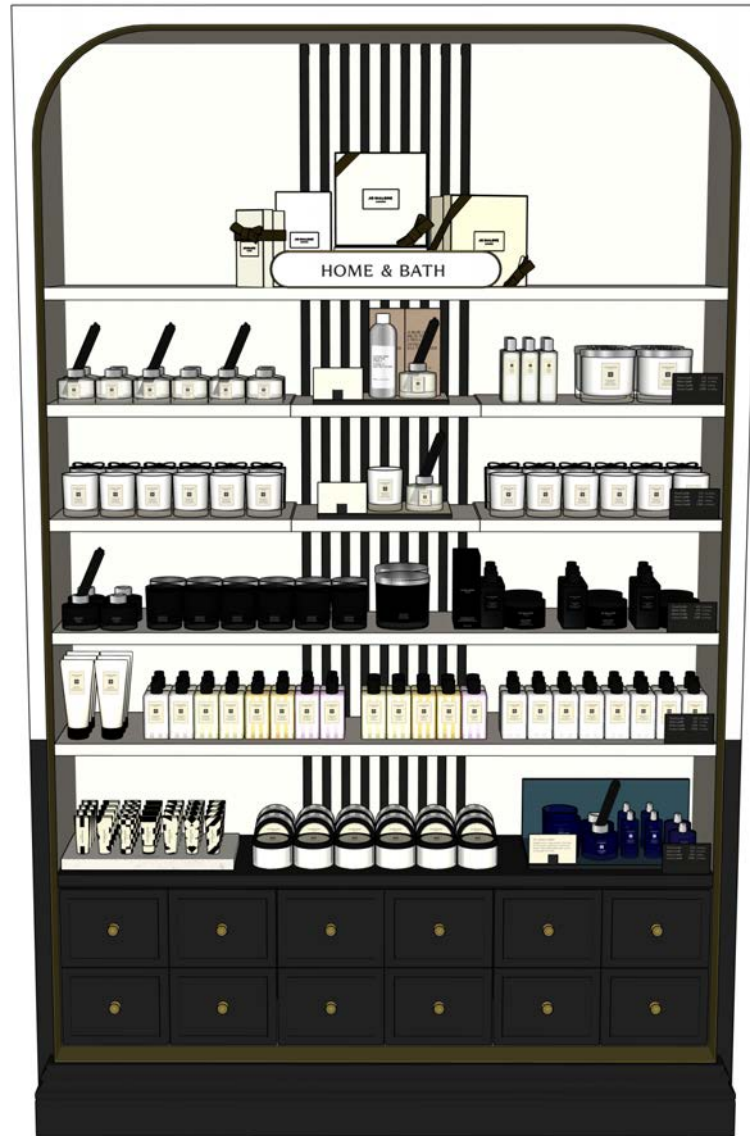

HOME & BATH BAY: NRE

SHELF 1

- Bay Header

SHELF 2

- Diffuser
- Best-Selling Diffuser+Refill on edit tray
- Room Spray
- Deluxe Candle

SHELF 3

- Home Candle
- Best-Selling Home Candle and Diffuser on edit tray

SHELF 4

- Diffuser Intense
- Home Candle Intense
- Deluxe Candle Intense
- Body & Hand Wash Intense
- Cypress & Grapevine Body Spray (US only)
- Body Creme Intense

SHELF 5

- Exfoliating Shower Gel
- Body & Hand Wash
- Bath Oil
- Body & Hand Lotion

SHELF 6

- Hand Cremes on tray
- Body Creme
- Night Collection

SIGNAGE

** Not every store will receive the same assortments.
Display what is provided.