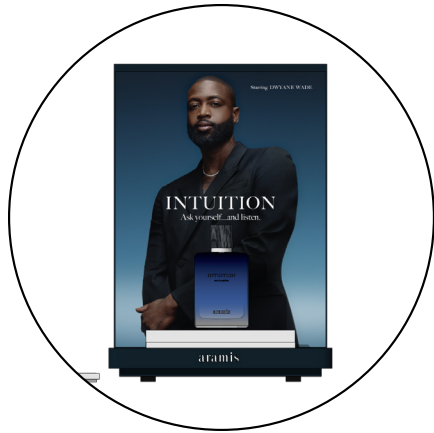

aramis

Bloomingdale's Men's Launch
Fall 2025

Details

- » Custom Intuition Blotter Holder
- » Intuition Unit:
 - Updateable Risers and Base tiles
- » Back panel graphic options shown on the following pages.
- » Maintenance, Updating & cleaning of unit to follow in instruction sheet..

A: Hero Counter Tester:
10.5" w x 10.5d" x 15"h

B: Blotter Holder

Note: The graphics will come pre-assembled in the unit

B. BLOTTER HOLDER

**A. FRONT VIEW
MAIN UNIT**

Details

- » Custom Intuition Blotter Holder
- » Intuition Unit:
Updateable Risers and
Base tiles
- » Back panel graphic options
shown on the following pages.
- » Maintenance, Updating &
cleaning of unit to follow in
instruction sheet..