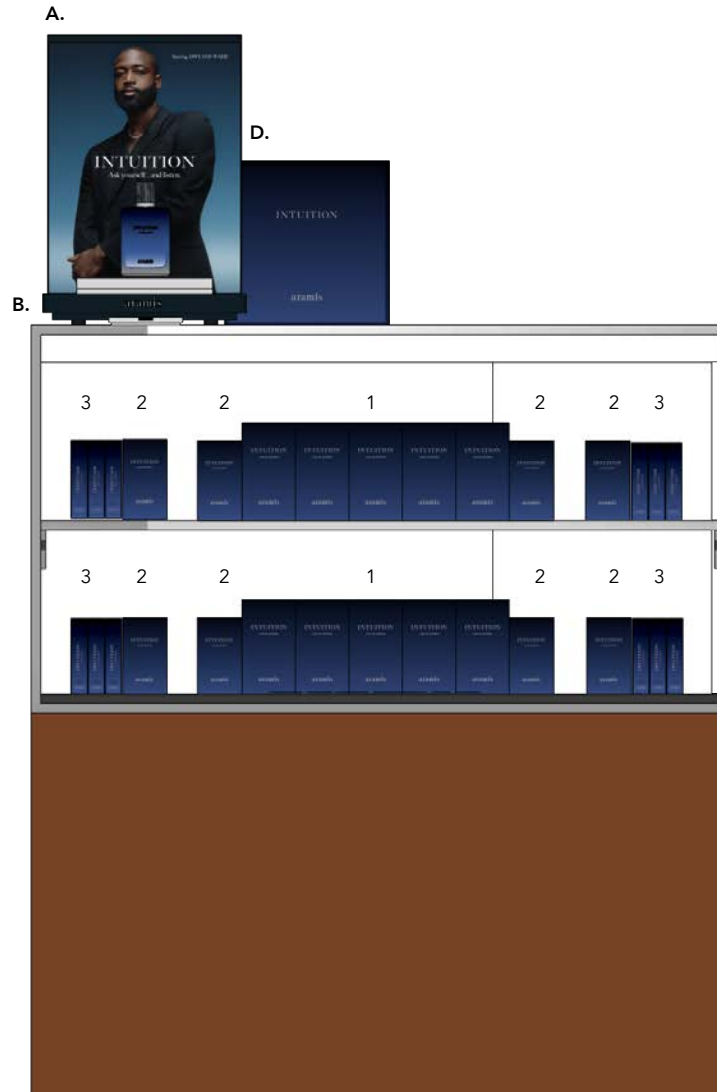

Details

- Intuition
1. 100ml Cologne
2. 50ml Cologne
3. 10ml Cologne

Top Of Counter

- A. Intuition Tester Unit
- B. Blotter Holder
- C. Classic Tester Unit
- D. Intuition Gift Set