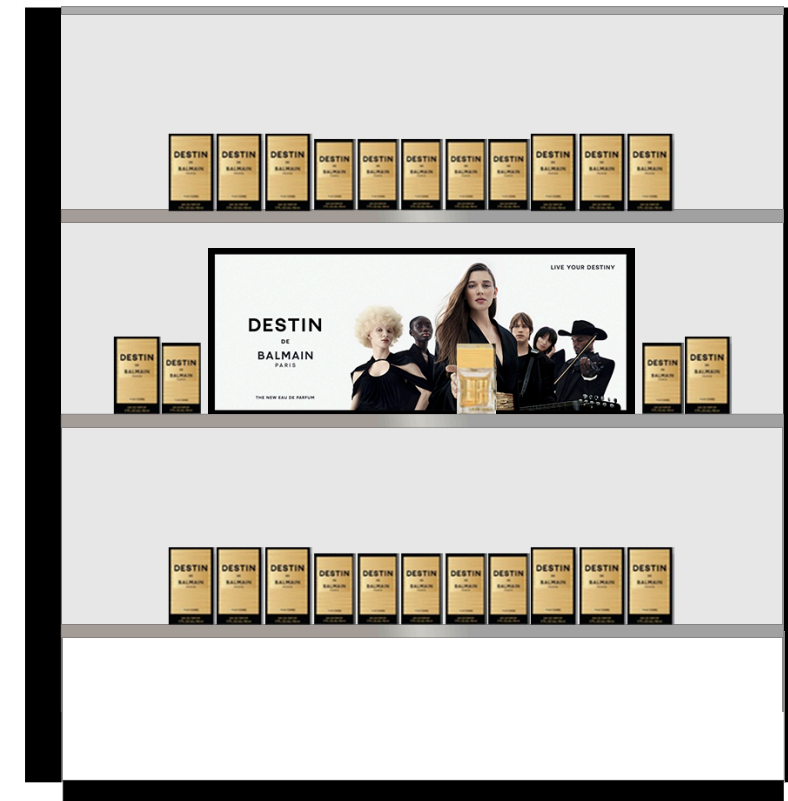

MERCHANDISE 50ML TESTER

2. SET:

MERCHANDISE ON COUNTER NEXT TO TOC

DILLARD'S HALF CASELINE DESTIN DE BALMAIN ONLY

TOP SHELF:

OTHER BRAND

BOTTOM SHELF: (FROM LEFT TO RIGHT)

- 1x DESTIN DE BALMAIN 100ML
- 1x DESTIN DE BALMAIN 50ML
- L-FRAME UNIT + 50ML TESTER
- 1x DESTIN DE BALMAIN 50ML
- 1x DESTIN DE BALMAIN 100ML

DESTIN DE BALMAIN ONLY
HALF CASELINE

SETS:

MERCHANDISE BOTTOM SHELF
OR DESIGNATED SETS TOWER
PROVIDED BY DILLARD'S

DILLARD'S P&E FIXTURE DESTIN DE BALMAIN ONLY

TOP SHELF: (FROM LEFT TO RIGHT)

- 3x DESTIN DE BALMAIN 100ML
- 5x DESTIN DE BALMAIN 50ML
- 3x DESTIN DE BALMAIN 100ML